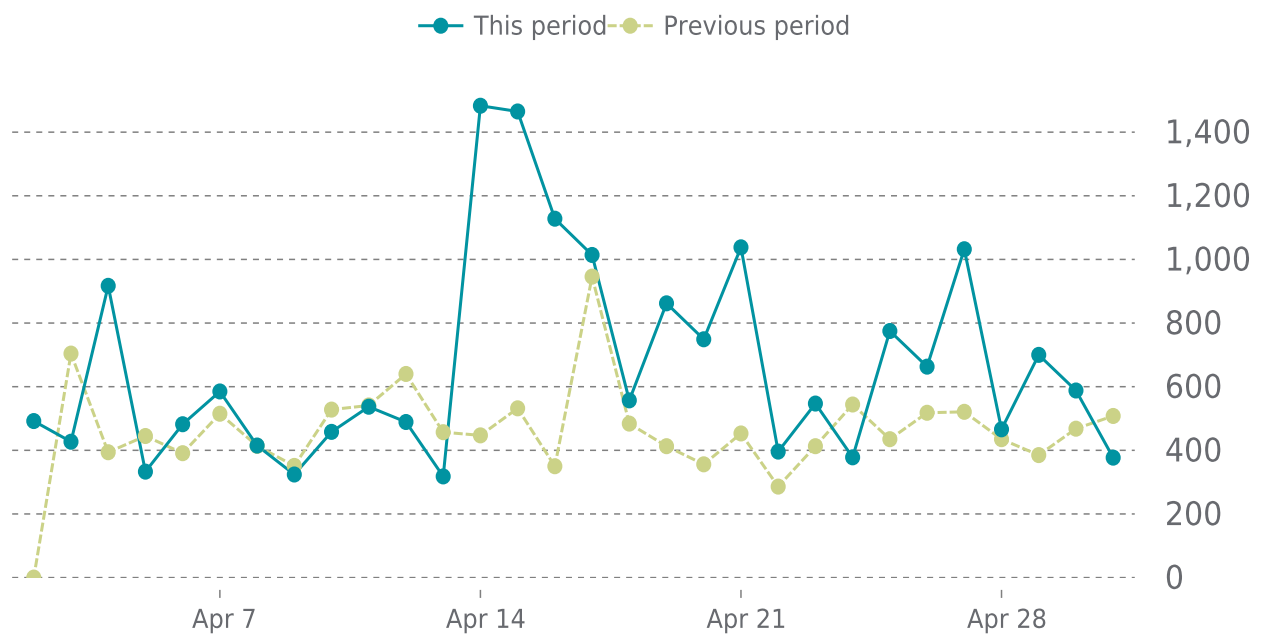

## OVERVIEW

last 24 hours

**100%**

last 7 days

**100%**

last 30 days

**100%**

## UPTIME HISTORY

Event	Date	Reason	Duration
UP	12/07/2023	-	145d 16h

# ✓ ANALYTICS

Traffic up by: **44.1%**

04/01/2024 to 04/30/2024

## SESSIONS