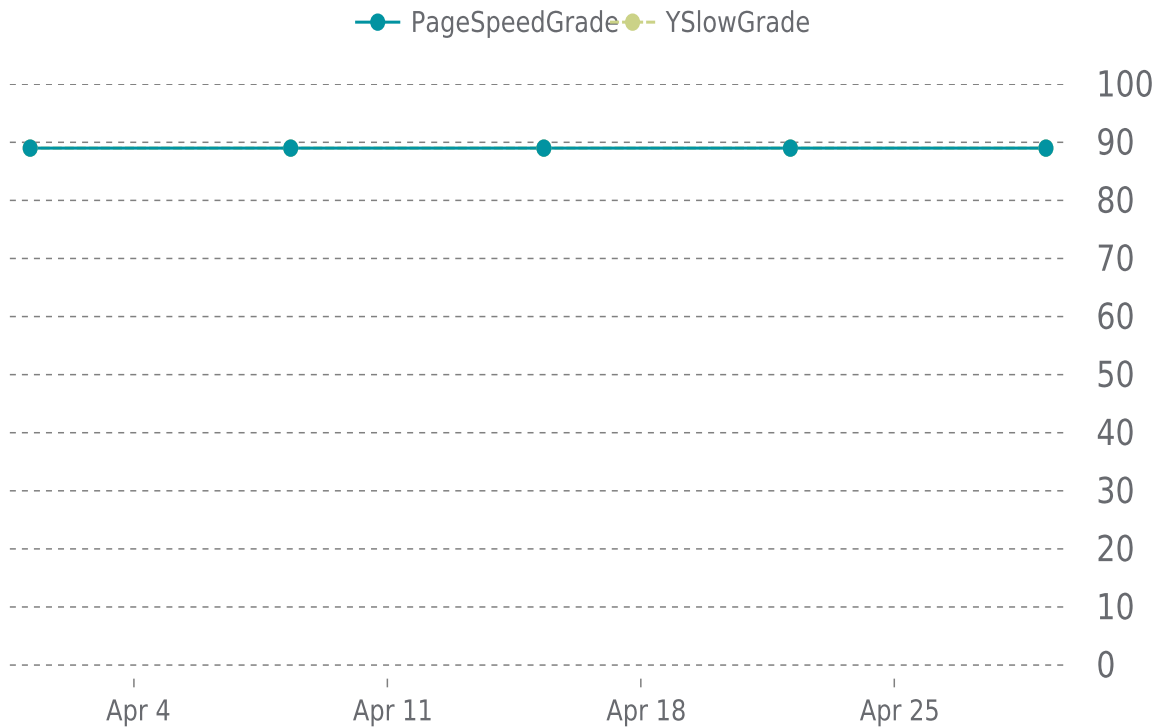

# ✓ PERFORMANCE

Total performance checks: **5**

04/01/2024 to 04/30/2024

## MOST RECENT SCAN

04/29/2024

PageSpeed Grade

**B (89%)**

Previous check: 89%

YSlow Grade

**B (89%)**

Previous check: 89%

## PERFORMANCE OVERVIEW