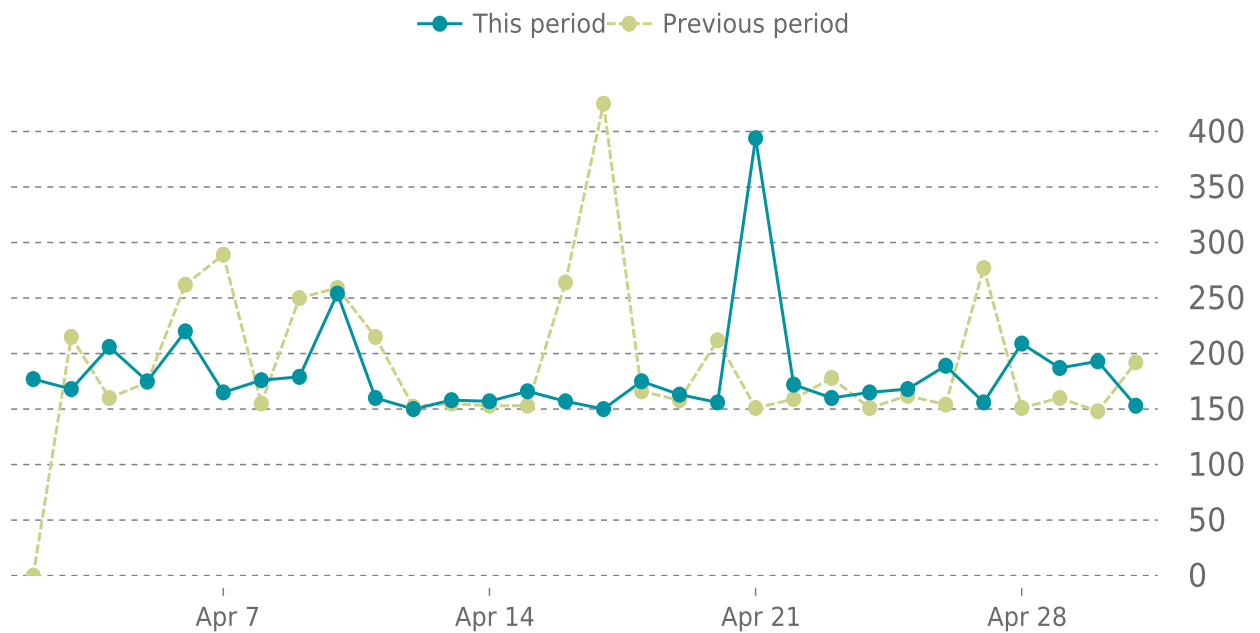

## OVERVIEW

last 24 hours

**100%**

last 7 days

**99%**

last 30 days

**99%**

## UPTIME HISTORY

Event	Date	Reason	Duration
UP	04/26/2024	-	4d 14h
DOWN	04/26/2024	Service Unavailable.	2m 8s

# ✓ ANALYTICS

Traffic down by: **4.2%**

04/01/2024 to 04/30/2024

## SESSIONS