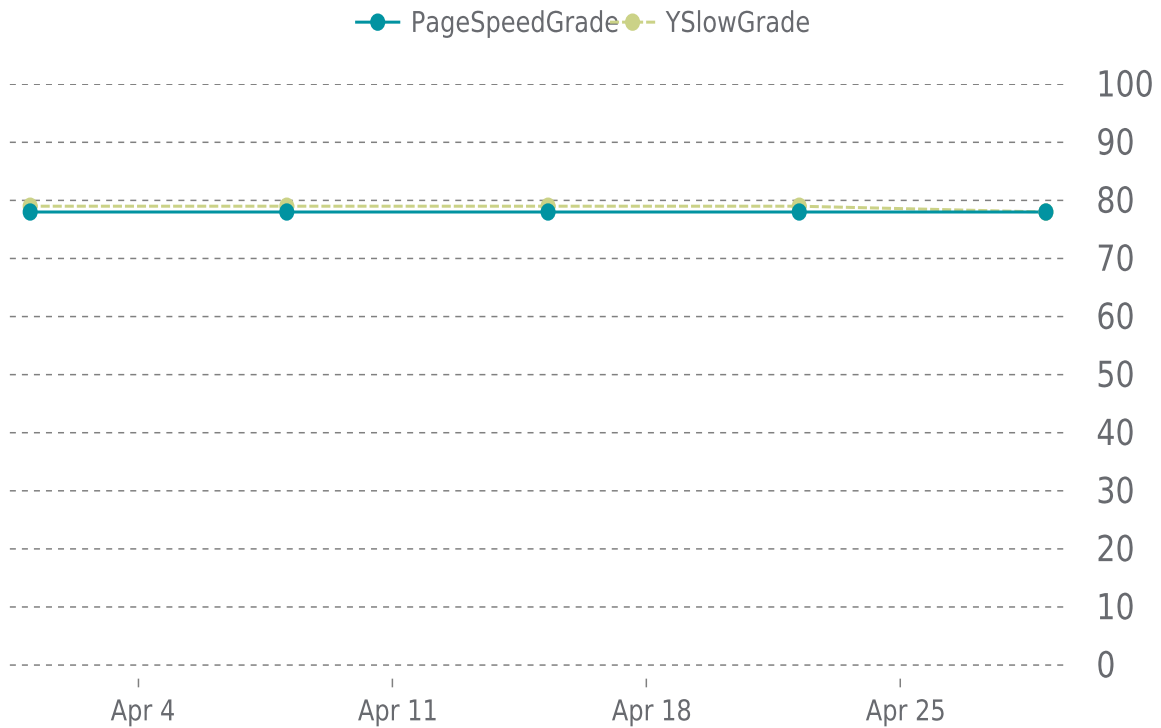

# ✓ PERFORMANCE

Total performance checks: **5**

04/01/2024 to 04/30/2024

## MOST RECENT SCAN

04/29/2024

PageSpeed Grade

**C (78%)**

Previous check: 78%

YSlow Grade

**C (78%)**

Previous check: 79%

## PERFORMANCE OVERVIEW