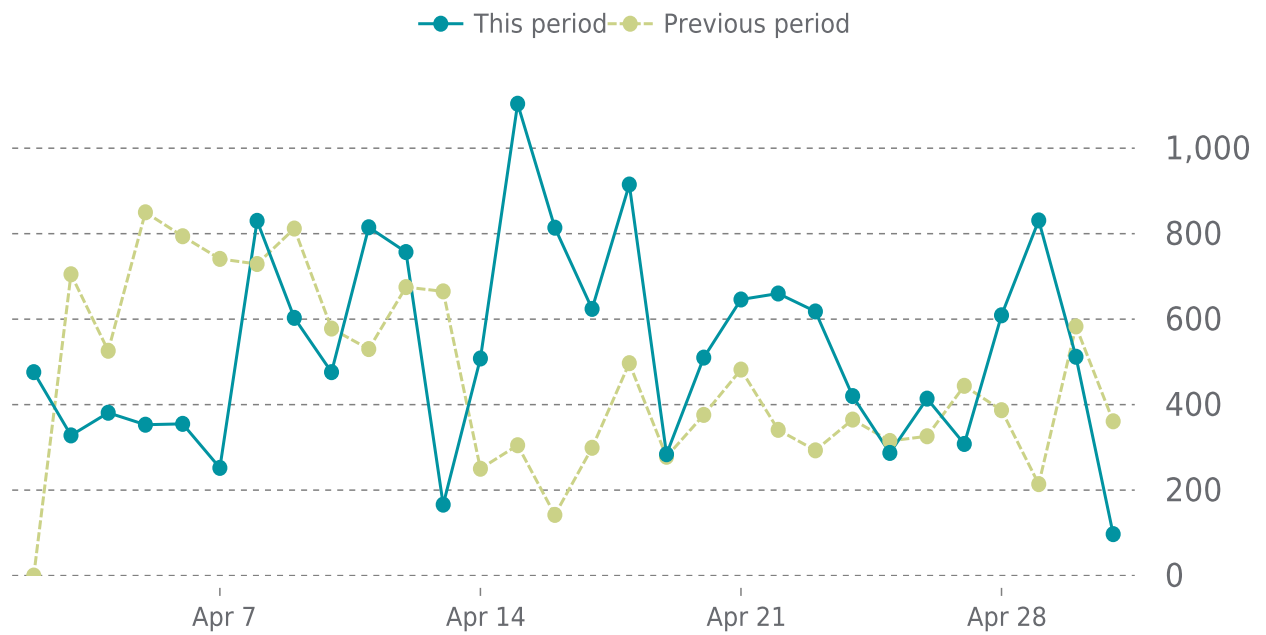

## UPDATES HISTORY (2/2)

Theme name	Theme version	Date
Twenty Twenty-One	1.6 → 2.2	04/22/2024
Divi	4.17.4 → 4.25	04/22/2024

# ✓ ANALYTICS

Traffic up by: **15.1%**  
04/01/2024 to 04/30/2024

## SESSIONS