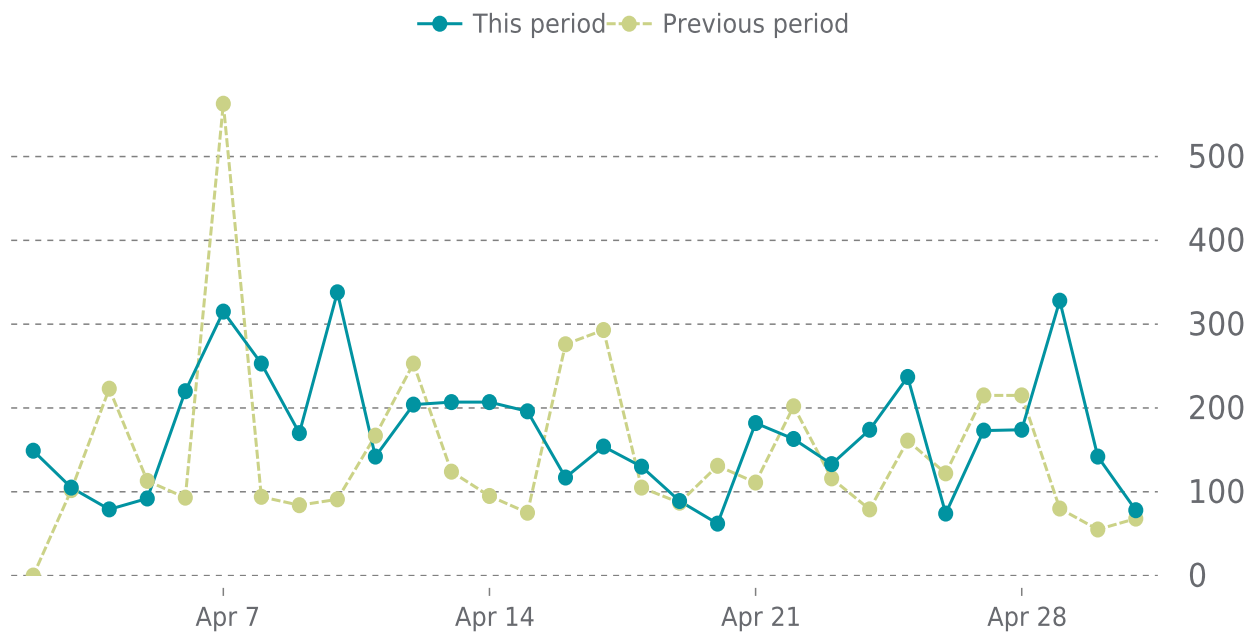

2

UPDATES HISTORY

Plugin name	Plugin version		Date
WPForms	1.8.7.2	→ 1.8.8.1	04/22/2024
Yoast SEO	22.3	→ 22.5	04/22/2024
Post Types Order	2.2	→ 2.2.1	04/22/2024

Theme name	Theme version		Date
Twenty Twenty-One	1.6	→ 2.2	04/22/2024
Divi	4.18.0	→ 4.25	04/22/2024

✓ ANALYTICS

Traffic up by: **15.8%**

04/01/2024 to 04/30/2024

SESSIONS

SECURITY

Total security checks: **4**

04/01/2024 to 04/30/2024

MOST RECENT SCAN