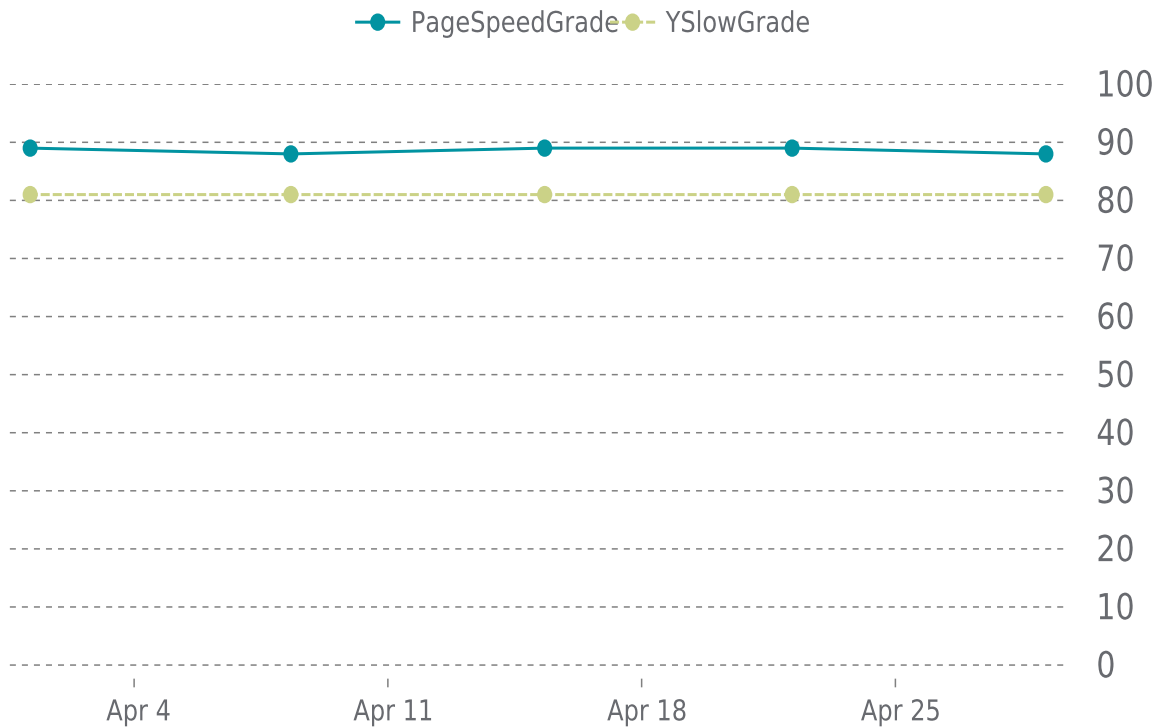

✓ PERFORMANCE

Total performance checks: **5**

04/01/2024 to 04/30/2024

MOST RECENT SCAN

04/29/2024

PageSpeed Grade

B (88%)

Previous check: 89%

YSlow Grade

B (81%)

Previous check: 81%

PERFORMANCE OVERVIEW

PERFORMANCE HISTORY

| Date | Load time | PageSpeed | YSlow |
|------------------|-----------|-----------|---------|
| 04/29/2024 03:39 | 1.12 s | B (88%) | B (81%) |
| 04/22/2024 03:38 | 1.29 s | B (89%) | B (81%) |
| 04/15/2024 07:48 | 1.16 s | B (89%) | B (81%) |
| 04/08/2024 07:48 | 1.12 s | B (88%) | B (81%) |
| 04/01/2024 03:11 | 14.67 s | B (89%) | B (81%) |