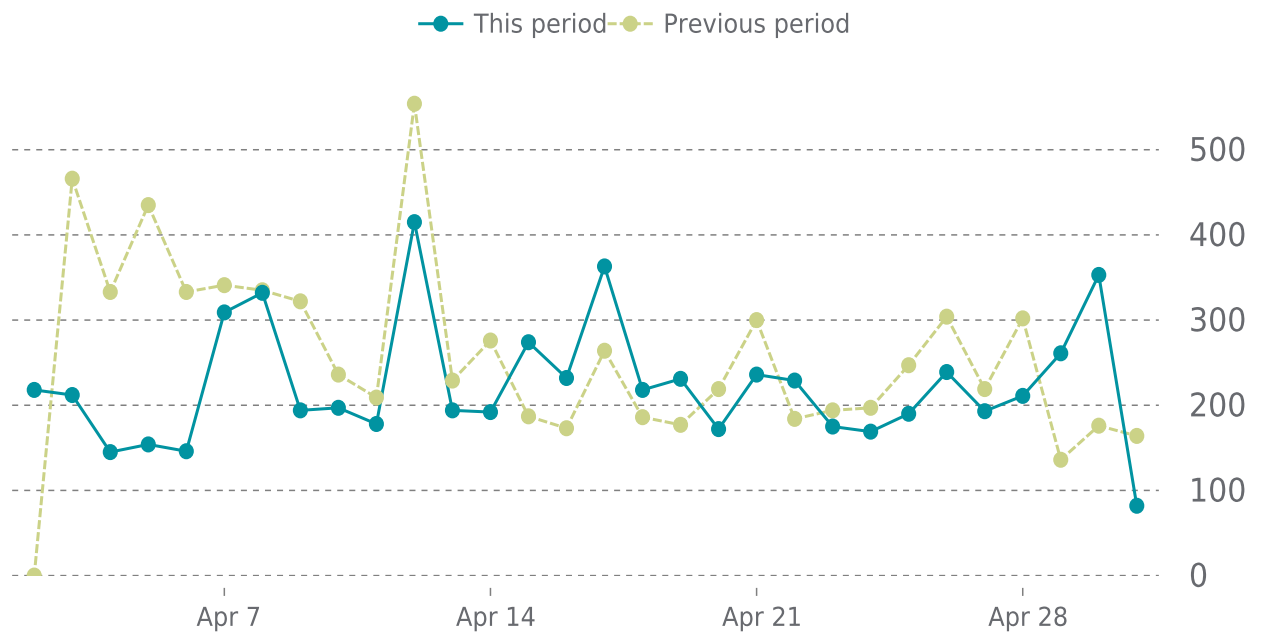

UPDATES HISTORY (2/2)

| Theme name | Theme version | | Date |
|-------------------|---------------|----------|------------|
| Divi | 4.24.3 | → 4.25 | 04/22/2024 |
| Twenty Twenty-One | 1.6 | → 2.2 | 04/17/2024 |
| Twenty Twenty | 2.0 | → 2.6 | 04/17/2024 |
| Twenty Nineteen | 2.3 | → 2.8 | 04/17/2024 |
| Divi | 4.18.0 | → 4.24.3 | 04/17/2024 |

| WordPress | WordPress version | | Date |
|-----------|-------------------|---------|------------|
| - | 6.4.3 | → 6.5.2 | 04/23/2024 |

UPTIME

Up for: **23d 3h**
Overall Uptime: **99.994%**

OVERVIEW

last 24 hours
100%

last 7 days
100%

last 30 days
99%

UPTIME HISTORY

| Event | Date | Reason | Duration |
|-------|------------|-------------|----------|
| UP | 04/07/2024 | - | 23d 3h |
| DOWN | 04/07/2024 | Bad Gateway | 2m 7s |

✓ ANALYTICS

Traffic down by: **12.8%**

04/01/2024 to 04/30/2024

SESSIONS

SECURITY

Total security checks: **6**

04/01/2024 to 04/30/2024

MOST RECENT SCAN