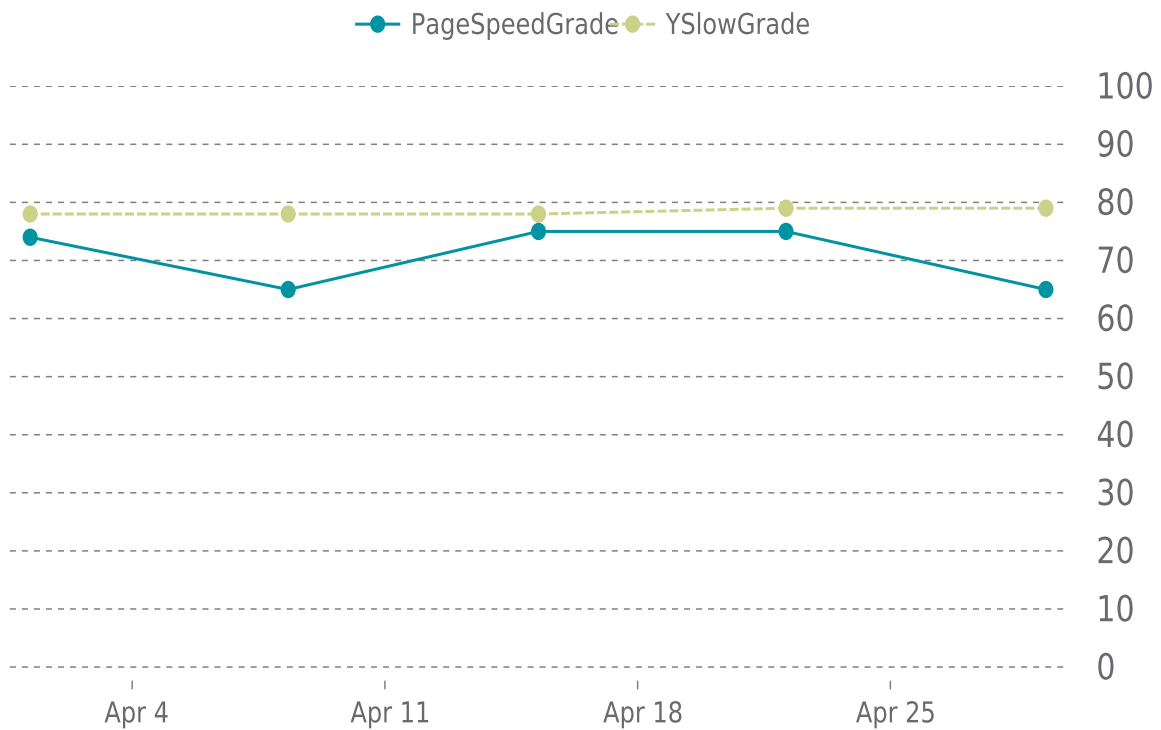

✓ PERFORMANCE

Total performance checks: **5**

04/01/2024 to 04/30/2024

MOST RECENT SCAN

04/29/2024

PageSpeed Grade

D (65%)

Previous check: 75%

YSlow Grade

C (79%)

Previous check: 79%

PERFORMANCE OVERVIEW

PERFORMANCE HISTORY

Date	Load time	PageSpeed	YSlow
04/29/2024 07:24	1.83 s	D (65%)	C (79%)
04/22/2024 02:38	1.74 s	C (75%)	C (79%)
04/15/2024 06:07	2.34 s	C (75%)	C (78%)
04/08/2024 07:42	1.62 s	D (65%)	C (78%)
04/01/2024 04:11	42.97 s	C (74%)	C (78%)