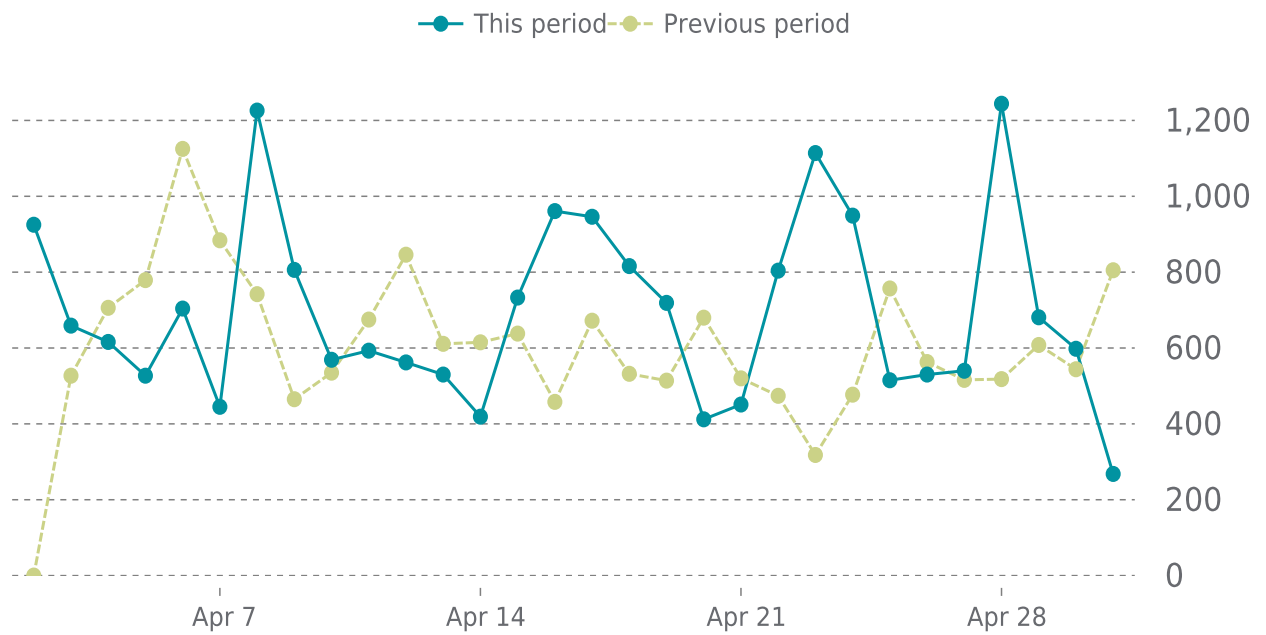

UPDATES HISTORY (2/2)

Theme name	Theme version	Date
Twenty Nineteen	2.7 → 2.8	04/17/2024
Divi	4.24.1 → 4.24.3	04/17/2024

WordPress	WordPress version	Date
-	6.4.3 → 6.5.2	04/23/2024

UPTIME

Up for: **174d 14h**
Overall Uptime: **100.000%**

OVERVIEW

last 24 hours
100%

last 7 days
100%

last 30 days
100%

UPTIME HISTORY

Event	Date	Reason	Duration
UP	11/08/2023	-	174d 14h

✓ ANALYTICS

Traffic up by: **15.2%**

04/01/2024 to 04/30/2024

SESSIONS

SECURITY

Total security checks: **5**

04/01/2024 to 04/30/2024

MOST RECENT SCAN

04/29/2024

Status: **Clean**