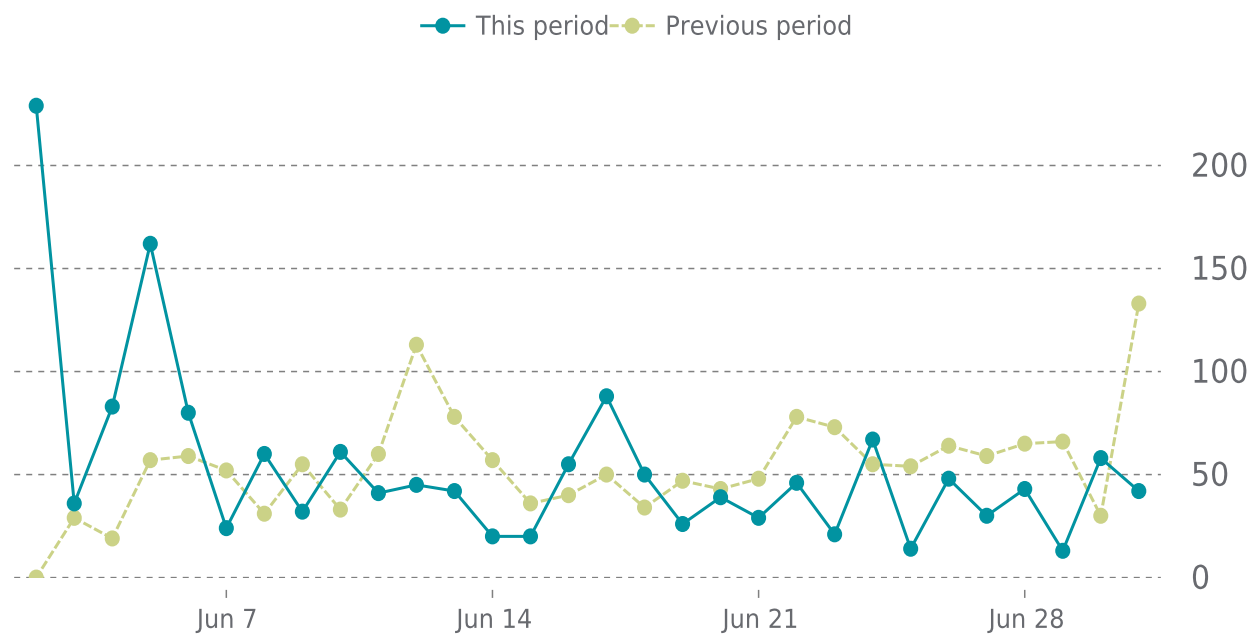

1

UPDATES HISTORY

Theme name	Theme version	Date
Divi	4.25.1 → 4.25.2	06/19/2024

WordPress	WordPress version	Date
-	6.5.3 → 6.5.4	06/13/2024

✓ ANALYTICS

Traffic down by: **0.9%**

06/01/2024 to 06/30/2024

SESSIONS