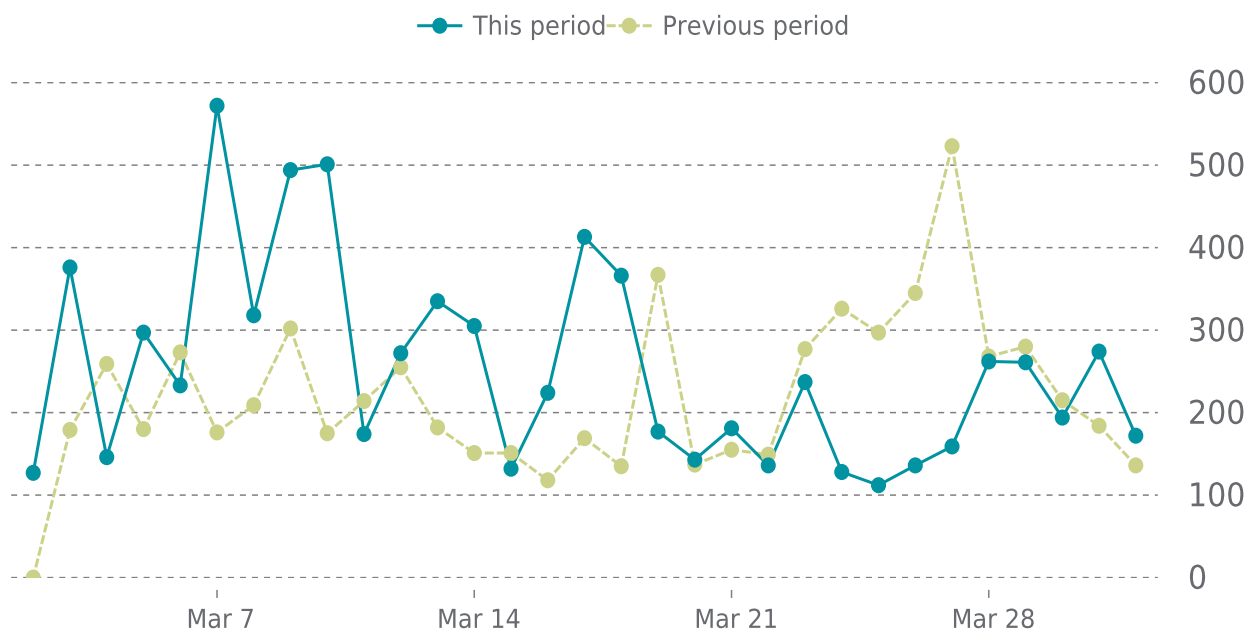

99%

UPTIME HISTORY

Event	Date	Reason	Duration
UP	03/04/2024	-	27d 12h
DOWN	03/04/2024	Bad Gateway	2m 6s

✓ ANALYTICS

Traffic up by: **15.8%**

03/01/2024 to 03/31/2024

SESSIONS

SECURITY