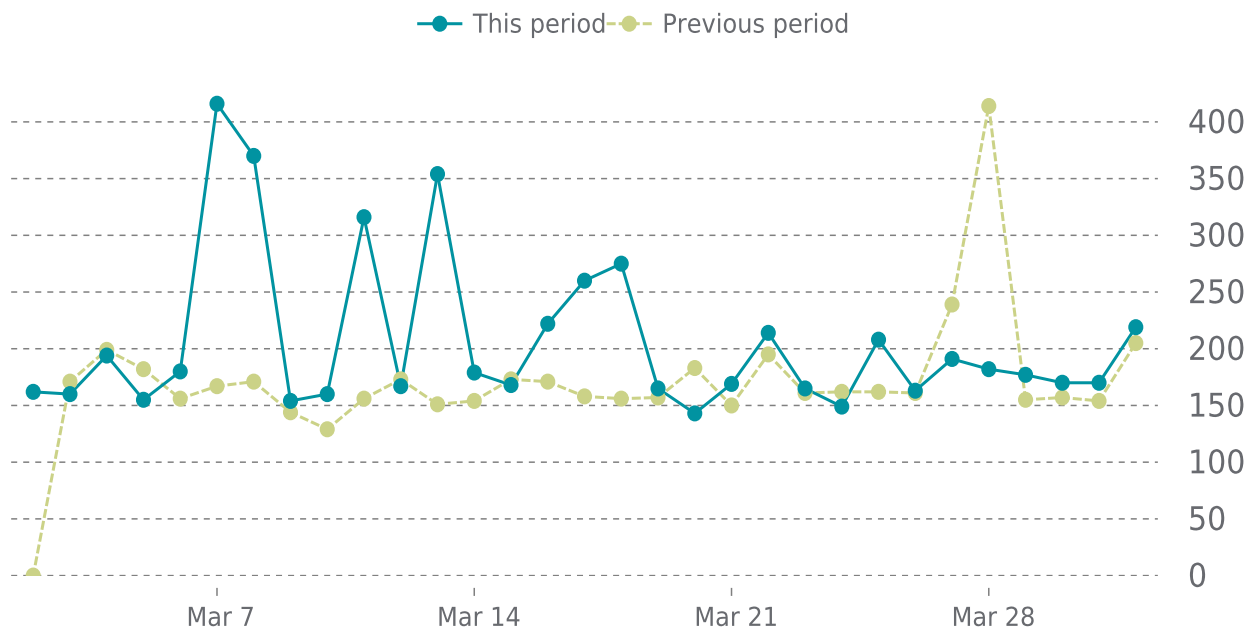

last 30 days

99%

UPTIME HISTORY

Event	Date	Reason	Duration
UP	03/06/2024	-	25d 20h
DOWN	03/06/2024	Secure Connection Failed	2m 5s

✓ ANALYTICS

Traffic up by: **21.1%**

03/01/2024 to 03/31/2024

SESSIONS