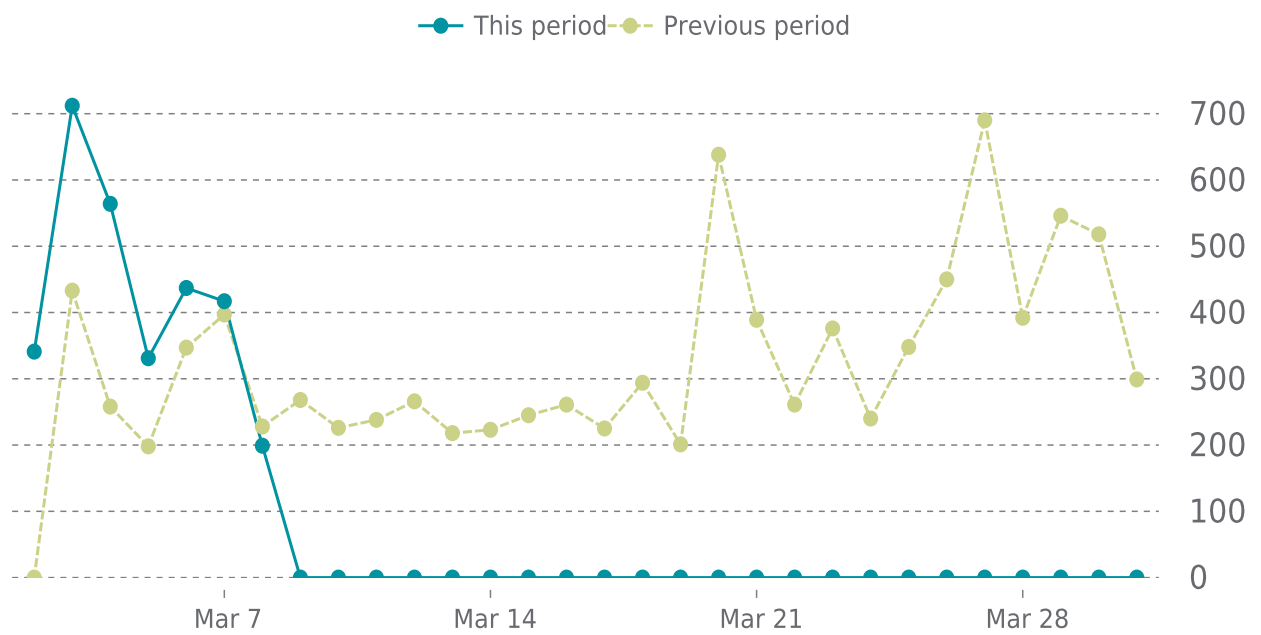

SECURITY

Your website is safe

✓ BACKUPS

Backups created: **11**
03/01/2024 to 03/31/2024

Total backups available: **67**

LATEST BACKUPS

Backup size
900.48MB

WordPress version
6.4.3

Active Theme
Creative Bread Studio

Active Plugins
16

Published posts
0

Approved comments
0

✓ ANALYTICS

Traffic down by: **69%**

03/01/2024 to 03/31/2024

SESSIONS