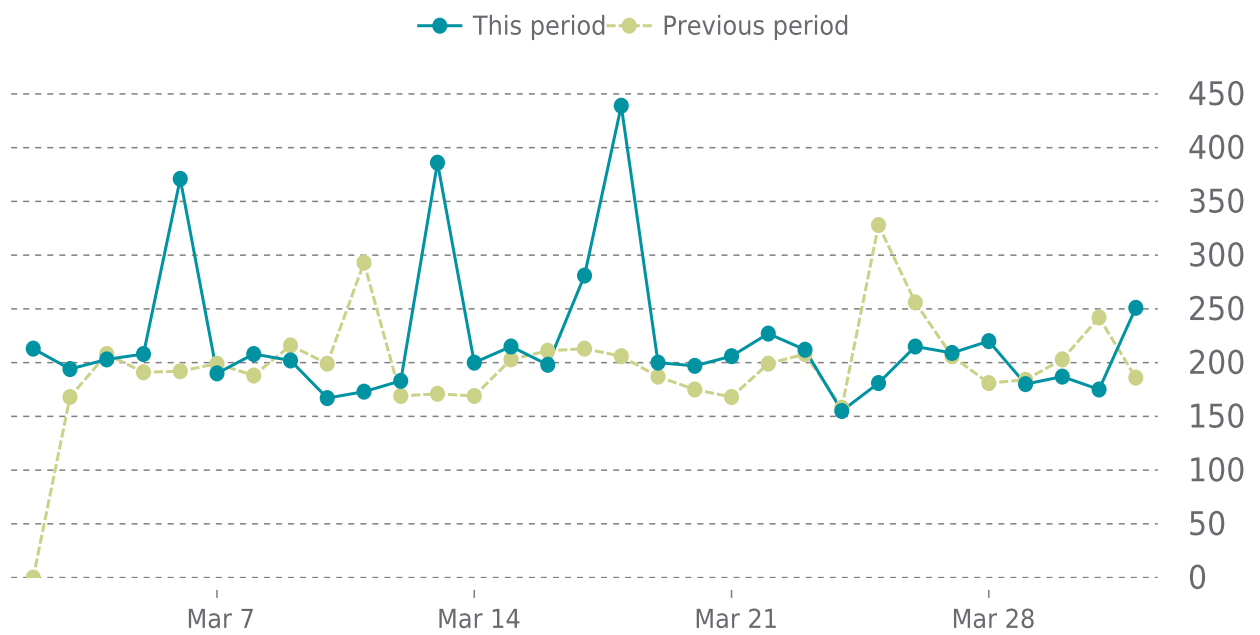

## OVERVIEW

last 24 hours

**100%**

last 7 days

**100%**

last 30 days

**100%**

## UPTIME HISTORY

Event	Date	Reason	Duration
UP	12/06/2023	-	116d 21h

# ✓ ANALYTICS

Traffic up by: **12.7%**

03/01/2024 to 03/31/2024

## SESSIONS