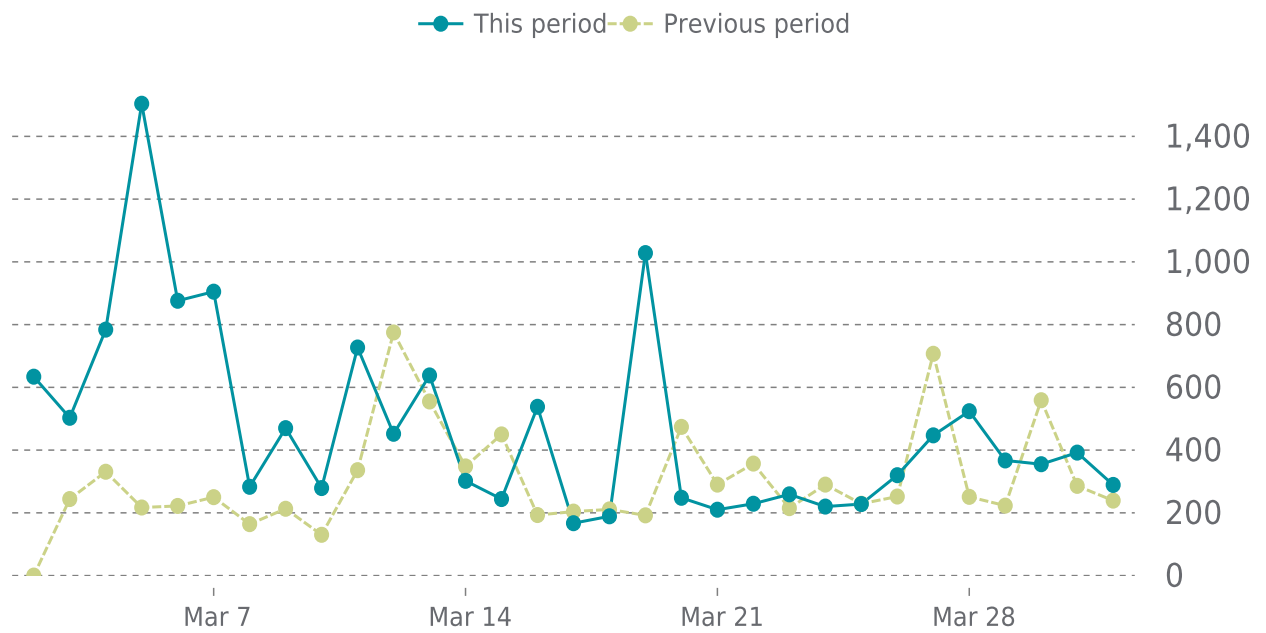

UPTIME

Up for: **61d 23h**
Overall Uptime: **100.000%**

OVERVIEW

last 24 hours
100%

last 7 days
100%

last 30 days
100%

UPTIME HISTORY

Event	Date	Reason	Duration
UP	01/29/2024	-	61d 23h

✓ ANALYTICS

Traffic up by: **55.3%**
03/01/2024 to 03/31/2024

SESSIONS

SECURITY

Total security checks: **5**

03/01/2024 to 03/31/2024

MOST RECENT SCAN

03/25/2024