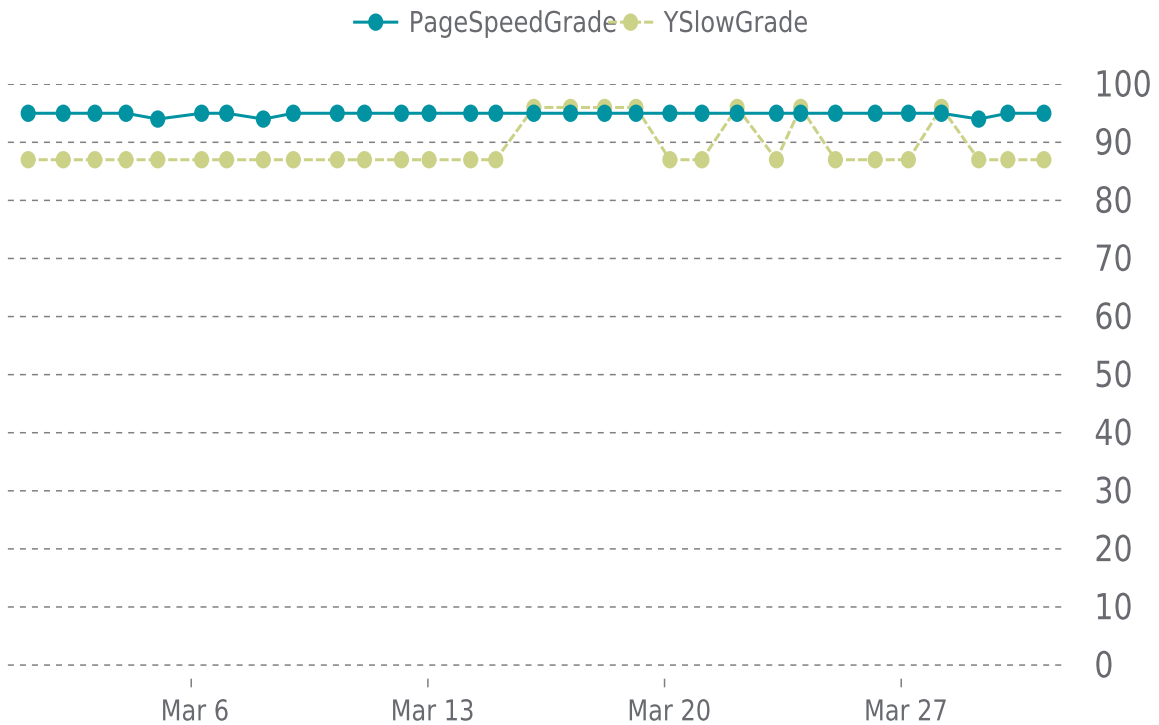

YSlow Grade

B (87%)

Previous check: 87%

PERFORMANCE OVERVIEW

PERFORMANCE HISTORY (1/3)

Date	Load time	PageSpeed	YSlow
03/31/2024 05:18	0.62 s	A (95%)	B (87%)
03/30/2024 03:39	0.82 s	A (95%)	B (87%)
03/29/2024 07:01	0.72 s	A (94%)	B (87%)
03/28/2024 04:32	0.47 s	A (95%)	A (96%)
03/27/2024 05:08	0.61 s	A (95%)	B (87%)
03/26/2024 05:31	0.66 s	A (95%)	B (87%)
03/25/2024 01:17	0.59 s	A (95%)	B (87%)
03/24/2024 00:39	0.53 s	A (95%)	A (96%)
03/23/2024 07:24	0.74 s	A (95%)	B (87%)
03/22/2024 03:31	0.45 s	A (95%)	A (96%)
03/21/2024 02:34	0.63 s	A (95%)	B (87%)
03/20/2024 03:47	0.68 s	A (95%)	B (87%)
03/19/2024 03:44	0.45 s	A (95%)	A (96%)
03/18/2024 05:25	0.45 s	A (95%)	A (96%)
03/17/2024 05:13	0.40 s	A (95%)	A (96%)