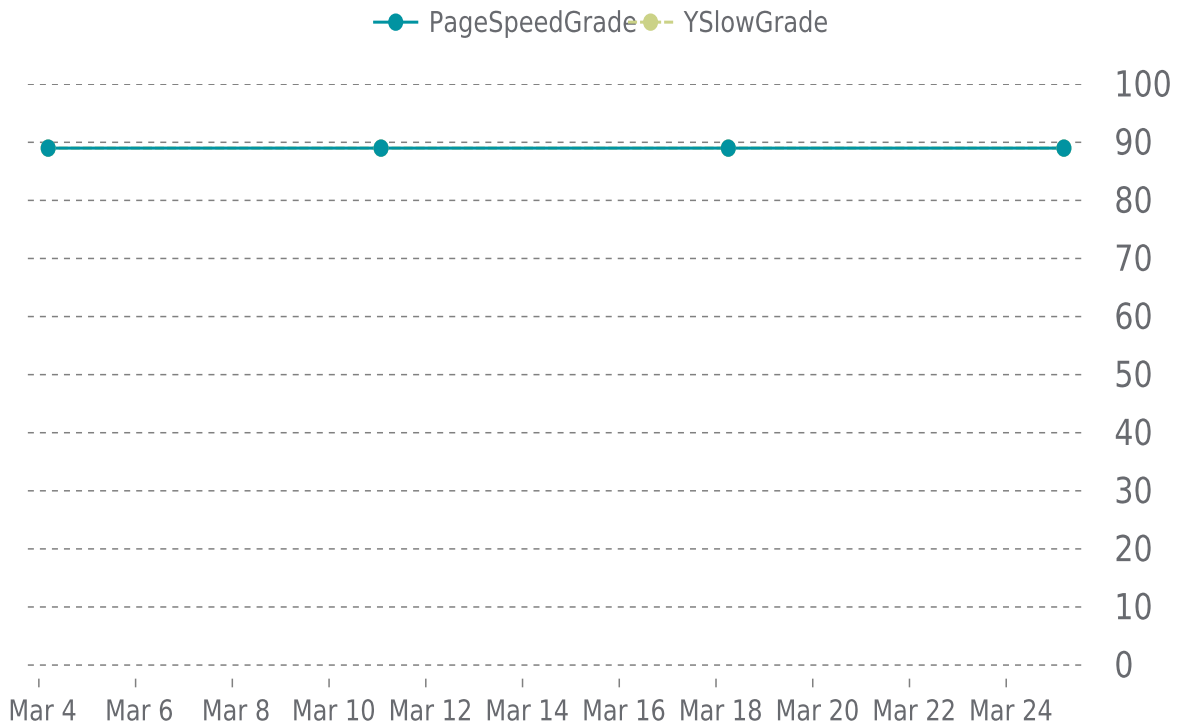

# ✓ PERFORMANCE

Total performance checks: **4**

03/01/2024 to 03/31/2024

## MOST RECENT SCAN

03/25/2024

PageSpeed Grade

**B (89%)**

Previous check: 89%

YSlow Grade

**B (89%)**

Previous check: 89%

## PERFORMANCE OVERVIEW