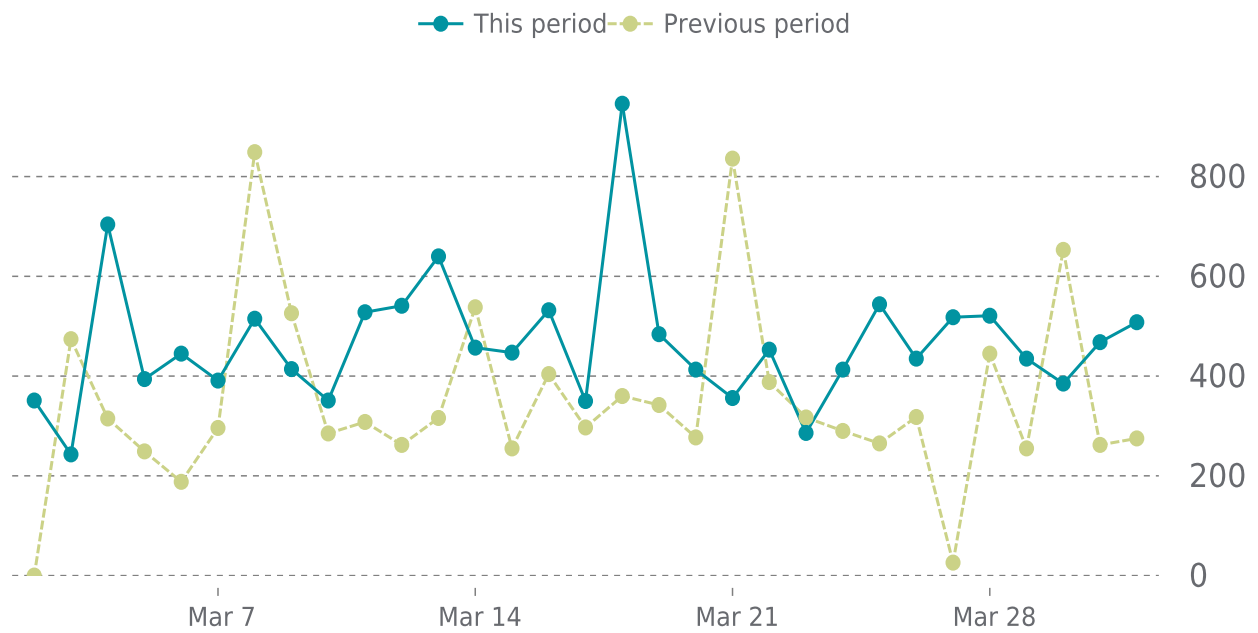

## OVERVIEW

last 24 hours  
**100%**

last 7 days  
**100%**

last 30 days  
**100%**

## UPTIME HISTORY

Event	Date	Reason	Duration
UP	12/07/2023	-	115d 16h

# ✓ ANALYTICS

Traffic up by: **33.1%**  
03/01/2024 to 03/31/2024

## SESSIONS