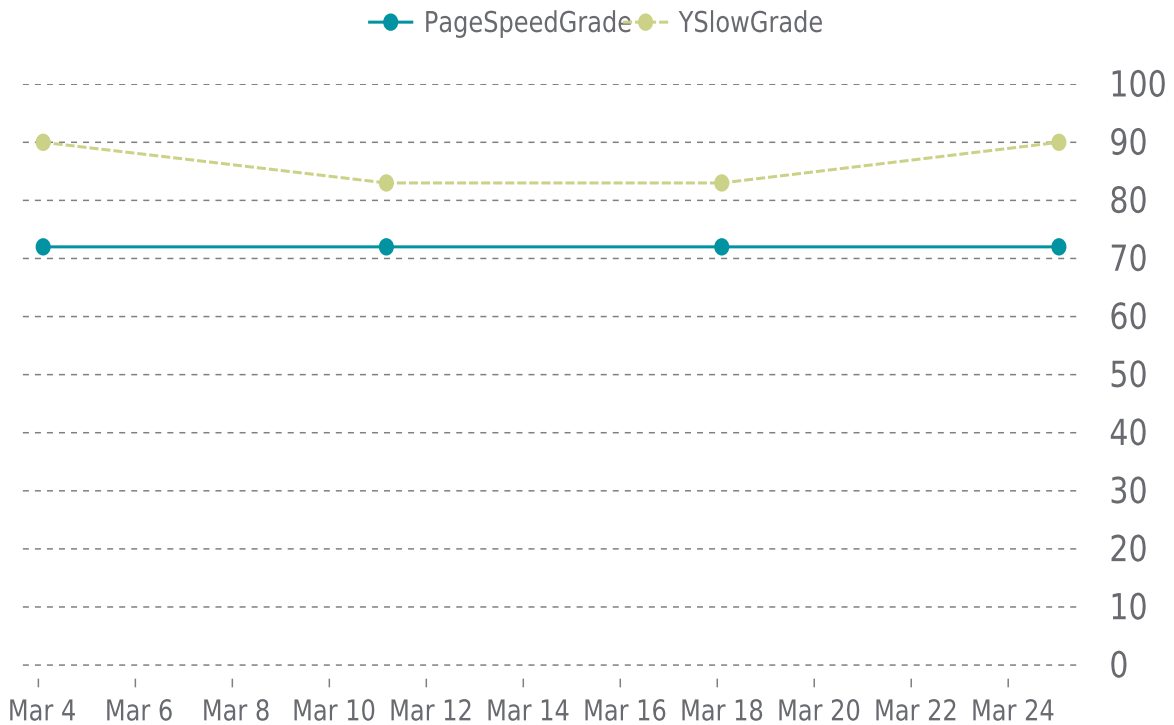

✓ PERFORMANCE

Total performance checks: **4**

03/01/2024 to 03/31/2024

MOST RECENT SCAN

03/25/2024

PageSpeed Grade

C (72%)

Previous check: 72%

YSlow Grade

A (90%)

Previous check: 83%

PERFORMANCE OVERVIEW

PERFORMANCE HISTORY

Date	Load time	PageSpeed	YSlow
03/25/2024 01:06	1.82 s	C (72%)	A (90%)
03/18/2024 02:14	1.24 s	C (72%)	B (83%)
03/11/2024 04:14	1.04 s	C (72%)	B (83%)
03/04/2024 02:22	1.00 s	C (72%)	A (90%)