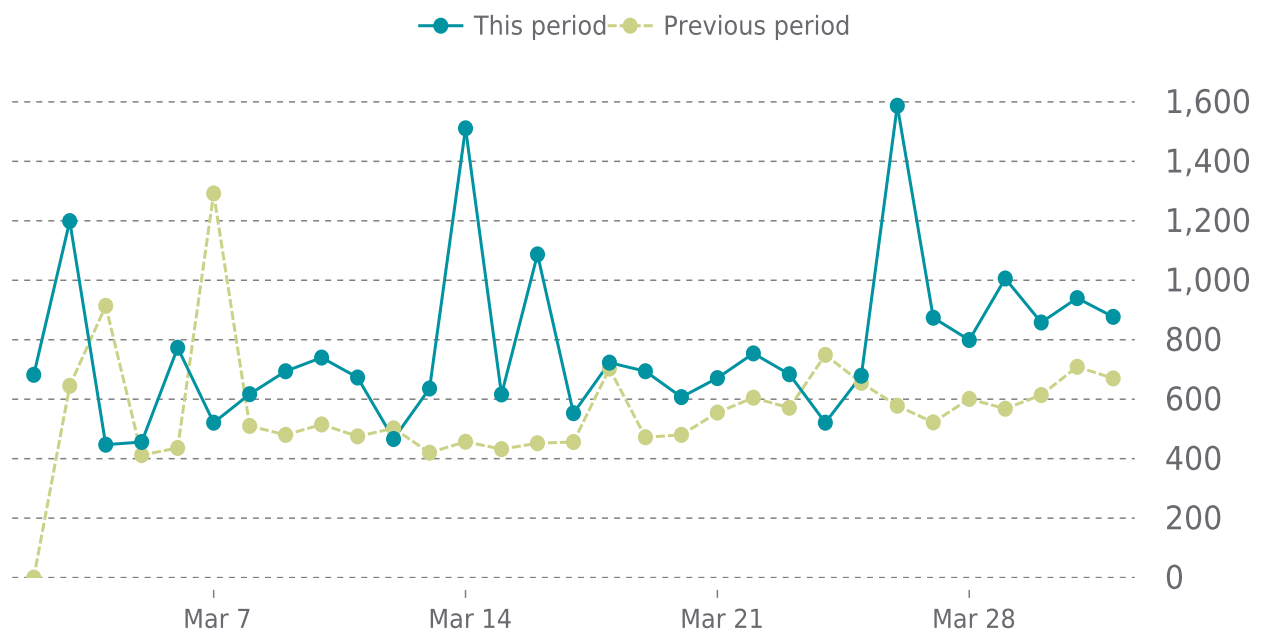

LATEST BACKUPS

Backup size
867.05MB

WordPress version
6.4.3

Active Theme
Creative Bread Studio

Active Plugins
14

Published posts
9954

Approved comments
0

✓ ANALYTICS

Traffic up by: **37.2%**

03/01/2024 to 03/31/2024

SESSIONS

SECURITY

Total security checks: **4**

03/01/2024 to 03/31/2024

MOST RECENT SCAN

03/25/2024