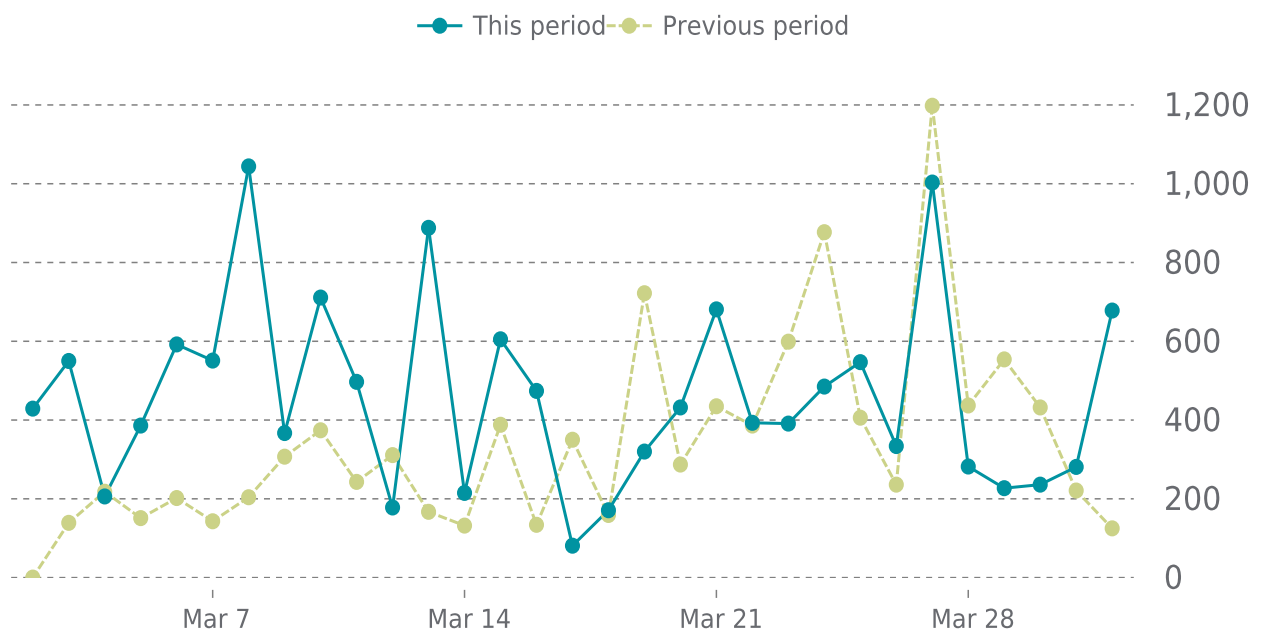

03/01/2024 to 03/31/2024

OVERVIEW

Plugin updates

5

UPDATES HISTORY

Plugin name	Plugin version		Date
Toolset Views	3.6.11	→ 3.6.14	03/27/2024
WPForms	1.8.6.3	→ 1.8.7.2	03/27/2024
Yoast SEO	21.9.1	→ 22.3	03/27/2024
PublishPress Capabilities	2.11.1	→ 2.13.0	03/27/2024
Post Types Order	2.1.2	→ 2.2	03/27/2024

✓ ANALYTICS

Traffic up by: **35.1%**

03/01/2024 to 03/31/2024

SESSIONS

SECURITY

Total security checks: **5**

03/01/2024 to 03/31/2024

MOST RECENT SCAN