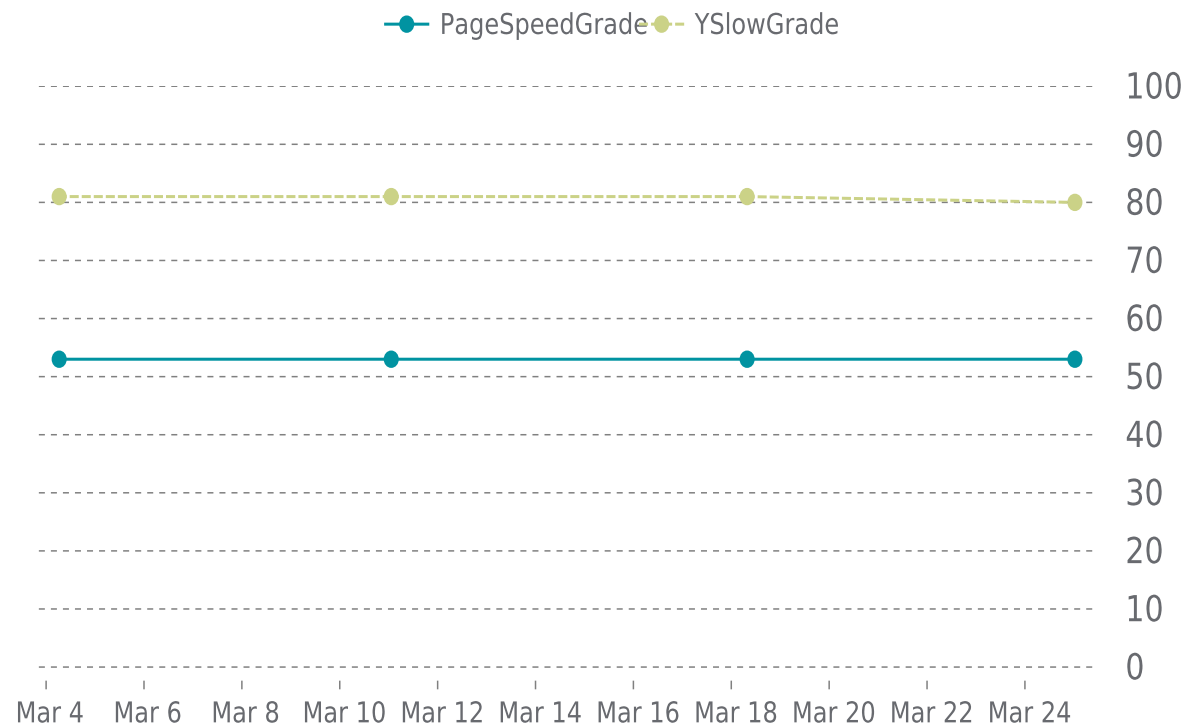

✓ PERFORMANCE

Total performance checks: **4**

03/01/2024 to 03/31/2024

MOST RECENT SCAN

03/25/2024

PageSpeed Grade

E (53%)

Previous check: 53%

YSlow Grade

B (80%)

Previous check: 81%

PERFORMANCE OVERVIEW

PERFORMANCE HISTORY

Date	Load time	PageSpeed	YSlow
03/25/2024 00:31	4.09 s	E (53%)	B (80%)
03/18/2024 07:46	2.88 s	E (53%)	B (81%)
03/11/2024 01:15	3.91 s	E (53%)	B (81%)
03/04/2024 06:24	3.18 s	E (53%)	B (81%)