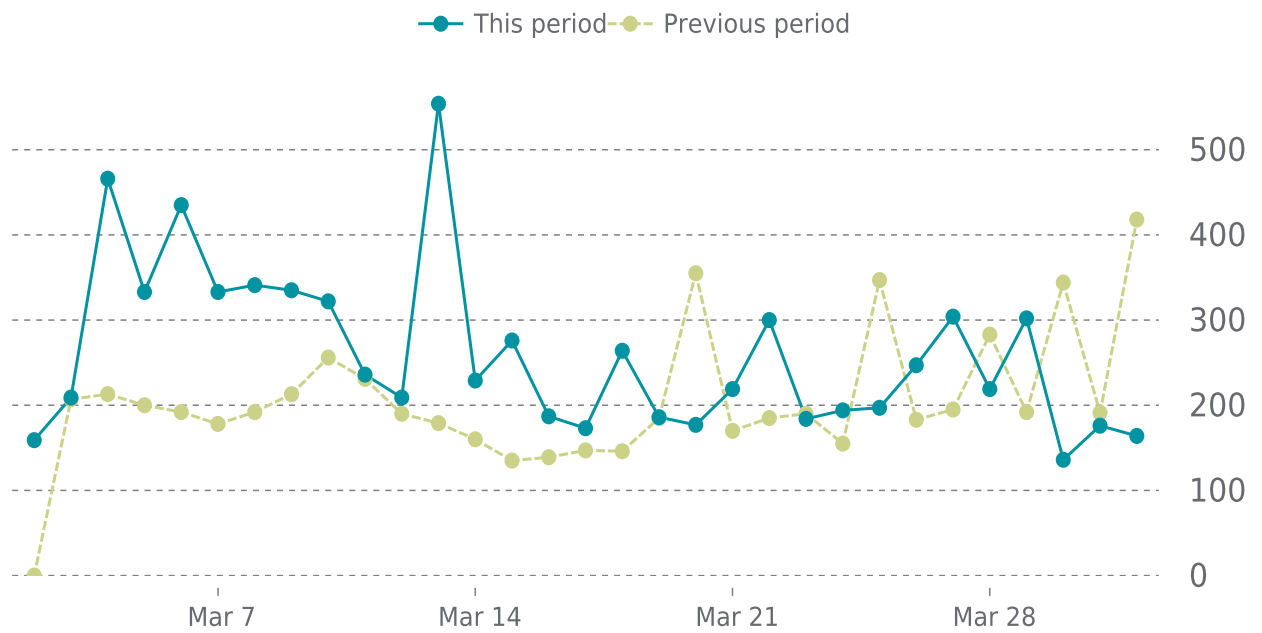

## OVERVIEW

last 24 hours  
**100%**

last 7 days  
**100%**

last 30 days  
**100%**

## UPTIME HISTORY

Event	Date	Reason	Duration
UP	12/22/2023	-	100d 15h

# ✓ ANALYTICS

Traffic up by: **26.6%**  
03/01/2024 to 03/31/2024

## SESSIONS