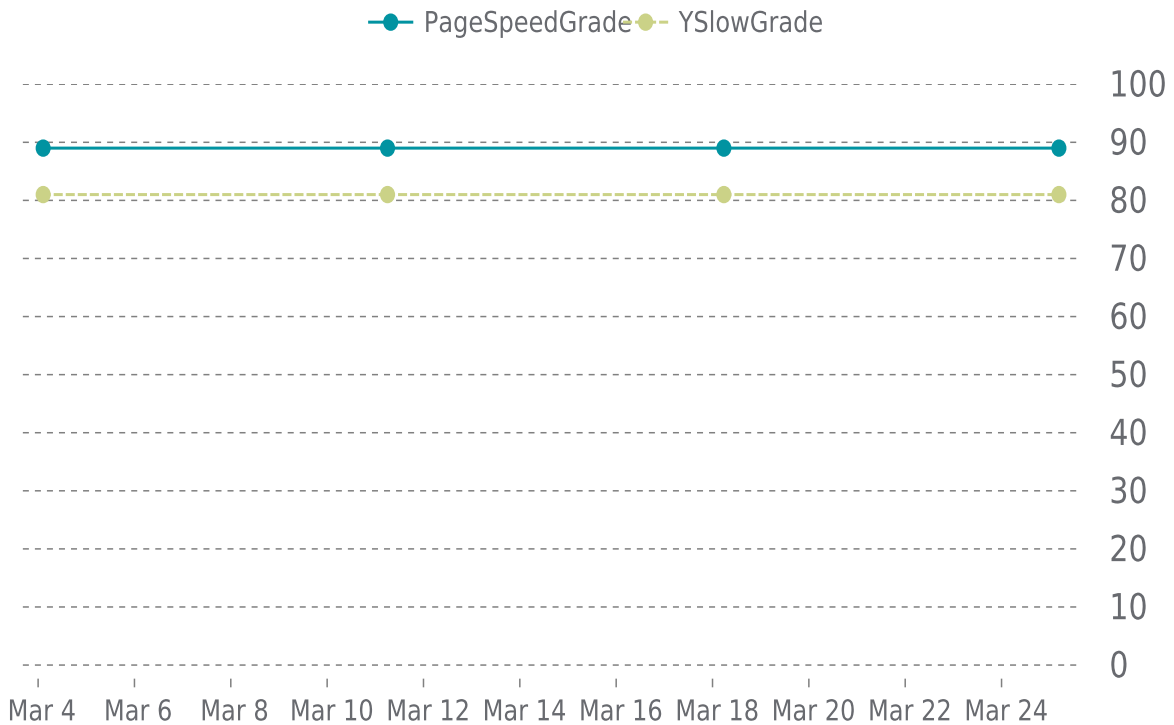

# ✓ PERFORMANCE

Total performance checks: **4**

03/01/2024 to 03/31/2024

## MOST RECENT SCAN

03/25/2024

PageSpeed Grade

**B (89%)**

Previous check: 89%

YSlow Grade

**B (81%)**

Previous check: 81%

## PERFORMANCE OVERVIEW