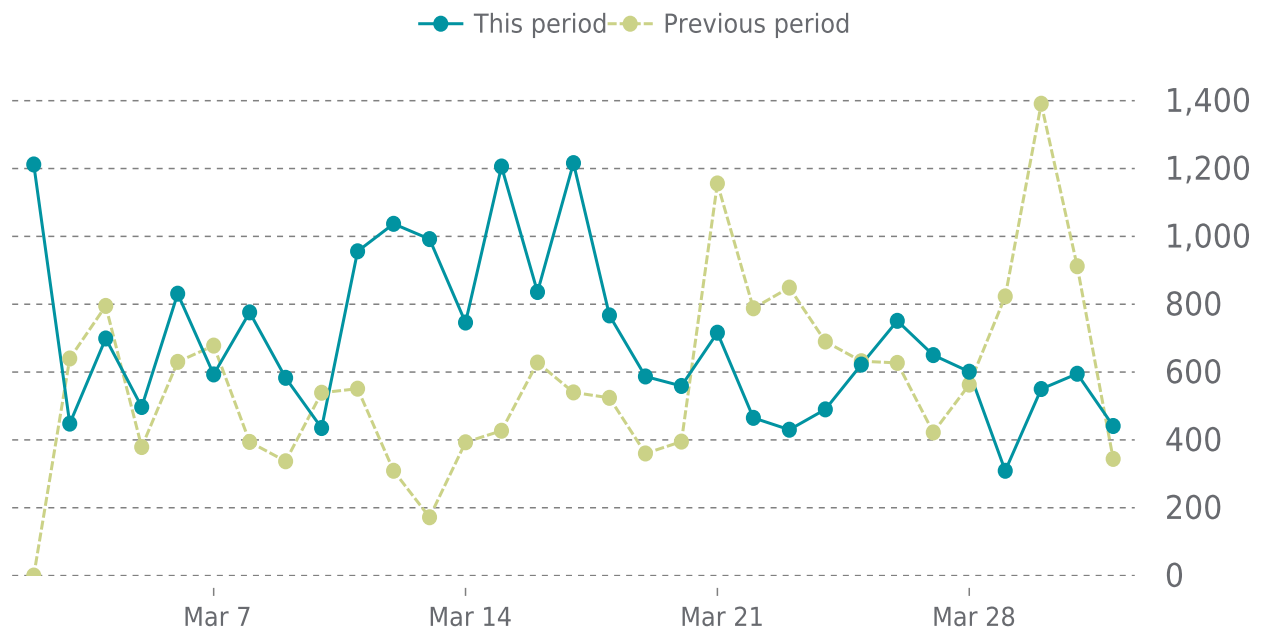

03/01/2024 to 03/31/2024

OVERVIEW

Plugin updates

6

UPDATES HISTORY

Plugin name	Plugin version		Date
Toolset Views	3.6.11	→ 3.6.14	03/25/2024
WPForms	1.8.6.3	→ 1.8.7.2	03/25/2024
Yoast SEO	21.9.1	→ 22.3	03/25/2024
WP Mail SMTP	3.11.1	→ 4.0.1	03/25/2024
NextGEN Gallery	3.57	→ 3.59	03/25/2024
Imagify	2.1.3.1	→ 2.2.0.1	03/20/2024

UPTIME

Up for: **17d 22h**
Overall Uptime: **99.992%**

OVERVIEW

last 24 hours
100%

last 7 days
100%

last 30 days
99%

UPTIME HISTORY

Event	Date	Reason	Duration
UP	03/14/2024	-	17d 22h
DOWN	03/14/2024	Unable to connect to https://theestatertc.com/ .	2m 11s

✓ ANALYTICS

Traffic up by: **20.7%**

03/01/2024 to 03/31/2024

SESSIONS

SECURITY

Total security checks: **4**

03/01/2024 to 03/31/2024

MOST RECENT SCAN