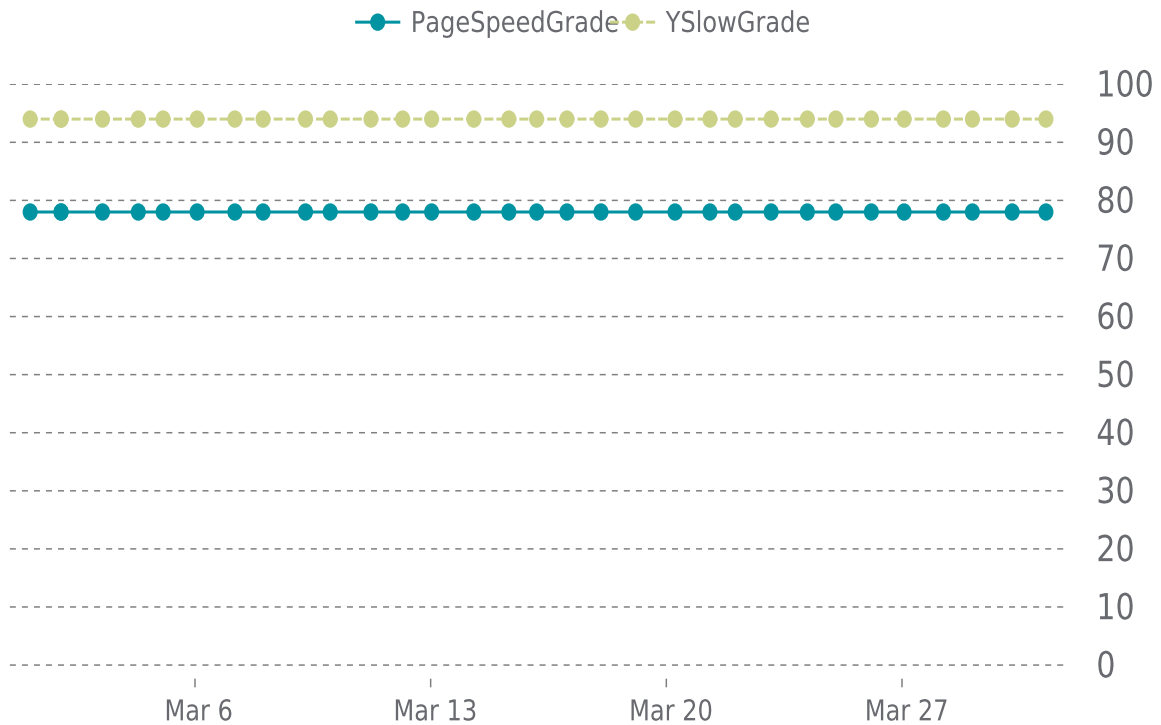

# ✓ PERFORMANCE

Total performance checks: **32**

03/01/2024 to 03/31/2024

## MOST RECENT SCAN

03/31/2024

PageSpeed Grade

**C (78%)**

Previous check: 78%

YSlow Grade

**A (94%)**

Previous check: 94%

## PERFORMANCE OVERVIEW