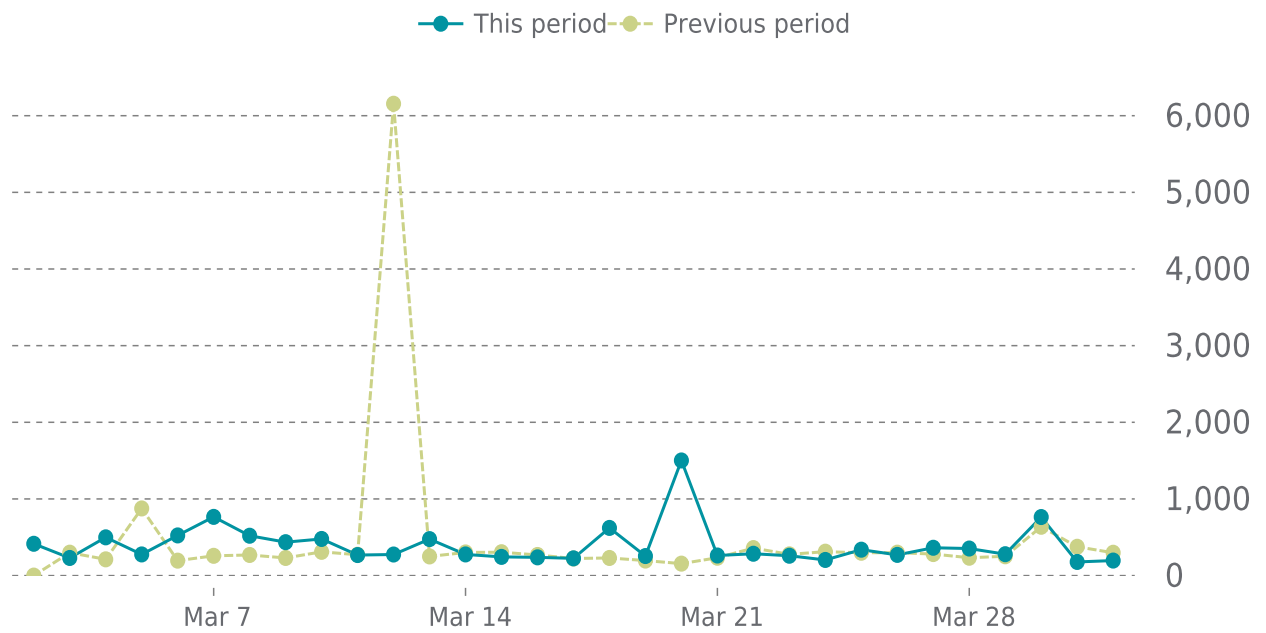

✓ ANALYTICS

Traffic down by: **17.4%**

03/01/2024 to 03/31/2024

SESSIONS