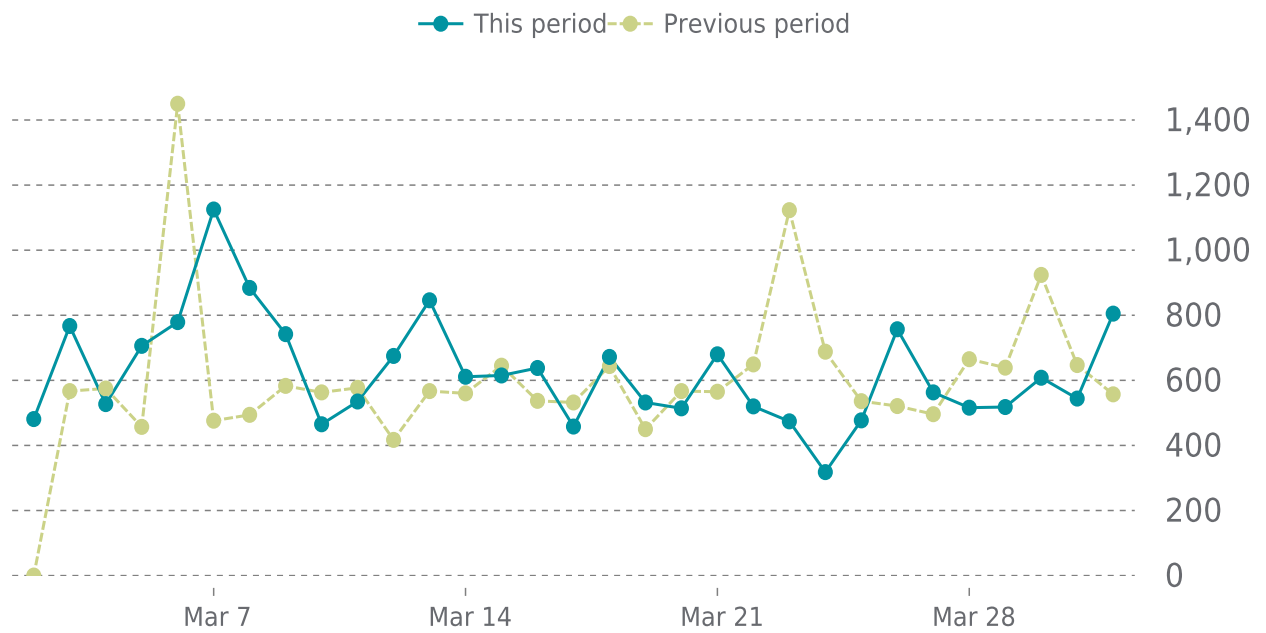

## OVERVIEW

last 24 hours  
**100%**

last 7 days  
**100%**

last 30 days  
**100%**

## UPTIME HISTORY

Event	Date	Reason	Duration
UP	11/08/2023	-	144d 14h

# ✓ ANALYTICS

Traffic up by: **3.6%**

03/01/2024 to 03/31/2024

## SESSIONS