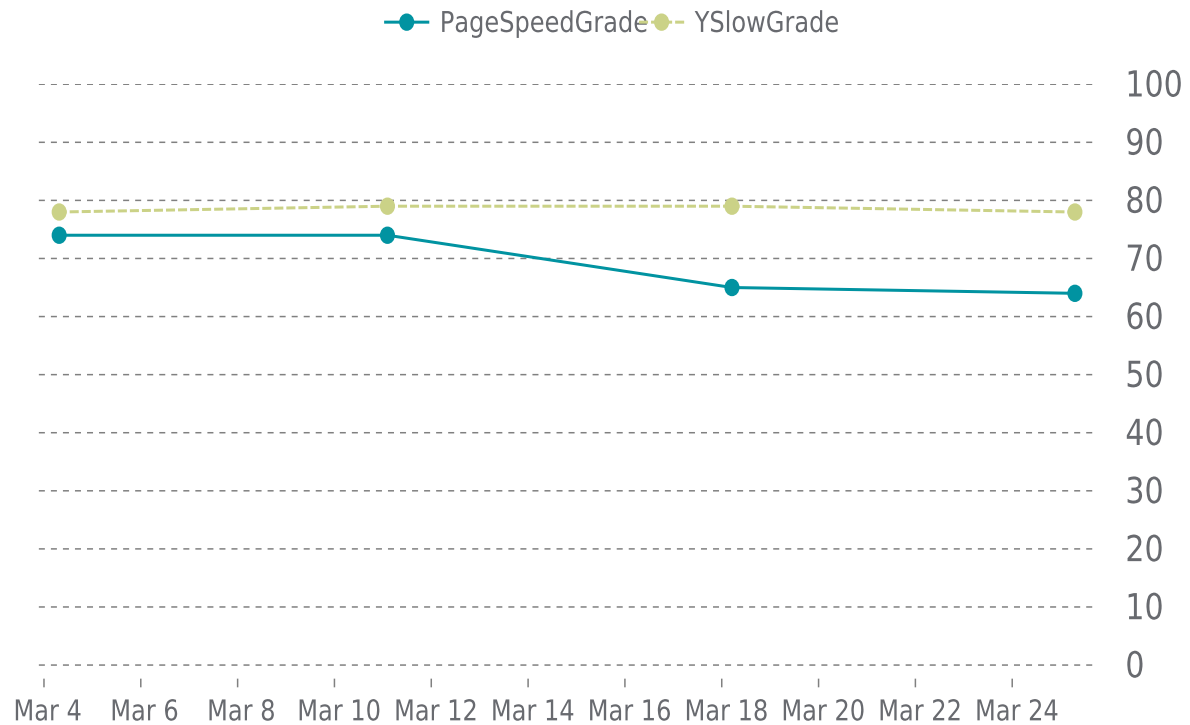

# ✓ PERFORMANCE

Total performance checks: **4**

03/01/2024 to 03/31/2024

## MOST RECENT SCAN

03/25/2024

PageSpeed Grade

**D (64%)**

Previous check: 65%

YSlow Grade

**C (78%)**

Previous check: 79%

## PERFORMANCE OVERVIEW

## PERFORMANCE HISTORY

Date	Load time	PageSpeed	YSlow
03/25/2024 07:05	2.34 s	D (64%)	C (78%)
03/18/2024 05:04	2.14 s	D (65%)	C (79%)
03/11/2024 02:17	1.82 s	C (74%)	C (79%)
03/04/2024 07:32	2.28 s	C (74%)	C (78%)