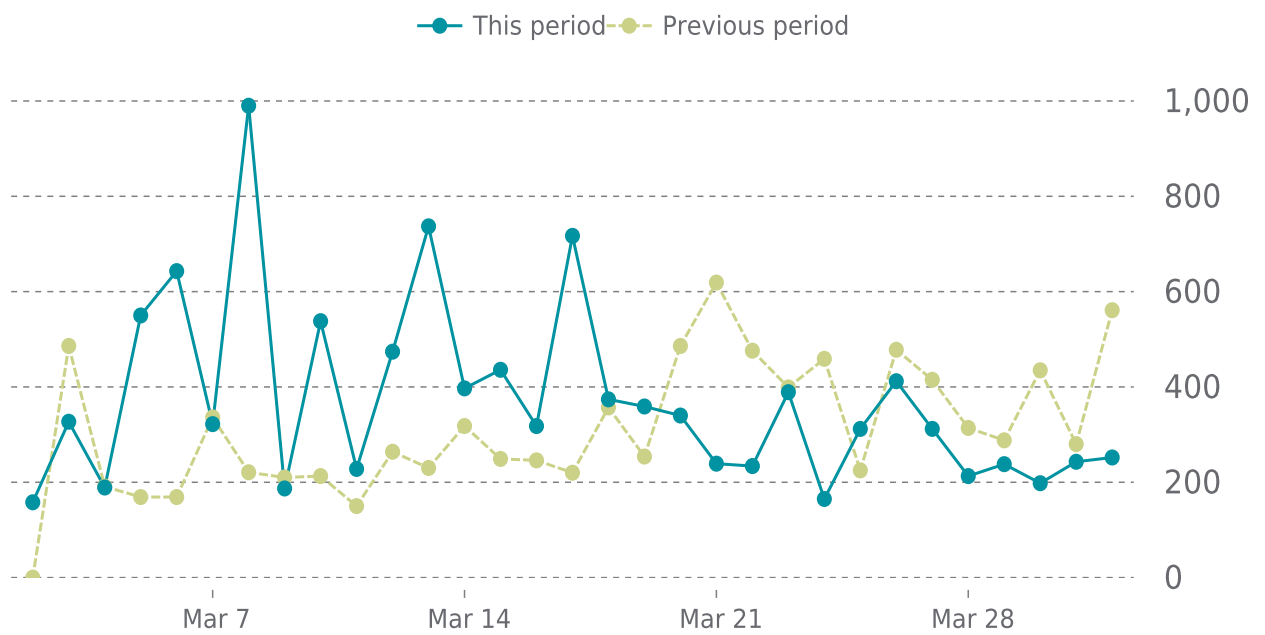

last 30 days

100%

UPTIME HISTORY

Event	Date	Reason	Duration
UP	12/06/2023	-	116d 21h

✓ ANALYTICS

Traffic up by: **18.2%**

03/01/2024 to 03/31/2024

SESSIONS