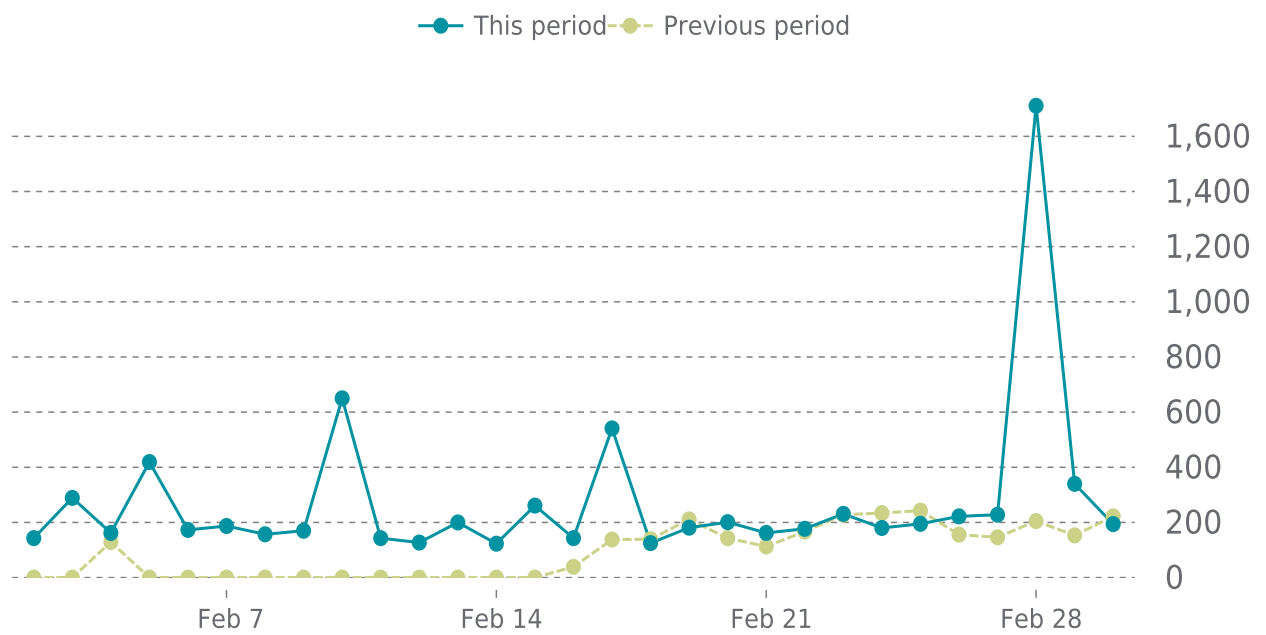

## OVERVIEW

last 24 hours  
**100%**

last 7 days  
**100%**

last 30 days  
**100%**

## UPTIME HISTORY

Event	Date	Reason	Duration
UP	01/22/2024	-	38d 2h

# ✓ ANALYTICS

Traffic up by: **201.4%**

02/01/2024 to 02/29/2024

## SESSIONS