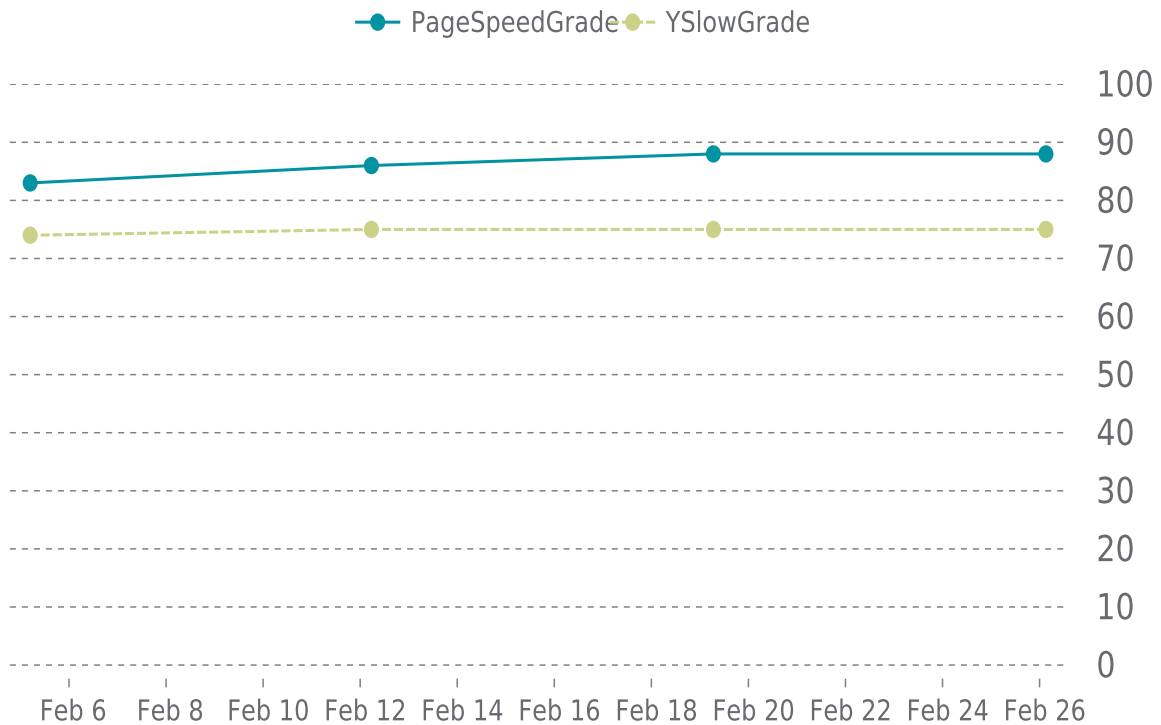

# ✓ PERFORMANCE

Total performance checks: **4**

02/01/2024 to 02/29/2024

## MOST RECENT SCAN

02/26/2024

PageSpeed Grade

**B (88%)**

Previous check: 88%

YSlow Grade

**C (75%)**

Previous check: 75%

## PERFORMANCE OVERVIEW

## PERFORMANCE HISTORY

Date	Load time	PageSpeed	YSlow
02/26/2024 03:08	2.73 s	B (88%)	C (75%)
02/19/2024 06:41	2.53 s	B (88%)	C (75%)
02/12/2024 05:34	2.56 s	B (86%)	C (75%)
02/05/2024 04:48	4.10 s	B (83%)	C (74%)