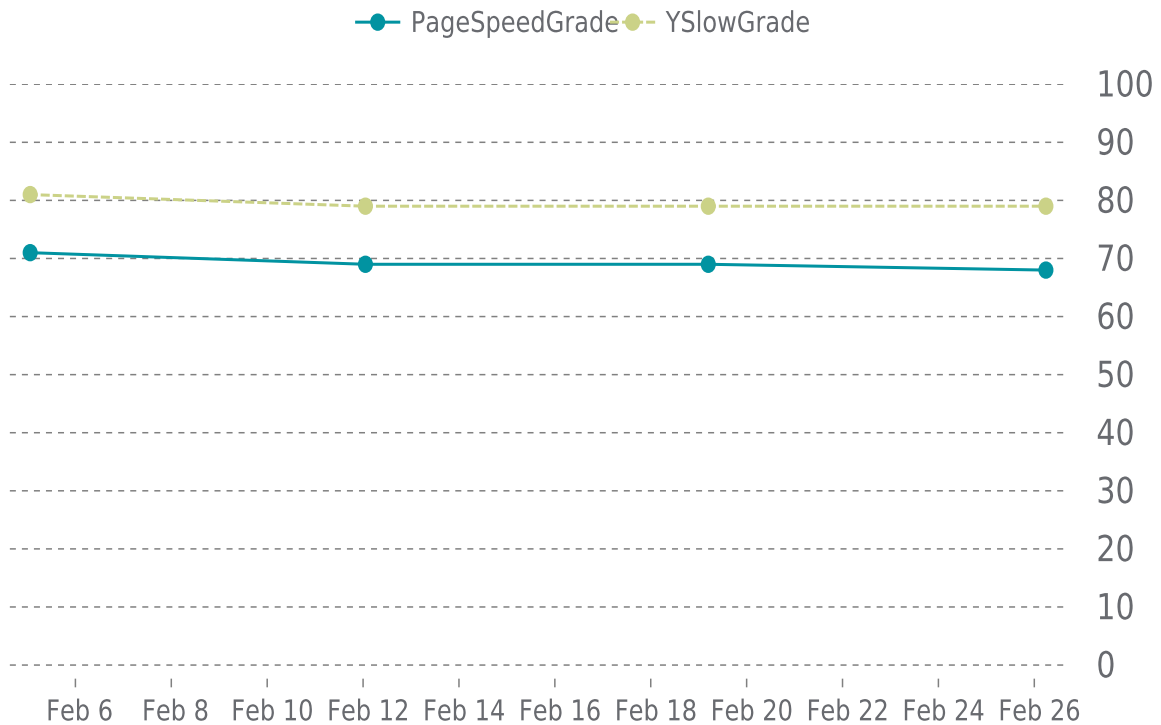

✓ PERFORMANCE

Total performance checks: **4**

02/01/2024 to 02/29/2024

MOST RECENT SCAN

02/26/2024

PageSpeed Grade

D (68%)

Previous check: 69%

YSlow Grade

C (79%)

Previous check: 79%

PERFORMANCE OVERVIEW

PERFORMANCE HISTORY

| Date | Load time | PageSpeed | YSlow |
|------------------|-----------|-----------|---------|
| 02/26/2024 05:49 | 2.08 s | D (68%) | C (79%) |
| 02/19/2024 04:48 | 1.60 s | D (69%) | C (79%) |
| 02/12/2024 01:11 | 1.83 s | D (69%) | C (79%) |
| 02/05/2024 01:21 | 2.17 s | C (71%) | B (81%) |