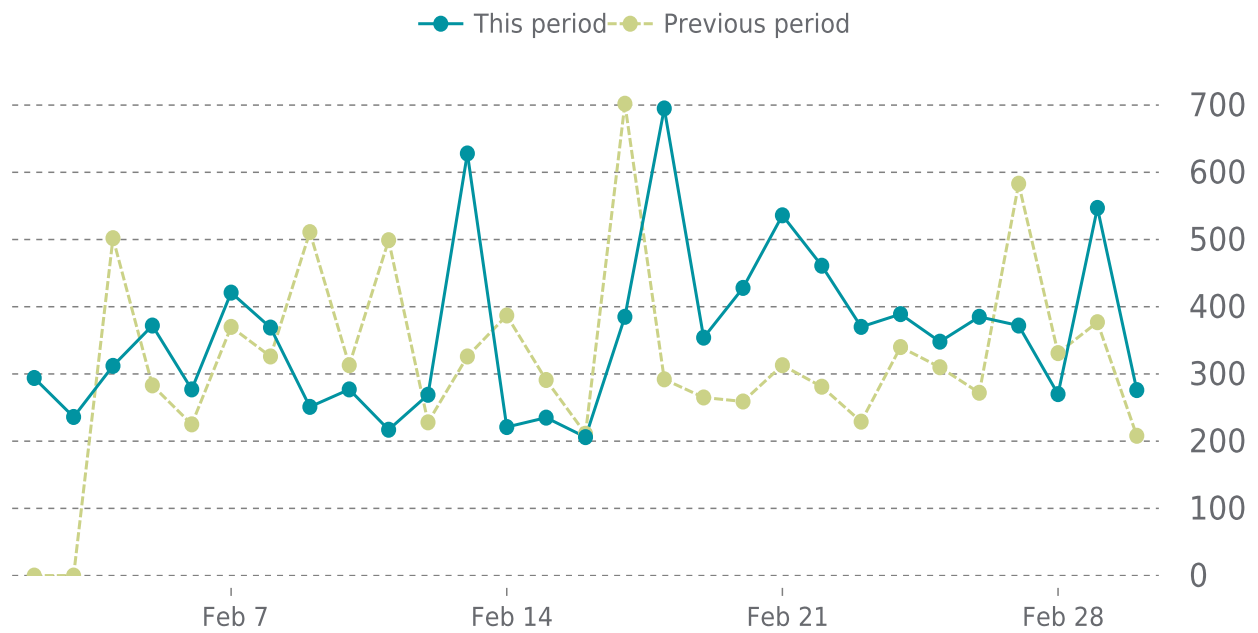

UPDATES

Total updates performed: **5**

02/01/2024 to 02/29/2024

OVERVIEW

Plugin updates

5

UPDATES HISTORY

| Plugin name | Plugin version | | Date |
|---------------------------|----------------|-----------|------------|
| WPForms | 1.8.6.3 | → 1.8.6.4 | 02/12/2024 |
| Yoast SEO | 21.9.1 | → 22.0 | 02/12/2024 |
| Smush | 3.15.4 | → 3.15.5 | 02/12/2024 |
| PublishPress Capabilities | 2.11.1 | → 2.12.2 | 02/12/2024 |
| NextGEN Gallery | 3.57 | → 3.58 | 02/12/2024 |

UPTIME

Up for: **216d 21h**
Overall Uptime: **100.000%**

OVERVIEW

last 24 hours
100%

last 7 days
100%

last 30 days
100%

UPTIME HISTORY

| Event | Date | Reason | Duration |
|-------|------------|--------|----------|
| UP | 07/28/2023 | - | 216d 21h |

✓ ANALYTICS

Traffic up by: **12.6%**
02/01/2024 to 02/29/2024

SESSIONS

SECURITY

Total security checks: **9**

02/01/2024 to 02/29/2024

MOST RECENT SCAN

02/26/2024