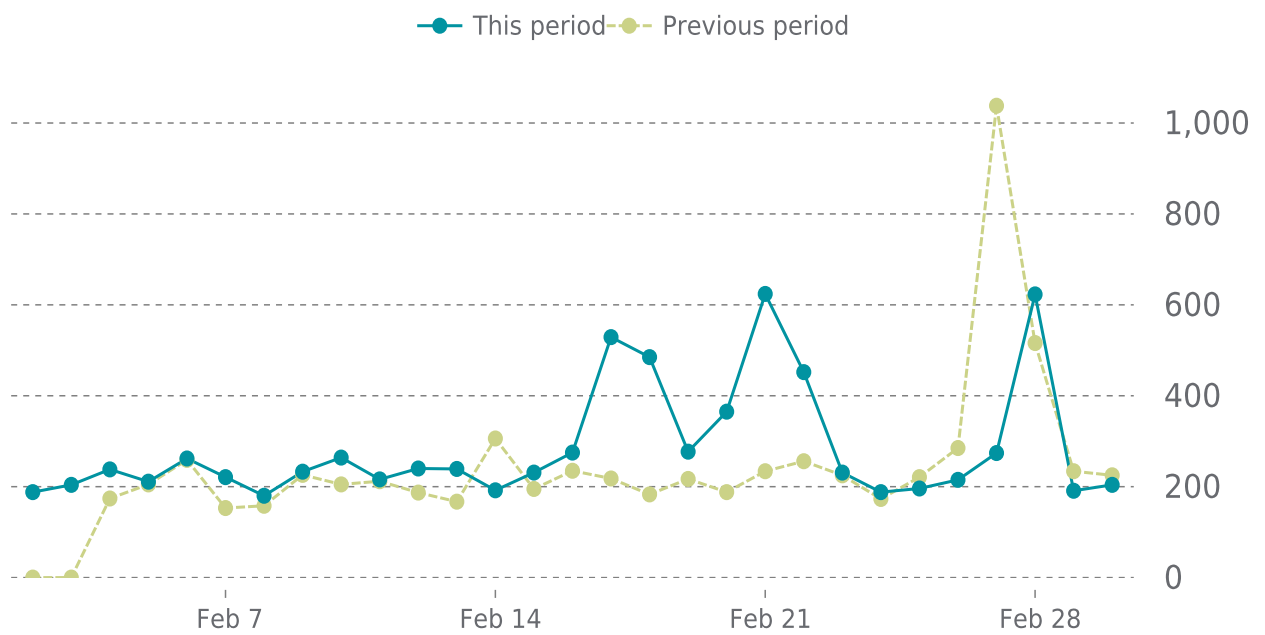

100%

last 30 days

99%

UPTIME HISTORY

| Event | Date | Reason | Duration |
|-------|------------|--------------------------|----------|
| UP | 02/09/2024 | - | 20d 23h |
| DOWN | 02/09/2024 | Secure Connection Failed | 2m 5s |

✓ ANALYTICS

Traffic up by: **19.6%**

02/01/2024 to 02/29/2024

SESSIONS

SECURITY

Total security checks: **4**

02/01/2024 to 02/29/2024

MOST RECENT SCAN