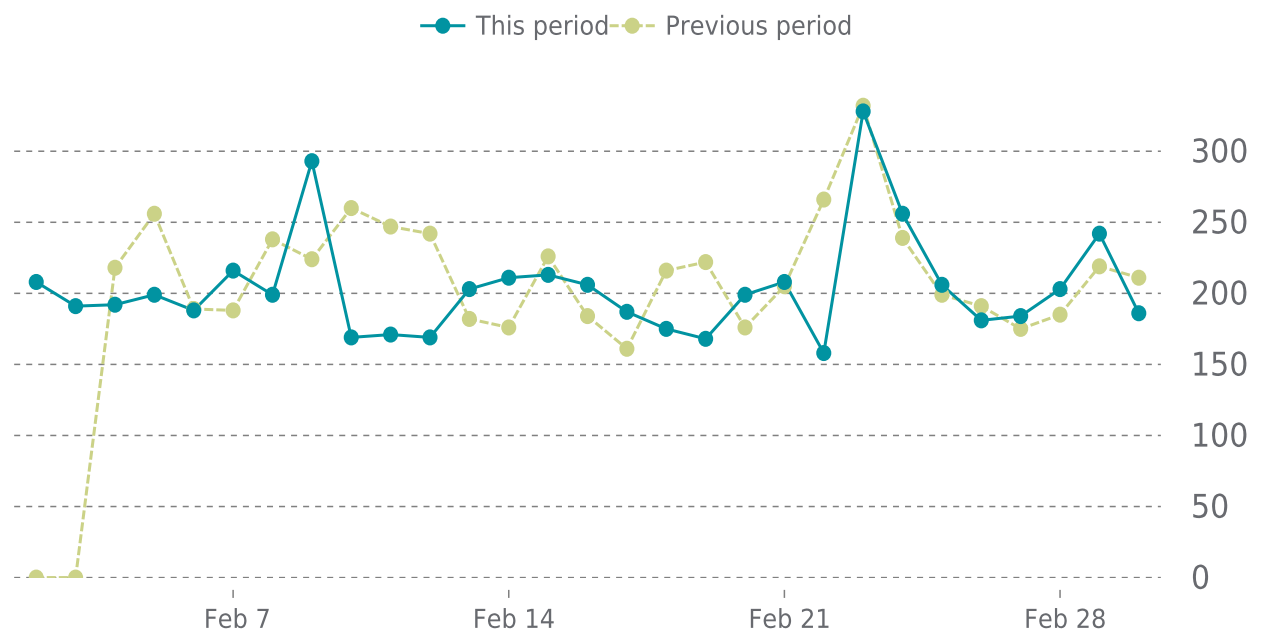

100%

UPTIME HISTORY

Event	Date	Reason	Duration
UP	12/06/2023	-	85d 22h

✓ ANALYTICS

Traffic up by: **1.4%**

02/01/2024 to 02/29/2024

SESSIONS

SECURITY