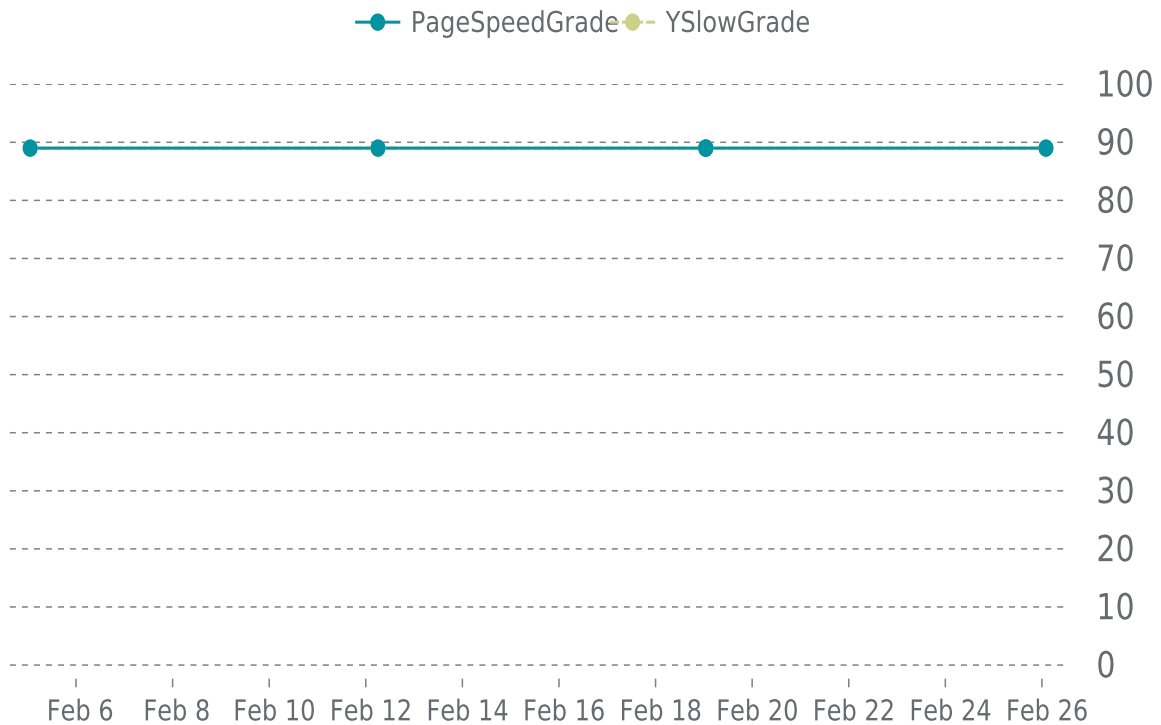

# ✓ PERFORMANCE

Total performance checks: **5**

02/01/2024 to 02/29/2024

## MOST RECENT SCAN

02/26/2024

PageSpeed Grade

**B (89%)**

Previous check: 89%

YSlow Grade

**B (89%)**

Previous check: 89%

## PERFORMANCE OVERVIEW