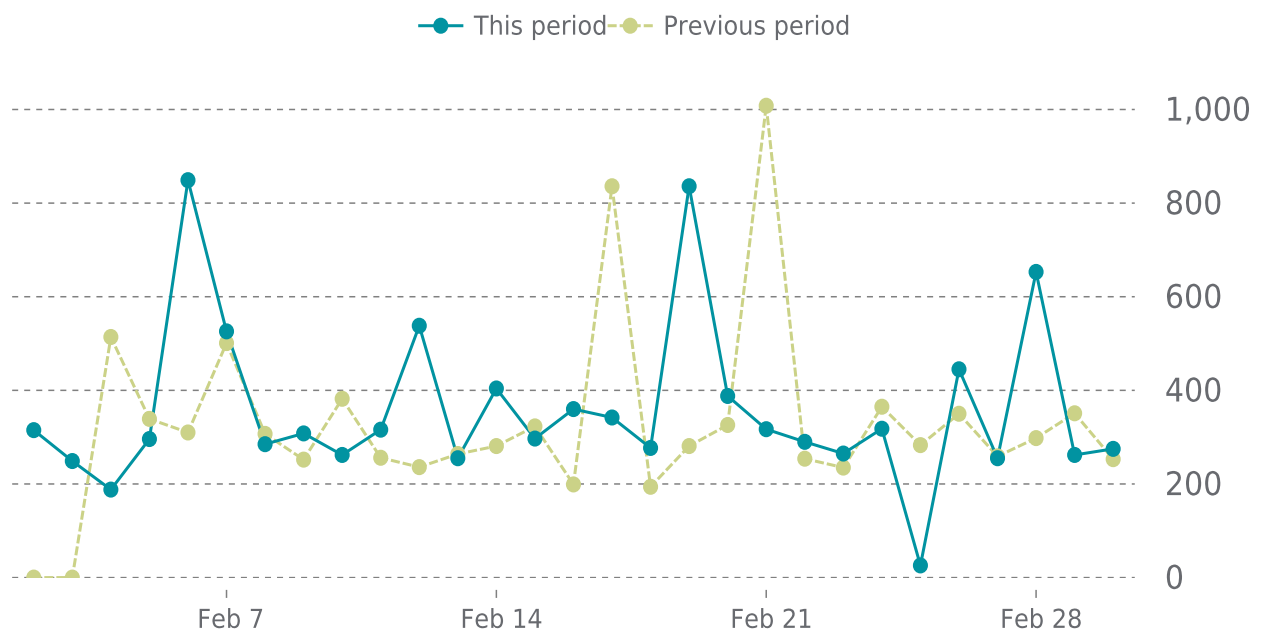

## OVERVIEW

last 24 hours  
**100%**

last 7 days  
**100%**

last 30 days  
**100%**

## UPTIME HISTORY

Event	Date	Reason	Duration
UP	12/07/2023	-	84d 17h

# ✓ ANALYTICS

Traffic up by: **9.9%**  
02/01/2024 to 02/29/2024

## SESSIONS