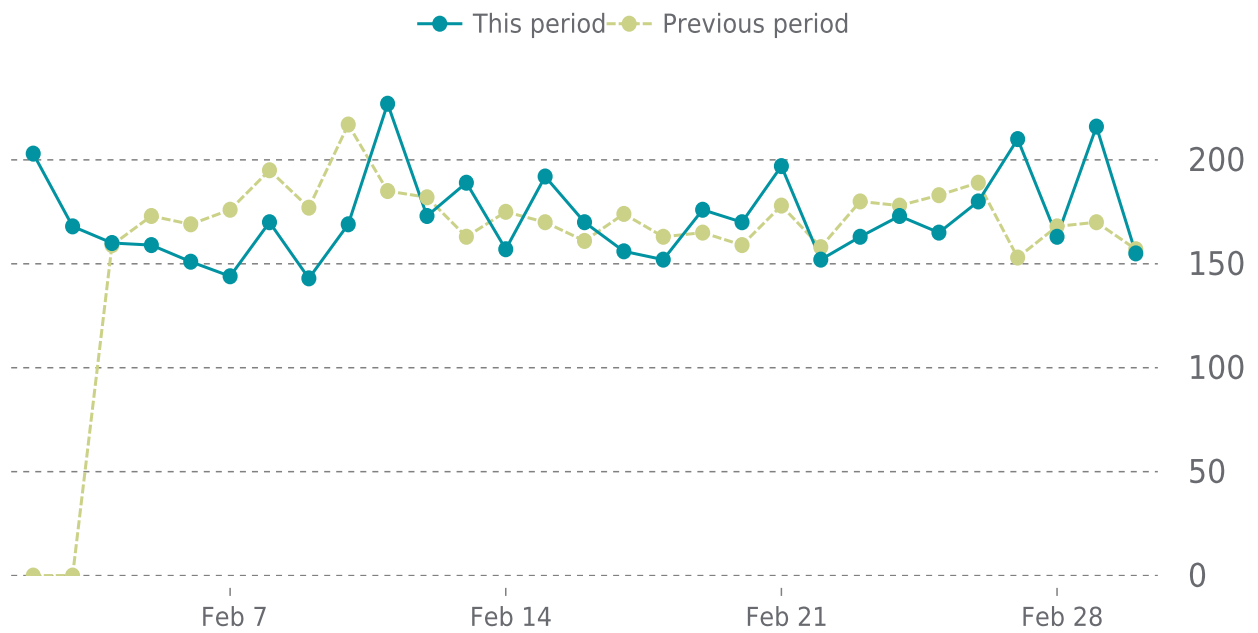

## OVERVIEW

last 24 hours

**100%**

last 7 days

**100%**

last 30 days

**100%**

## UPTIME HISTORY

Event	Date	Reason	Duration
UP	12/19/2023	-	72d 21h

# ✓ ANALYTICS

Traffic up by: **7%**  
02/01/2024 to 02/29/2024

## SESSIONS