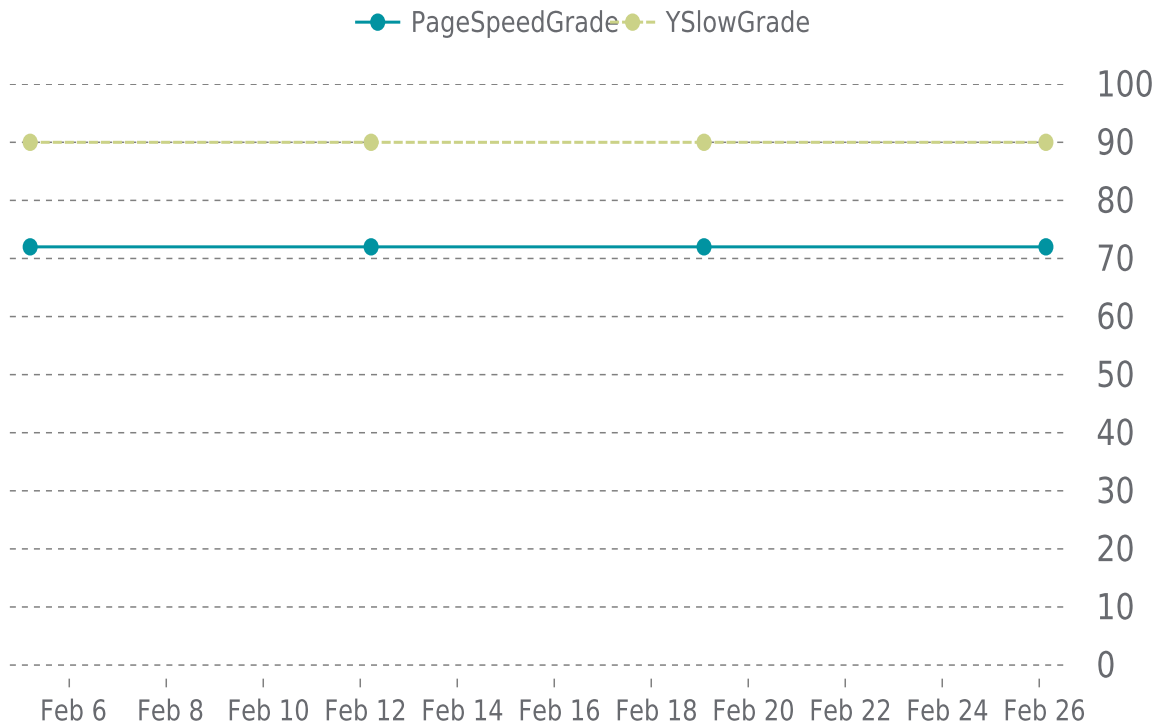

# ✓ PERFORMANCE

Total performance checks: **4**

02/01/2024 to 02/29/2024

## MOST RECENT SCAN

02/26/2024

PageSpeed Grade

**C (72%)**

Previous check: 72%

YSlow Grade

**A (90%)**

Previous check: 90%

## PERFORMANCE OVERVIEW

## PERFORMANCE HISTORY

Date	Load time	PageSpeed	YSlow
02/26/2024 03:18	1.69 s	C (72%)	A (90%)
02/19/2024 02:07	1.25 s	C (72%)	A (90%)
02/12/2024 05:22	1.03 s	C (72%)	A (90%)
02/05/2024 04:39	1.86 s	C (72%)	A (90%)