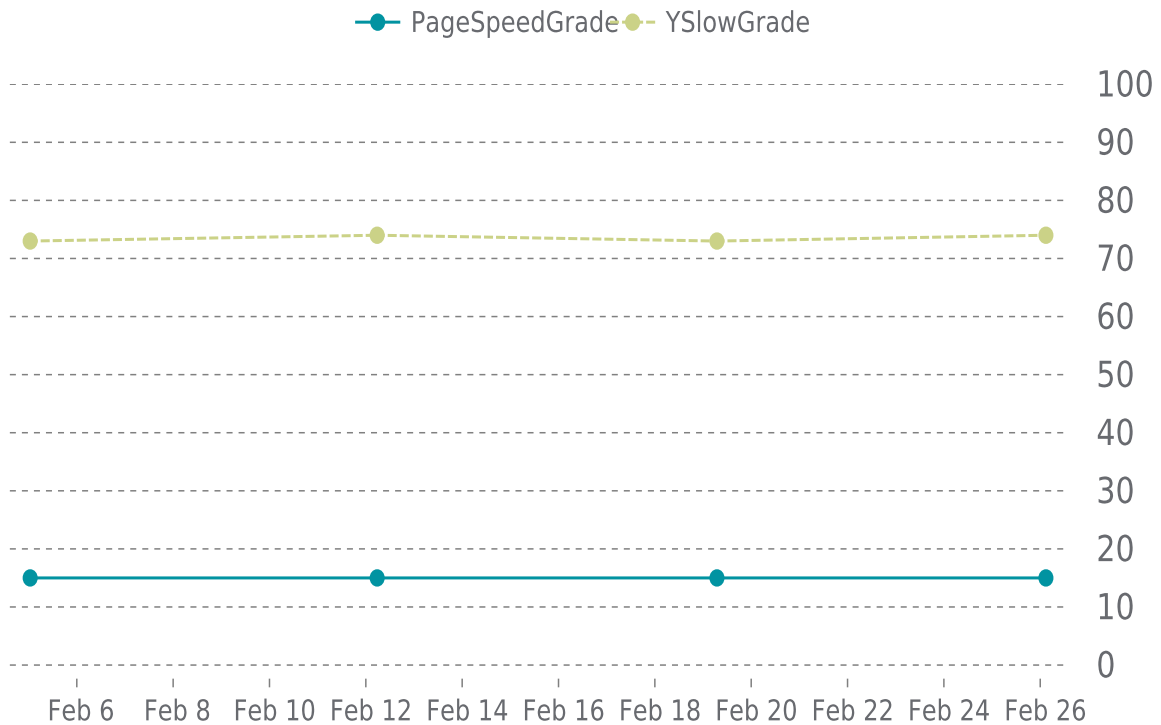

OVERVIEW

last 24 hours
100%

last 7 days
100%

last 30 days
100%

UPTIME HISTORY

Event	Date	Reason	Duration
UP	01/06/2024	-	54d 14h

✓ ANALYTICS

Traffic up by: **44.7%**

✓ PERFORMANCE

Total performance checks: **4**

02/01/2024 to 02/29/2024

MOST RECENT SCAN

02/26/2024

PageSpeed Grade

F (15%)

Previous check: 15%

YSlow Grade

C (74%)

Previous check: 73%

PERFORMANCE OVERVIEW

PERFORMANCE HISTORY

Date	Load time	PageSpeed	YSlow
02/26/2024 02:50	2.23 s	F (15%)	C (74%)
02/19/2024 06:56	1.67 s	F (15%)	C (73%)
02/12/2024 05:39	1.76 s	F (15%)	C (74%)
02/05/2024 00:46	2.01 s	F (15%)	C (73%)