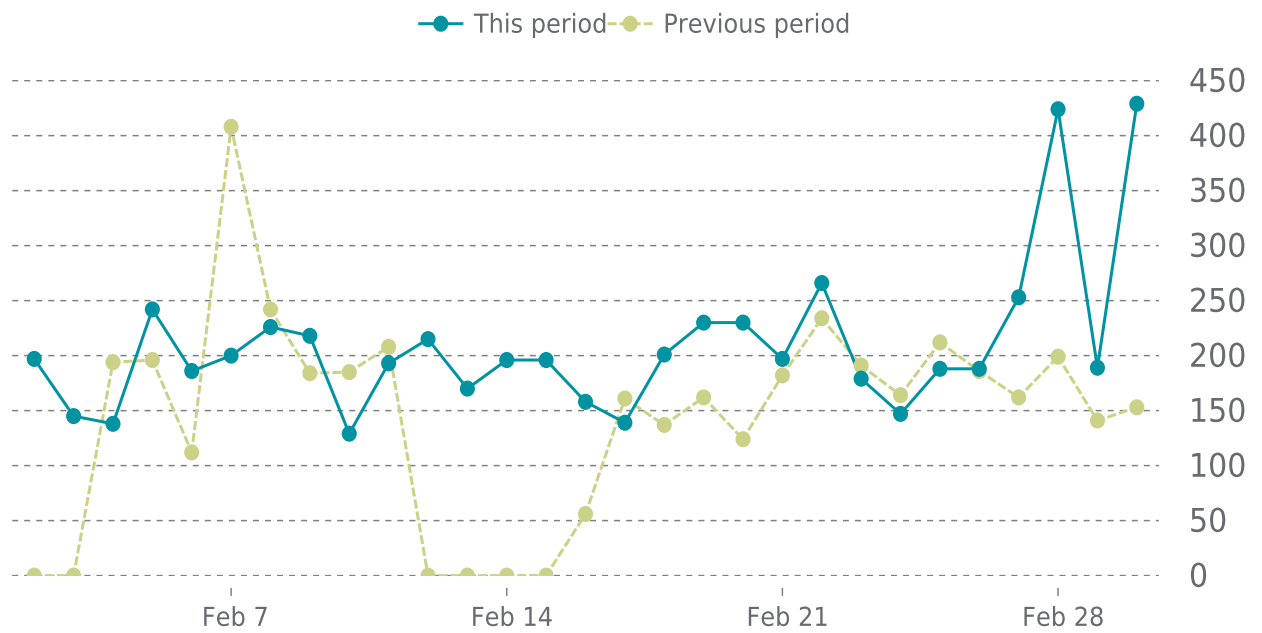

OVERVIEW

last 24 hours
100%

last 7 days
100%

last 30 days
100%

UPTIME HISTORY

Event	Date	Reason	Duration
UP	01/06/2024	-	54d 14h

✓ ANALYTICS

Traffic up by: **44.7%**

02/01/2024 to 02/29/2024

SESSIONS

SECURITY

Total security checks: **6**

02/01/2024 to 02/29/2024

MOST RECENT SCAN

02/26/2024

Status: Clean