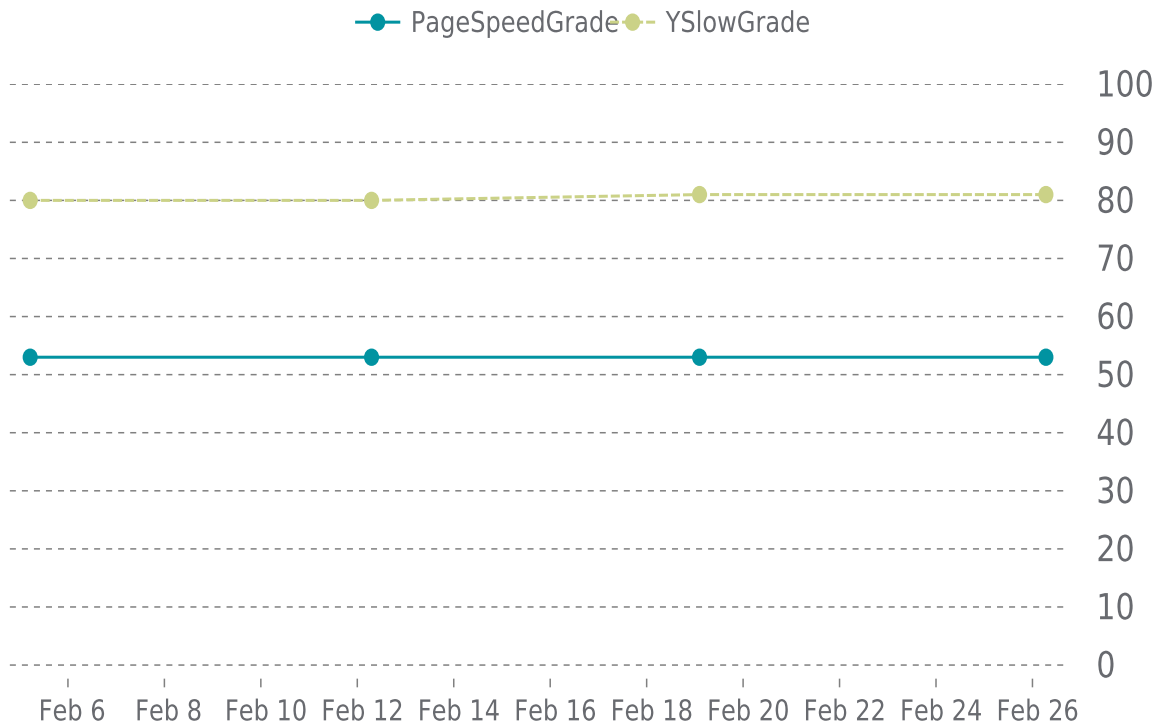

✓ PERFORMANCE

Total performance checks: **4**

02/01/2024 to 02/29/2024

MOST RECENT SCAN

02/26/2024

PageSpeed Grade

E (53%)

Previous check: 53%

YSlow Grade

B (81%)

Previous check: 81%

PERFORMANCE OVERVIEW

PERFORMANCE HISTORY

Date	Load time	PageSpeed	YSlow
02/26/2024 06:42	2.98 s	E (53%)	B (81%)
02/19/2024 02:19	3.02 s	E (53%)	B (81%)
02/12/2024 07:06	3.47 s	E (53%)	B (80%)
02/05/2024 05:12	3.48 s	E (53%)	B (80%)