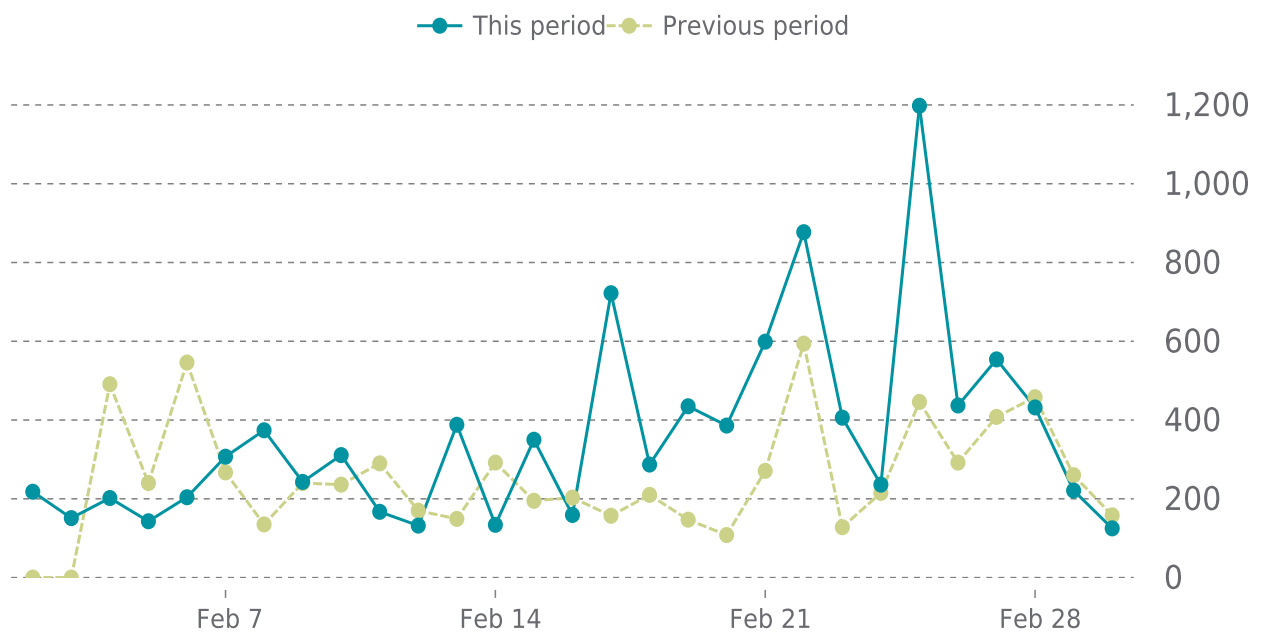

Backup size
521.61MB

WordPress version
6.4.3

Active Theme
Creative Bread Studio

Active Plugins
13

Published posts
1

Approved comments
0

✓ ANALYTICS

Traffic up by: **42.3%**

02/01/2024 to 02/29/2024

SESSIONS

SECURITY

Total security checks: **7**

02/01/2024 to 02/29/2024

MOST RECENT SCAN

02/26/2024

Status: **Clean**