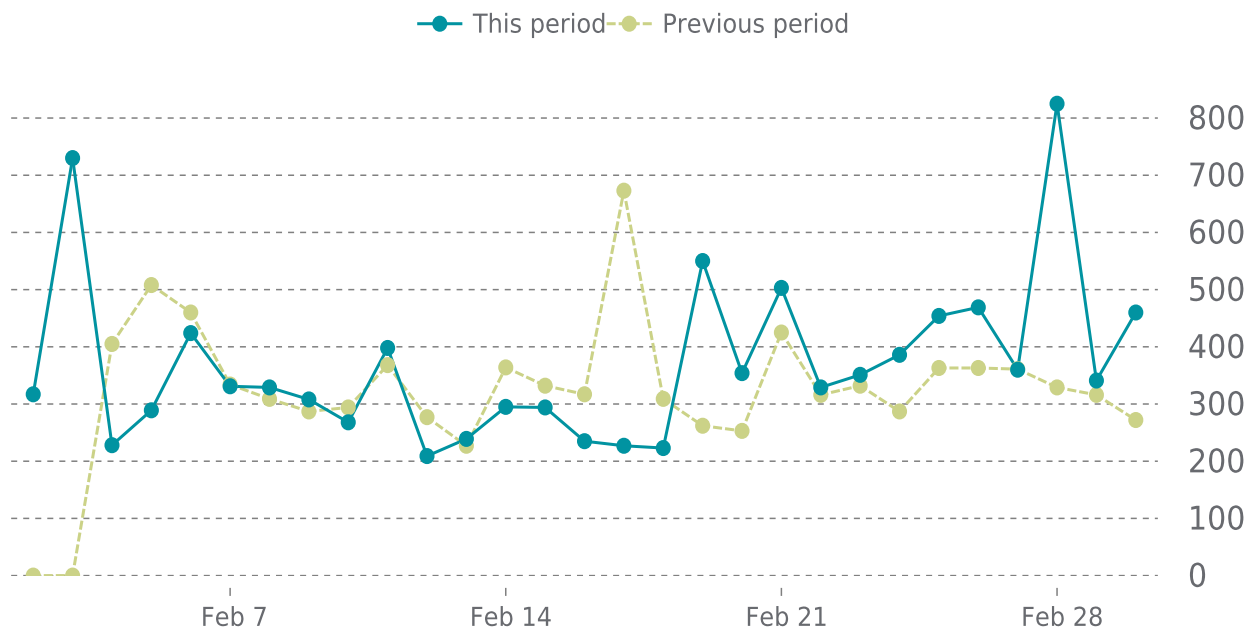

## OVERVIEW

last 24 hours

**100%**

last 7 days

**100%**

last 30 days

**100%**

## UPTIME HISTORY

| Event | Date       | Reason | Duration |
|-------|------------|--------|----------|
| UP    | 07/28/2023 | -      | 216d 21h |

# ✓ ANALYTICS

Traffic up by: **14.8%**

02/01/2024 to 02/29/2024

## SESSIONS