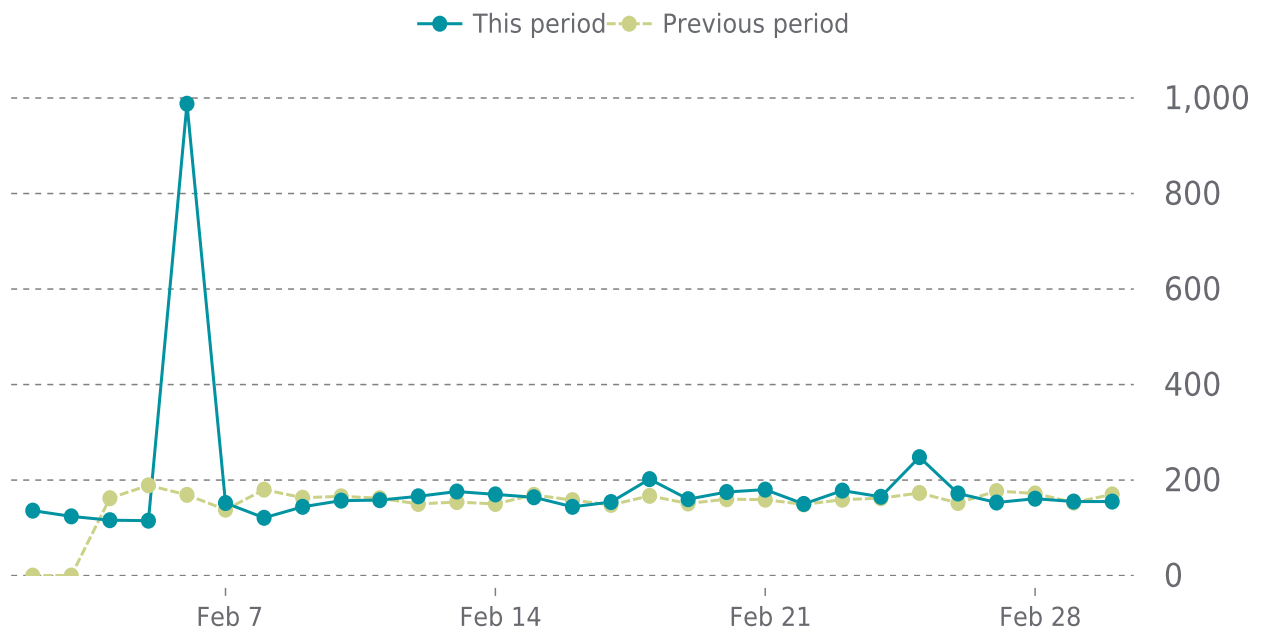

last 30 days

100%

UPTIME HISTORY

Event	Date	Reason	Duration
UP	12/06/2023	-	85d 22h

✓ ANALYTICS

Traffic up by: **24.7%**

02/01/2024 to 02/29/2024

SESSIONS