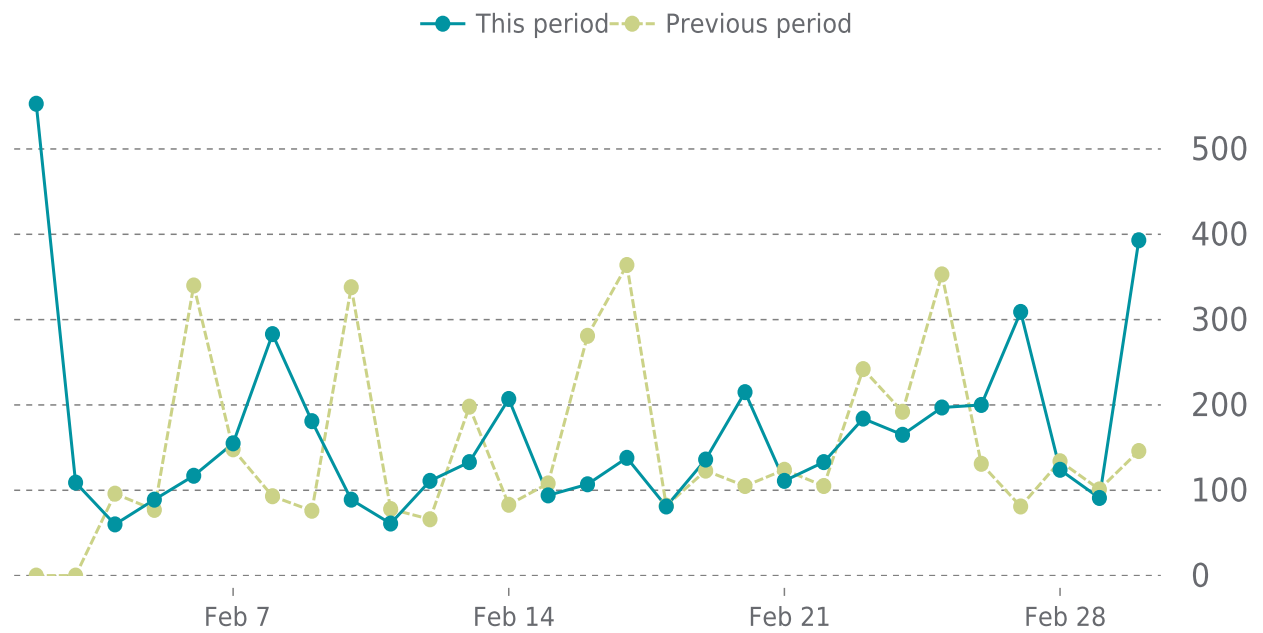

OVERVIEW

Website: <https://elizabethporterlaw.com/>
IP Address: 34.105.30.128
WordPress Version: 6.4.3

ANALYTICS

13.2% average increase in sessions in the previous period

SECURITY

Your website is safe

✓ ANALYTICS

Traffic up by: **13.2%**

02/01/2024 to 02/29/2024

SESSIONS

SECURITY

Total security checks: **4**

02/01/2024 to 02/29/2024

MOST RECENT SCAN

02/27/2024