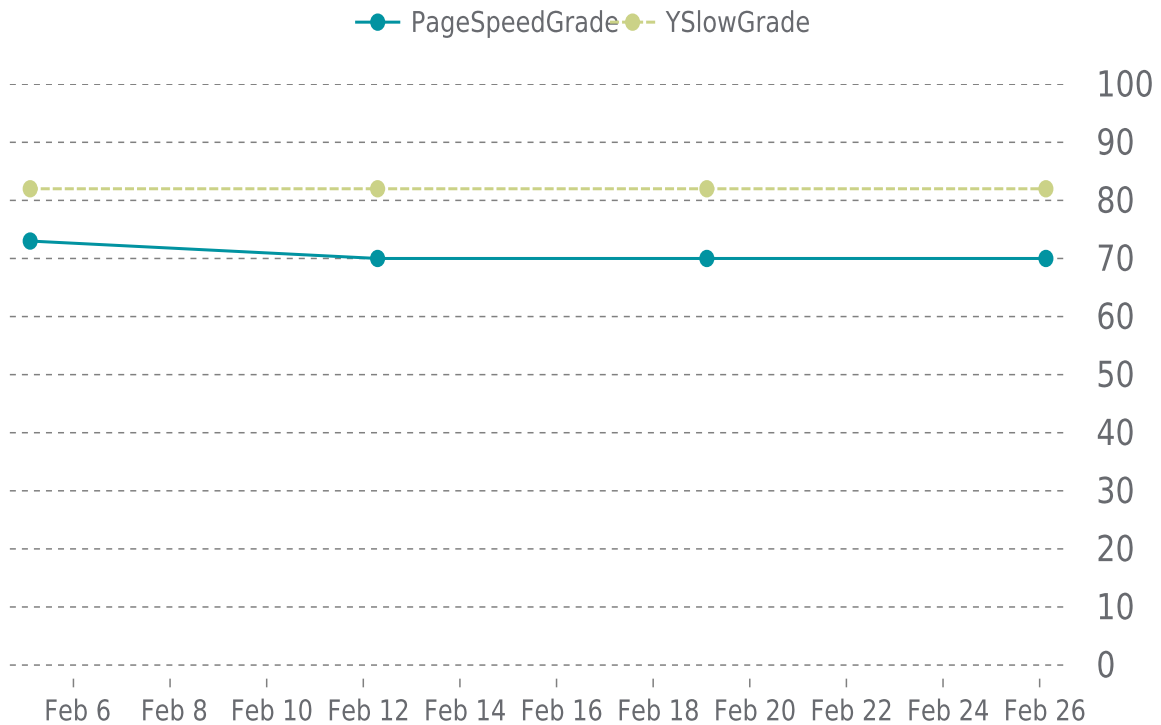

# ✓ PERFORMANCE

Total performance checks: **4**

02/01/2024 to 02/29/2024

## MOST RECENT SCAN

02/26/2024

PageSpeed Grade

**C (70%)**

Previous check: 70%

YSlow Grade

**B (82%)**

Previous check: 82%

## PERFORMANCE OVERVIEW

## PERFORMANCE HISTORY

Date	Load time	PageSpeed	YSlow
02/26/2024 03:07	1.69 s	C (70%)	B (82%)
02/19/2024 02:40	1.90 s	C (70%)	B (82%)
02/12/2024 07:06	1.27 s	C (70%)	B (82%)
02/05/2024 02:30	2.04 s	C (73%)	B (82%)