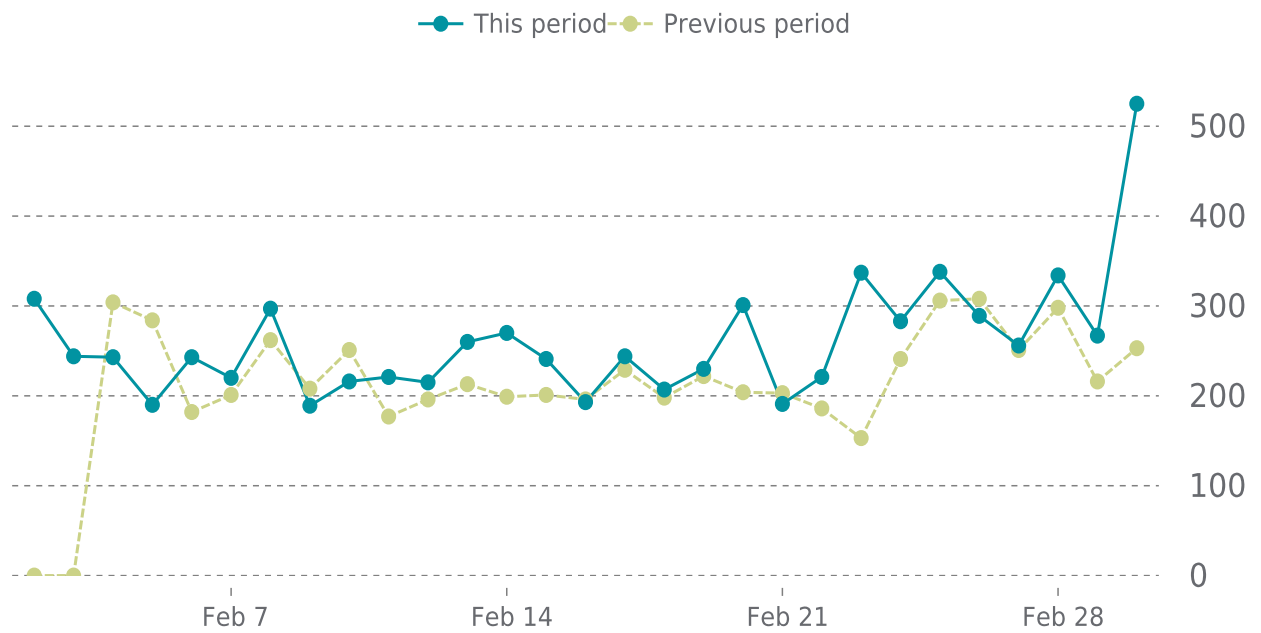

## OVERVIEW

last 24 hours

**100%**

last 7 days

**100%**

last 30 days

**100%**

## UPTIME HISTORY

Event	Date	Reason	Duration
UP	01/13/2024	-	47d 18h

# ✓ ANALYTICS

Traffic up by: **23.3%**  
02/01/2024 to 02/29/2024

## SESSIONS