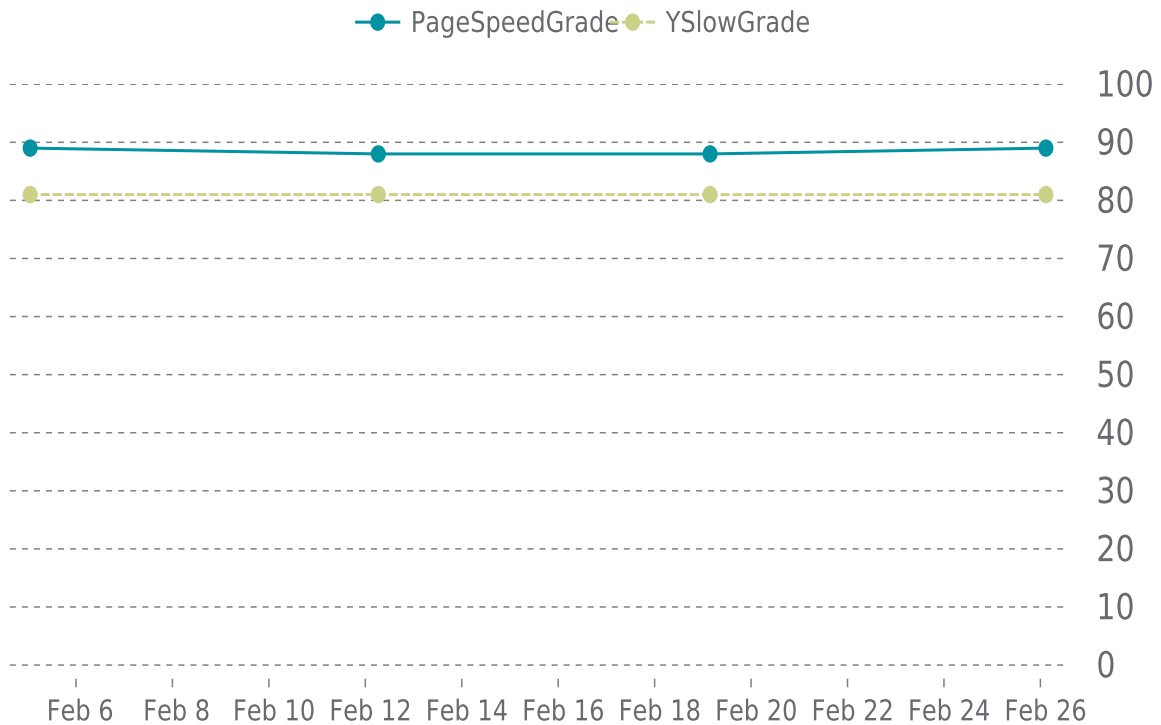

✓ PERFORMANCE

Total performance checks: **4**

02/01/2024 to 02/29/2024

MOST RECENT SCAN

02/26/2024

PageSpeed Grade

B (89%)

Previous check: 88%

YSlow Grade

B (81%)

Previous check: 81%

PERFORMANCE OVERVIEW

PERFORMANCE HISTORY

Date	Load time	PageSpeed	YSlow
02/26/2024 02:45	1.02 s	B (89%)	B (81%)
02/19/2024 03:36	1.03 s	B (88%)	B (81%)
02/12/2024 06:29	0.97 s	B (88%)	B (81%)
02/05/2024 01:12	0.98 s	B (89%)	B (81%)