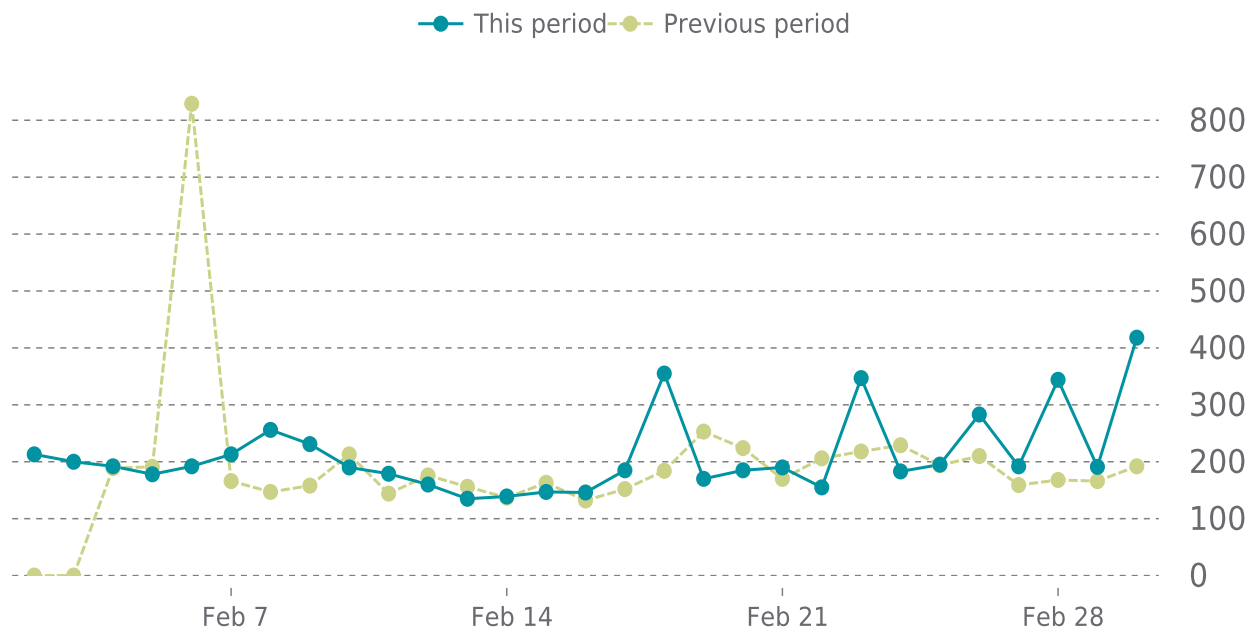

UPTIME

Up for: **69d 16h**
Overall Uptime: **100.000%**

OVERVIEW

last 24 hours
100%

last 7 days
100%

last 30 days
100%

UPTIME HISTORY

Event	Date	Reason	Duration
UP	12/22/2023	-	69d 16h

✓ ANALYTICS

Traffic up by: **11.5%**
02/01/2024 to 02/29/2024

SESSIONS

SECURITY

Total security checks: **9**

02/01/2024 to 02/29/2024

MOST RECENT SCAN

02/26/2024