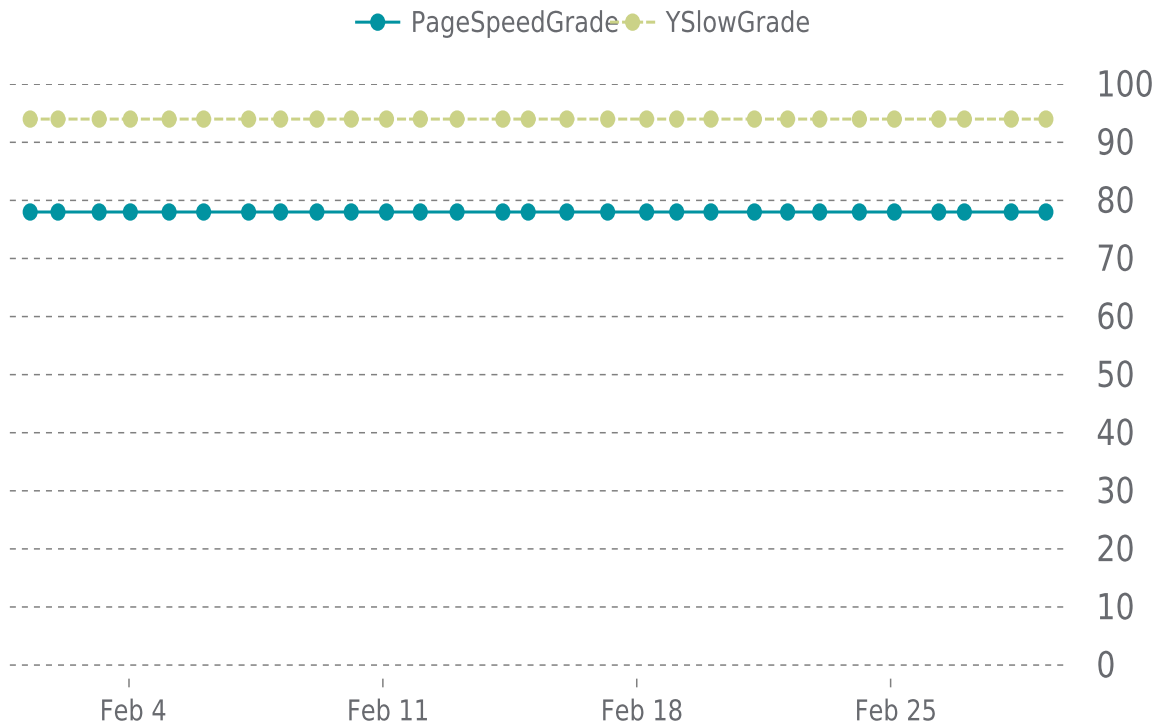

# ✓ PERFORMANCE

Total performance checks: **29**

02/01/2024 to 02/29/2024

## MOST RECENT SCAN

02/29/2024

PageSpeed Grade

**C (78%)**

Previous check: 78%

YSlow Grade

**A (94%)**

Previous check: 94%

## PERFORMANCE OVERVIEW