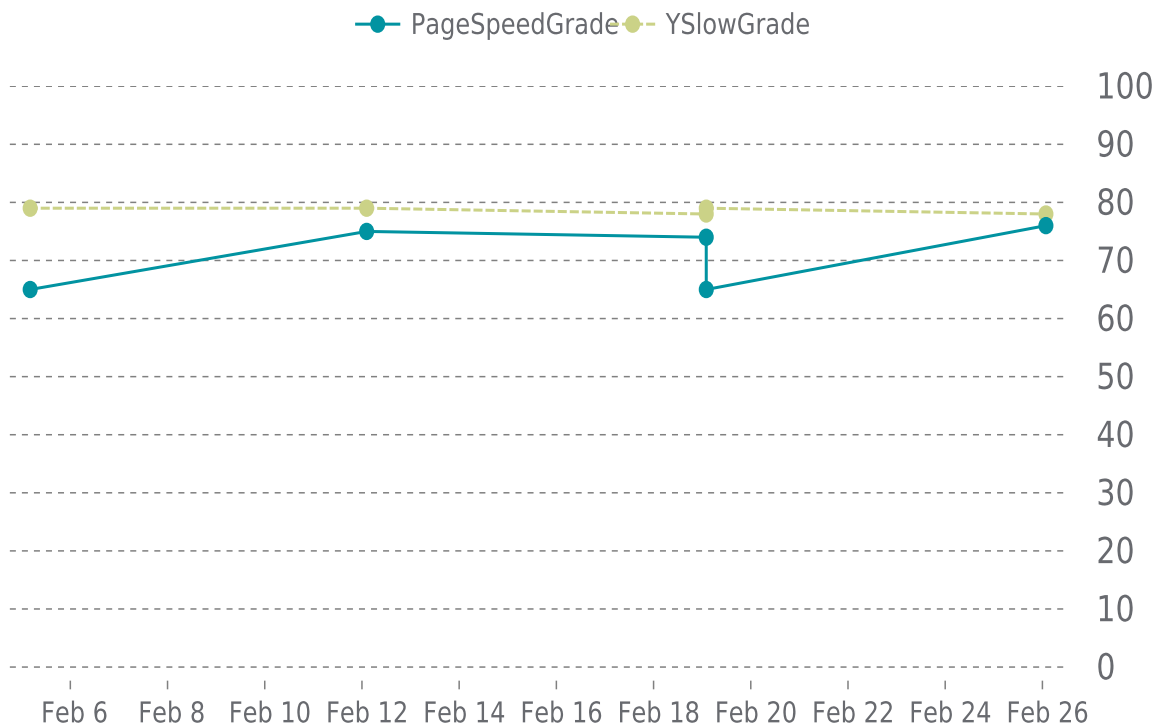

UPDATES

Total updates performed: **4**

02/01/2024 to 02/29/2024

OVERVIEW

Theme updates

4

UPDATES HISTORY

Theme name	Theme version	Date
Twenty Twenty-One	1.6 → 2.1	02/19/2024
Twenty Twenty	2.0 → 2.5	02/19/2024
Twenty Nineteen	2.3 → 2.7	02/19/2024
Divi	4.18.0 → 4.24.1	02/19/2024

✓ PERFORMANCE

Total performance checks: **5**

02/01/2024 to 02/29/2024

MOST RECENT SCAN

02/26/2024

PageSpeed Grade

C (76%)

Previous check: 65%

YSlow Grade

C (78%)

Previous check: 79%

PERFORMANCE OVERVIEW

PERFORMANCE HISTORY

Date	Load time	PageSpeed	YSlow
02/26/2024 01:44	2.69 s	C (76%)	C (78%)
02/19/2024 02:01	1.87 s	D (65%)	C (79%)
02/19/2024 02:00	2.34 s	C (74%)	C (78%)
02/12/2024 02:19	1.72 s	C (75%)	C (79%)
02/05/2024 04:10	2.30 s	D (65%)	C (79%)