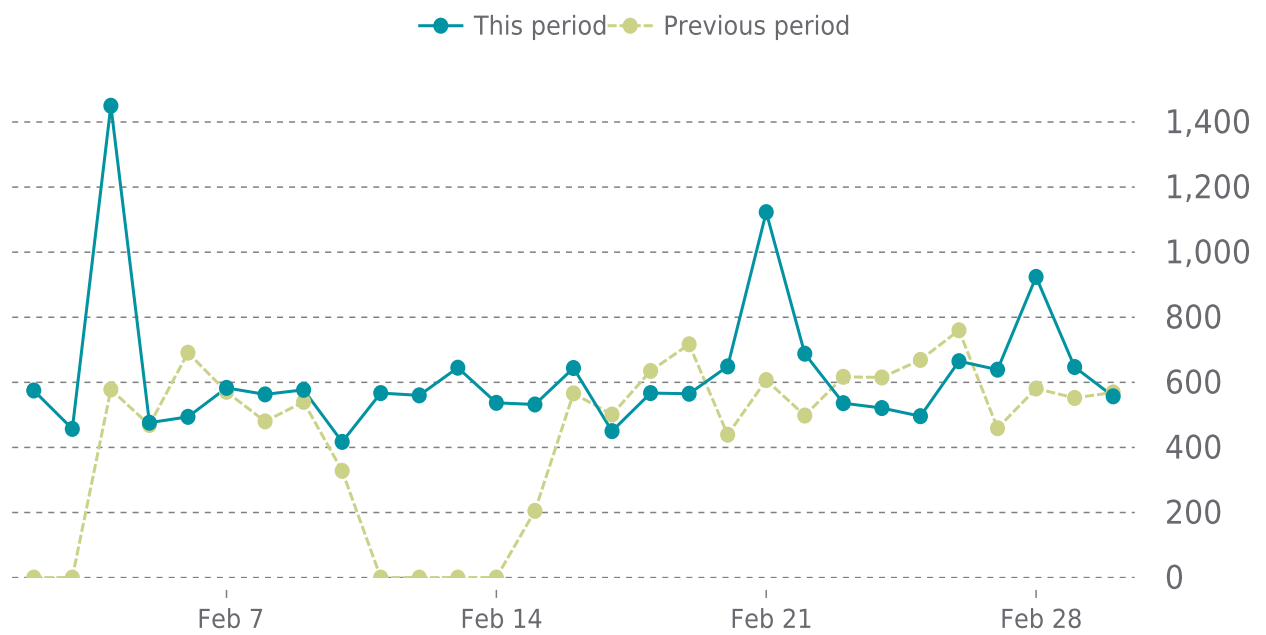

UPDATES

Total updates performed: **4**

02/01/2024 to 02/29/2024

OVERVIEW

Theme updates

4

UPDATES HISTORY

Theme name	Theme version	Date
Twenty Twenty-One	1.6 → 2.1	02/19/2024
Twenty Twenty	2.0 → 2.5	02/19/2024
Twenty Nineteen	2.3 → 2.7	02/19/2024
Divi	4.18.0 → 4.24.1	02/19/2024

UPTIME

Up for: **113d 15h**
Overall Uptime: **100.000%**

OVERVIEW

last 24 hours
100%

last 7 days
100%

last 30 days
100%

UPTIME HISTORY

Event	Date	Reason	Duration
UP	11/08/2023	-	113d 15h

✓ ANALYTICS

Traffic up by: **43.1%**

02/01/2024 to 02/29/2024

SESSIONS

SECURITY

Total security checks: **9**

02/01/2024 to 02/29/2024

MOST RECENT SCAN