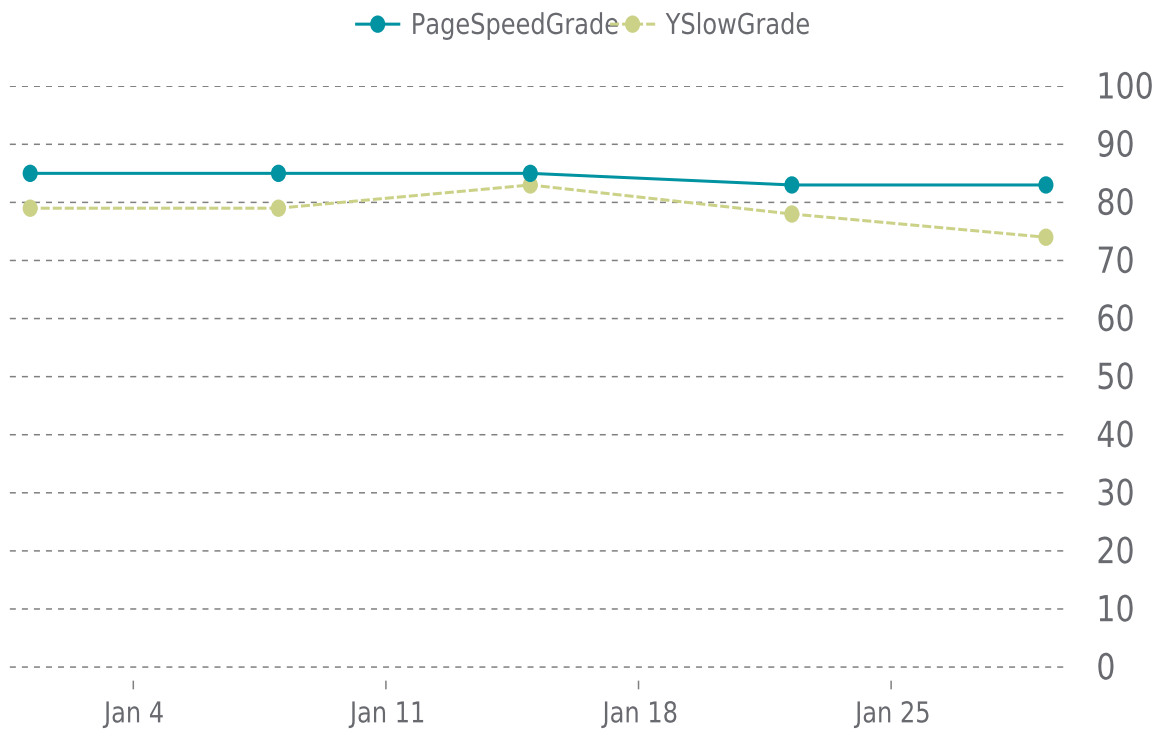

SECURITY SCAN HISTORY (2/2)

Date	Malware	Vulnerabilities	Web Trust
01/01/2024 2:33	Clean	Clean	Clean

✓ PERFORMANCE

Total performance checks: **5**

01/01/2024 to 01/31/2024

MOST RECENT SCAN

01/29/2024

PageSpeed Grade

B (83%)

Previous check: 83%

YSlow Grade

C (74%)

Previous check: 78%

PERFORMANCE OVERVIEW

PERFORMANCE HISTORY

Date	Load time	PageSpeed	YSlow
01/29/2024 06:57	2.81 s	B (83%)	C (74%)
01/22/2024 05:59	1.04 s	B (83%)	C (78%)
01/15/2024 00:01	1.10 s	B (85%)	B (83%)
01/08/2024 00:32	1.47 s	B (85%)	C (79%)
01/01/2024 03:24	1.35 s	B (85%)	C (79%)