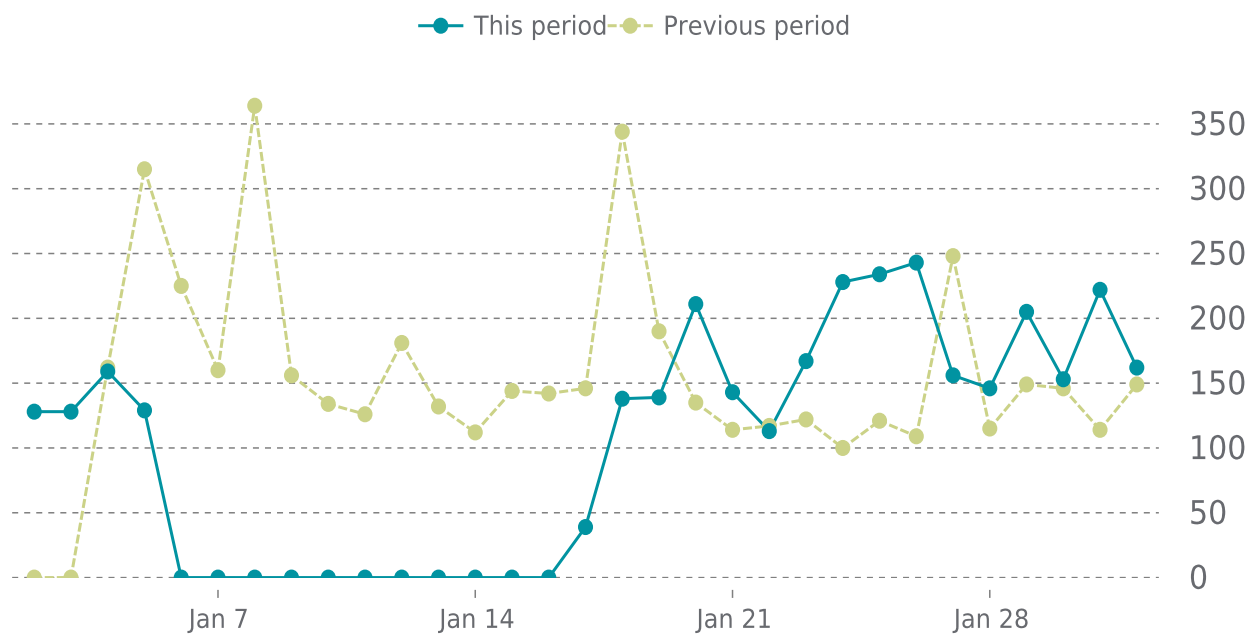

UPDATES

Total updates performed: **2**

01/01/2024 to 01/31/2024

OVERVIEW

Plugin updates

2

UPDATES HISTORY

Plugin name	Plugin version	Date
Advanced Custom Fields	6.2.4 → 6.2.5	01/18/2024
ManageWP - Worker	4.9.17 → 4.9.18	01/05/2024

UPTIME

Up for: **9d 2h**
Overall Uptime: **98.868%**

OVERVIEW

last 24 hours
100%

last 7 days
100%

last 30 days
99%

UPTIME HISTORY

Event	Date	Reason	Duration
UP	01/22/2024	-	9d 2h
DOWN	01/22/2024	This url is forbidden.	2h 30m

✓ ANALYTICS

Traffic down by: **32%**

01/01/2024 to 01/31/2024

SESSIONS

SECURITY

Total security checks: **10**

01/01/2024 to 01/31/2024

MOST RECENT SCAN