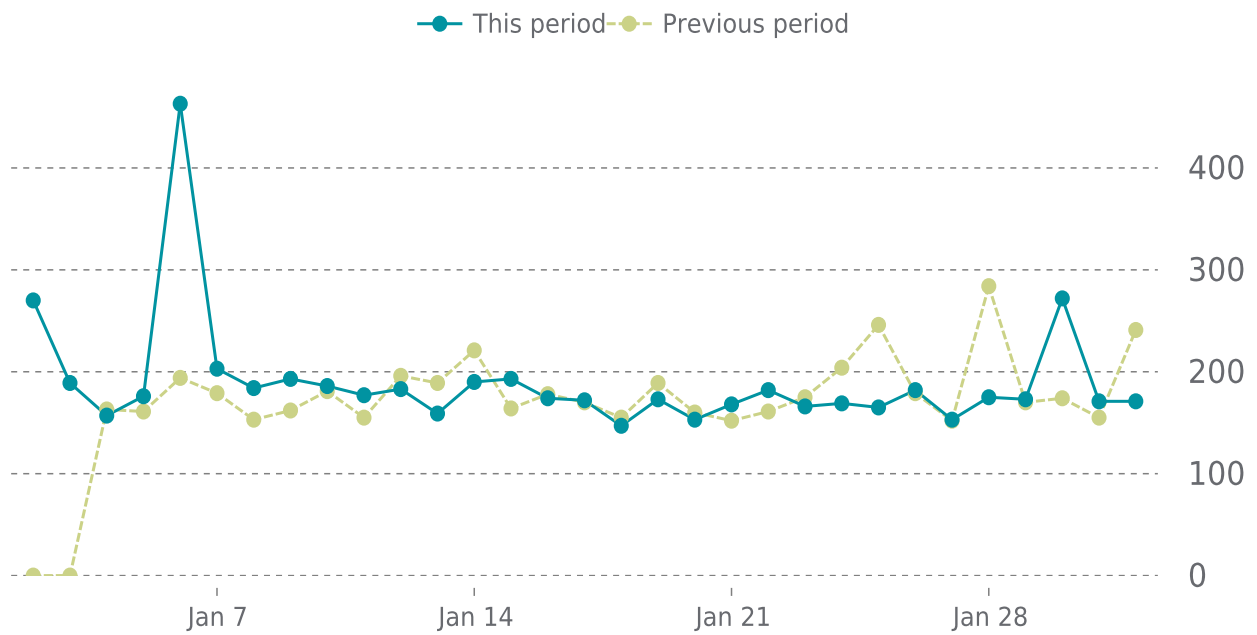

last 30 days

100%

UPTIME HISTORY

Event	Date	Reason	Duration
UP	12/20/2023	-	42d 21h

✓ ANALYTICS

Traffic up by: **11.9%**
01/01/2024 to 01/31/2024

SESSIONS

SECURITY