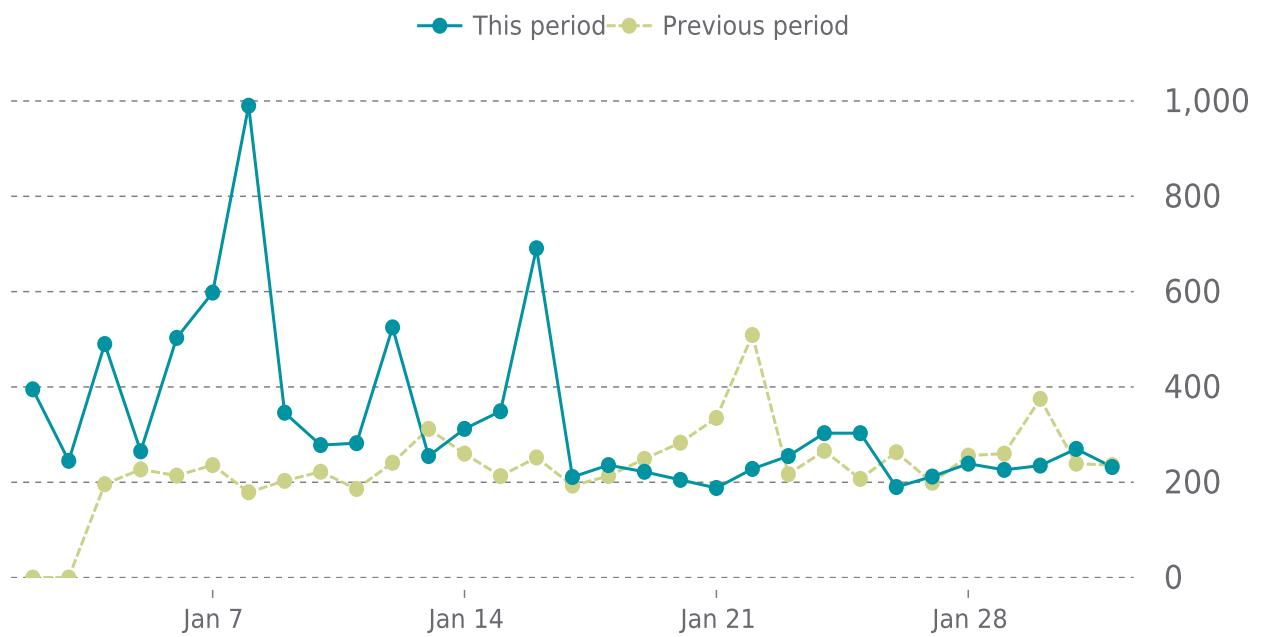

## OVERVIEW

last 24 hours

**100%**

last 7 days

**100%**

last 30 days

**100%**

## UPTIME HISTORY

Event	Date	Reason	Duration
UP	12/06/2023	-	56d 22h

# ✓ ANALYTICS

Traffic up by: **42%**

01/01/2024 to 01/31/2024

## SESSIONS