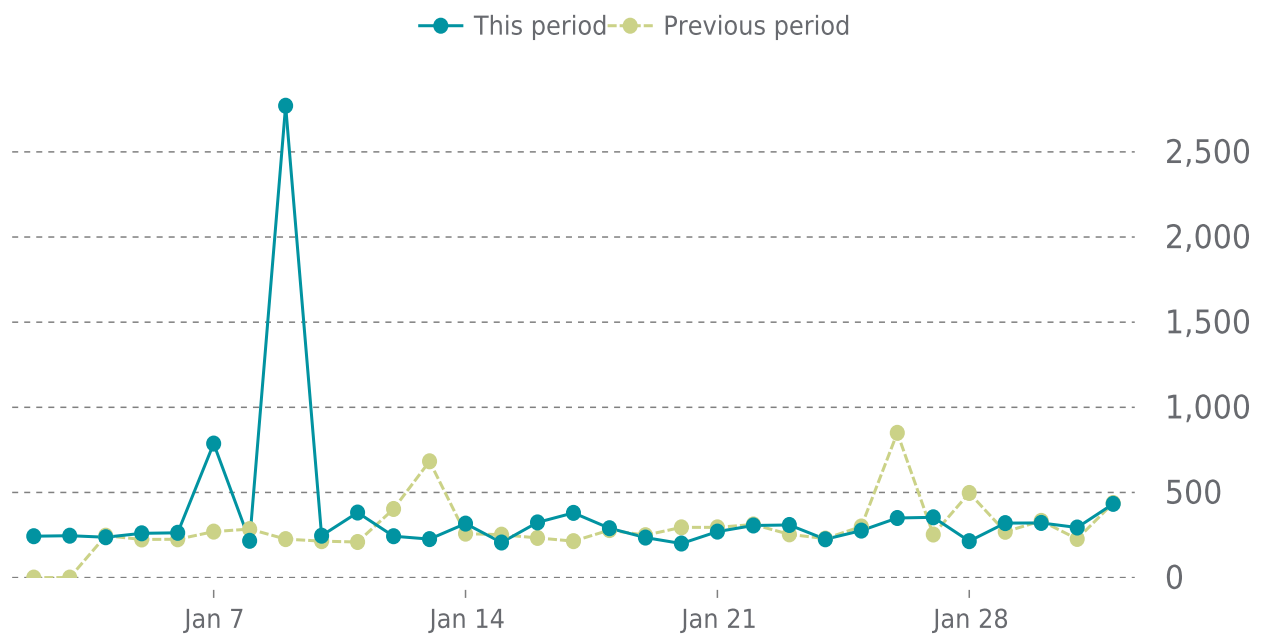

100%

UPTIME HISTORY

Event	Date	Reason	Duration
UP	11/17/2023	-	75d 23h

✓ ANALYTICS

Traffic up by: **30.2%**

01/01/2024 to 01/31/2024

SESSIONS

SECURITY