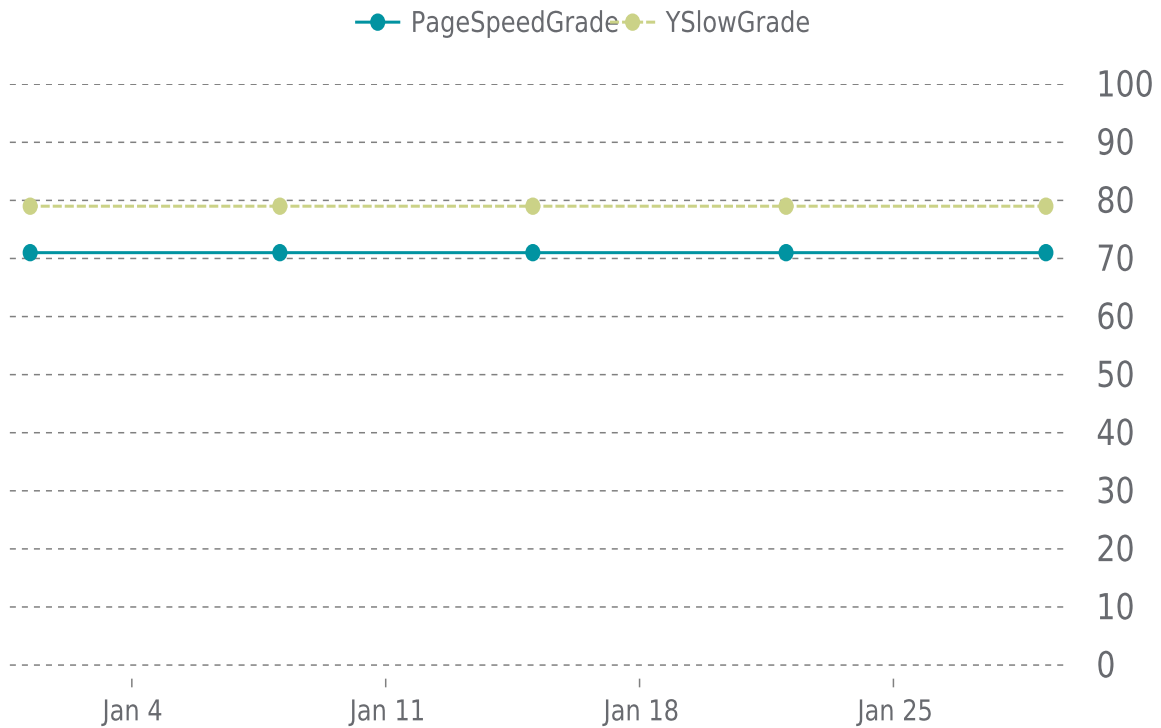

SECURITY SCAN HISTORY (2/2)

Date	Malware	Vulnerabilities	Web Trust
01/01/2024 1:01	Clean	Clean	Clean

✓ PERFORMANCE

Total performance checks: **5**

01/01/2024 to 01/31/2024

MOST RECENT SCAN

01/29/2024

PageSpeed Grade

C (71%)

Previous check: 71%

YSlow Grade

C (79%)

Previous check: 79%

PERFORMANCE OVERVIEW

PERFORMANCE HISTORY

Date	Load time	PageSpeed	YSlow
01/29/2024 04:55	1.76 s	C (71%)	C (79%)
01/22/2024 00:58	1.65 s	C (71%)	C (79%)
01/15/2024 01:23	1.85 s	C (71%)	C (79%)
01/08/2024 01:58	2.00 s	C (71%)	C (79%)
01/01/2024 04:43	1.74 s	C (71%)	C (79%)