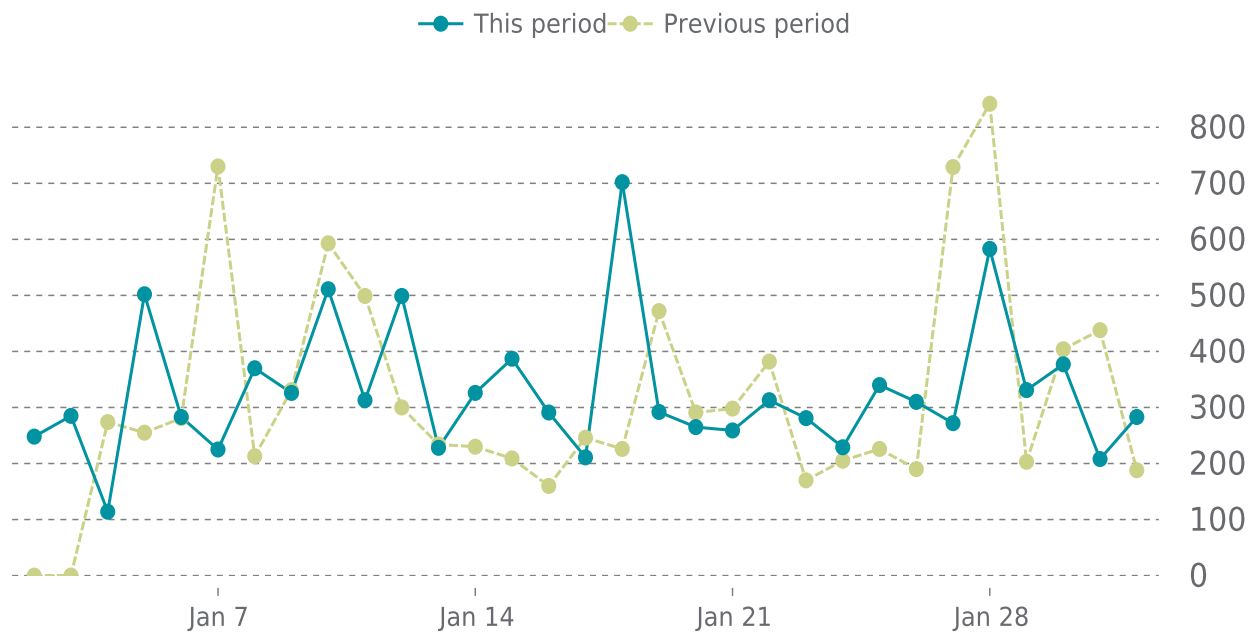

UPDATES HISTORY (2/2)

Plugin name	Plugin version			Date
Yoast SEO	21.7	→	21.8	01/10/2024
Redirection	5.4	→	5.4.1	01/10/2024
NextGEN Gallery	3.55	→	3.56	01/10/2024
ManageWP - Worker	4.9.18	→	4.9.19	01/10/2024
WPForms	1.8.5.2	→	1.8.5.4	01/04/2024
Yoast SEO	21.6	→	21.7	01/04/2024
Use Any Font	6.3.04	→	6.3.05	01/04/2024
Smush	3.15.2	→	3.15.3	01/04/2024
Redirection	5.3.10	→	5.4	01/04/2024
PublishPress Capabilities	2.10.2	→	2.10.3	01/04/2024
NextGEN Gallery	3.54	→	3.55	01/04/2024
Imagify	2.1.3	→	2.1.3.1	01/04/2024
ManageWP - Worker	4.9.17	→	4.9.18	01/03/2024

UPTIME

Up for: **187d 21h**
Overall Uptime: **100.000%**

OVERVIEW

last 24 hours
100%

last 7 days
100%

last 30 days
100%

UPTIME HISTORY

Event	Date	Reason	Duration
UP	07/28/2023	-	187d 21h

✓ ANALYTICS

Traffic up by: **3.5%**

01/01/2024 to 01/31/2024

SESSIONS

SECURITY

Total security checks: **10**

01/01/2024 to 01/31/2024

MOST RECENT SCAN