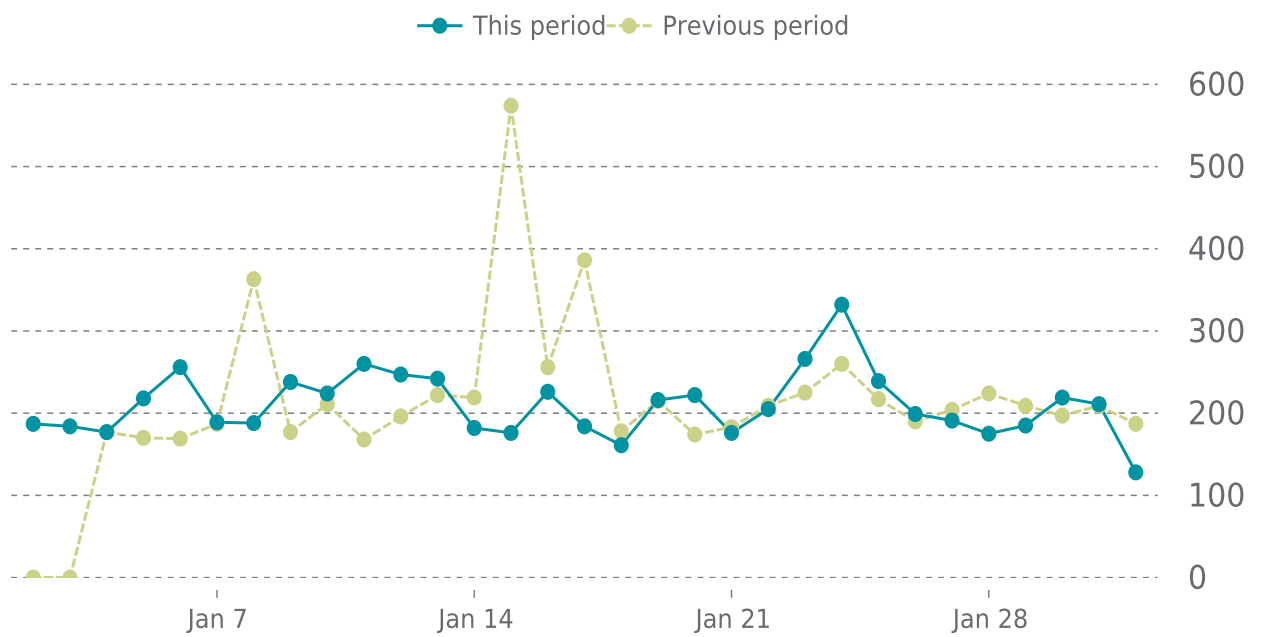

100%

UPTIME HISTORY

Event	Date	Reason	Duration
UP	12/06/2023	-	56d 22h

✓ ANALYTICS

Traffic down by: **0.8%**

01/01/2024 to 01/31/2024

SESSIONS

SECURITY