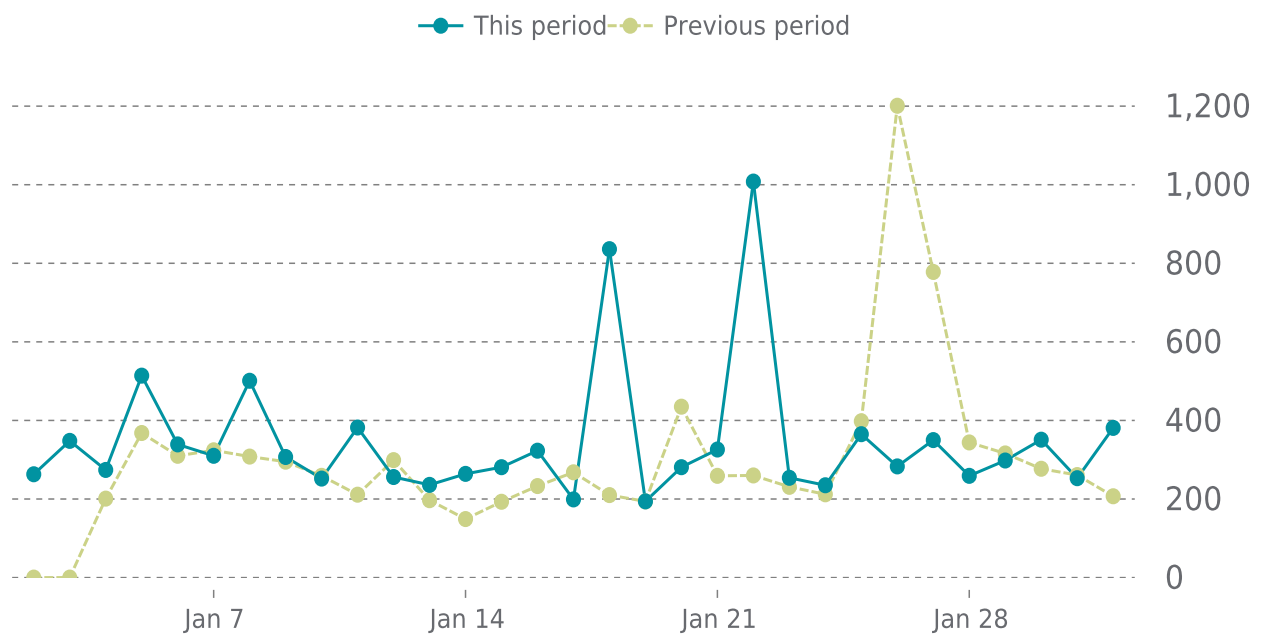

UPTIME

Up for: **55d 17h**
Overall Uptime: **100.000%**

OVERVIEW

last 24 hours
100%

last 7 days
100%

last 30 days
100%

UPTIME HISTORY

Event	Date	Reason	Duration
UP	12/07/2023	-	55d 17h

✓ ANALYTICS

Traffic up by: **16.6%**
01/01/2024 to 01/31/2024

SESSIONS

SECURITY

Total security checks: **9**

01/01/2024 to 01/31/2024

MOST RECENT SCAN

01/29/2024