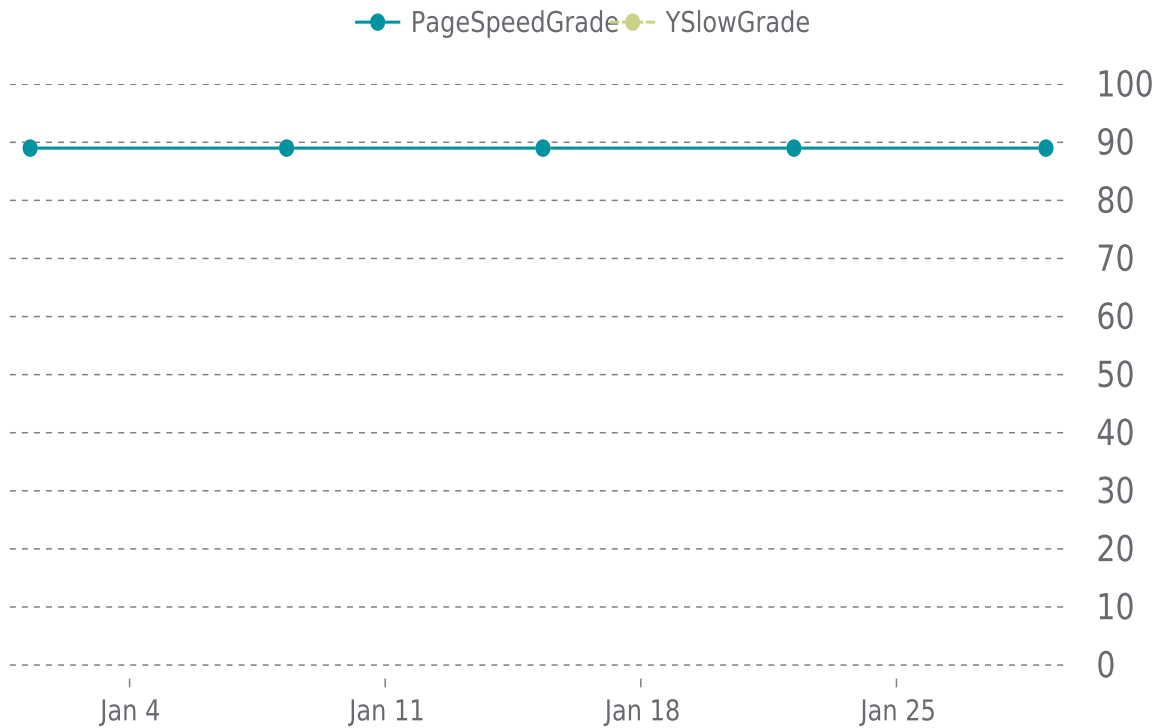

✓ PERFORMANCE

Total performance checks: **5**

01/01/2024 to 01/31/2024

MOST RECENT SCAN

01/29/2024

PageSpeed Grade

B (89%)

Previous check: 89%

YSlow Grade

B (89%)

Previous check: 89%

PERFORMANCE OVERVIEW

PERFORMANCE HISTORY

Date	Load time	PageSpeed	YSlow
01/29/2024 02:14	1.44 s	B (89%)	B (89%)
01/22/2024 04:37	0.95 s	B (89%)	B (89%)
01/15/2024 07:42	1.13 s	B (89%)	B (89%)
01/08/2024 07:11	1.13 s	B (89%)	B (89%)
01/01/2024 06:39	0.92 s	B (89%)	B (89%)