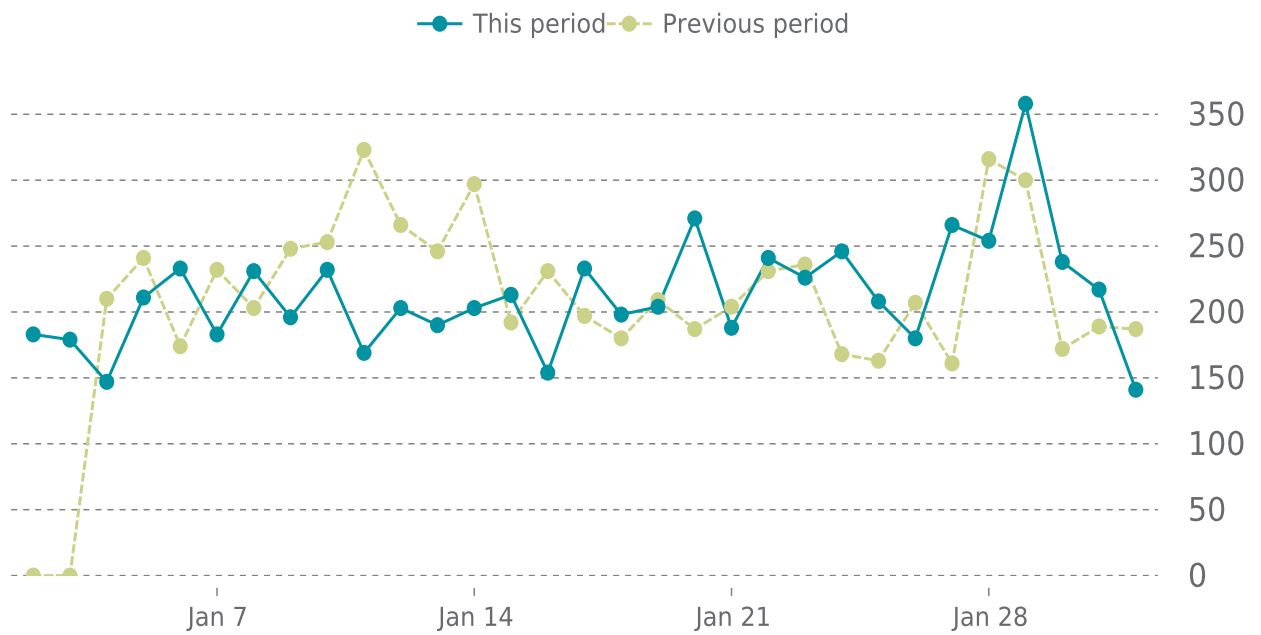

last 30 days

99%

UPTIME HISTORY

Event	Date	Reason	Duration
UP	01/11/2024	-	20d 21h
DOWN	01/11/2024	Bad Gateway	2m 11s

✓ ANALYTICS

Traffic up by: **2.7%**

01/01/2024 to 01/31/2024

SESSIONS