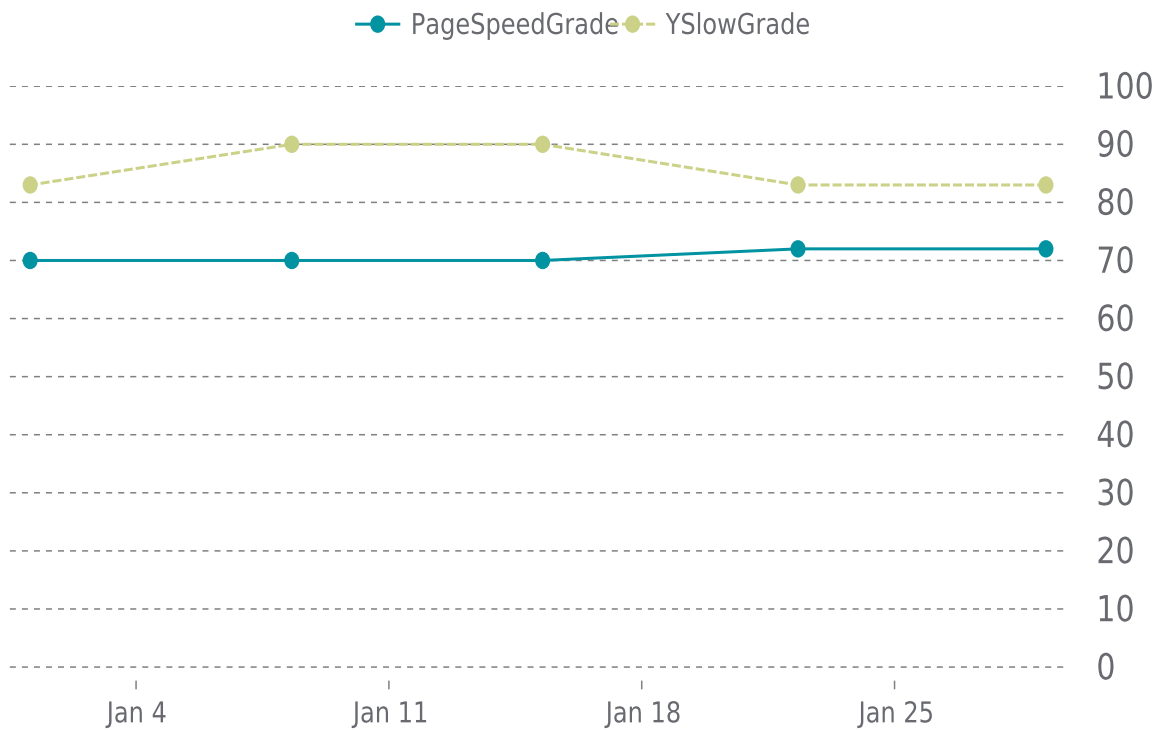

C (72%)

Previous check: 72%

YSlow Grade

B (83%)

Previous check: 83%

PERFORMANCE OVERVIEW

PERFORMANCE HISTORY

Date	Load time	PageSpeed	YSlow
01/29/2024 04:35	1.08 s	C (72%)	B (83%)
01/22/2024 07:50	0.83 s	C (72%)	B (83%)
01/15/2024 06:10	0.84 s	C (70%)	A (90%)
01/08/2024 07:29	1.05 s	C (70%)	A (90%)
01/01/2024 01:38	0.95 s	C (70%)	A (90%)
01/01/2024 01:38	1.03 s	C (70%)	B (83%)