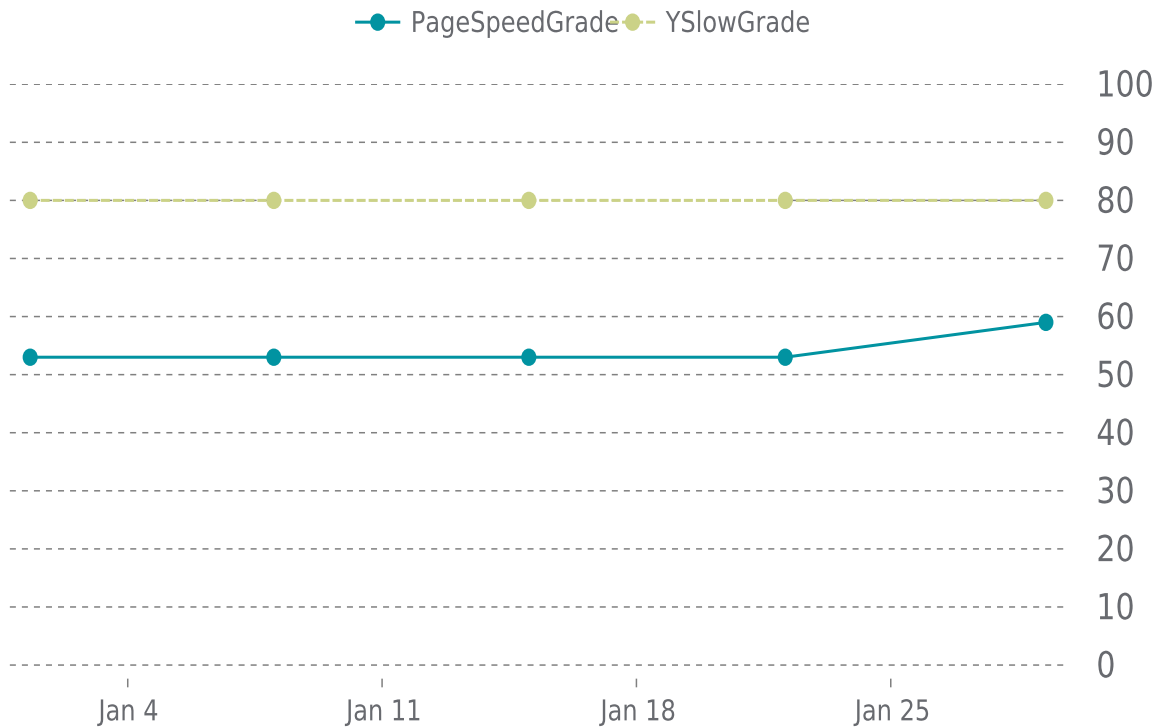

SECURITY SCAN HISTORY (2/2)

Date	Malware	Vulnerabilities	Web Trust
01/01/2024 5:57	Clean	Clean	Clean

✓ PERFORMANCE

Total performance checks: **5**

01/01/2024 to 01/31/2024

MOST RECENT SCAN

01/29/2024

PageSpeed Grade

E (59%)

Previous check: 53%

YSlow Grade

B (80%)

Previous check: 80%

PERFORMANCE OVERVIEW

PERFORMANCE HISTORY

Date	Load time	PageSpeed	YSlow
01/29/2024 06:29	3.91 s	E (59%)	B (80%)
01/22/2024 02:18	3.66 s	E (53%)	B (80%)
01/15/2024 00:56	3.50 s	E (53%)	B (80%)
01/08/2024 00:30	3.20 s	E (53%)	B (80%)
01/01/2024 07:33	3.81 s	E (53%)	B (80%)