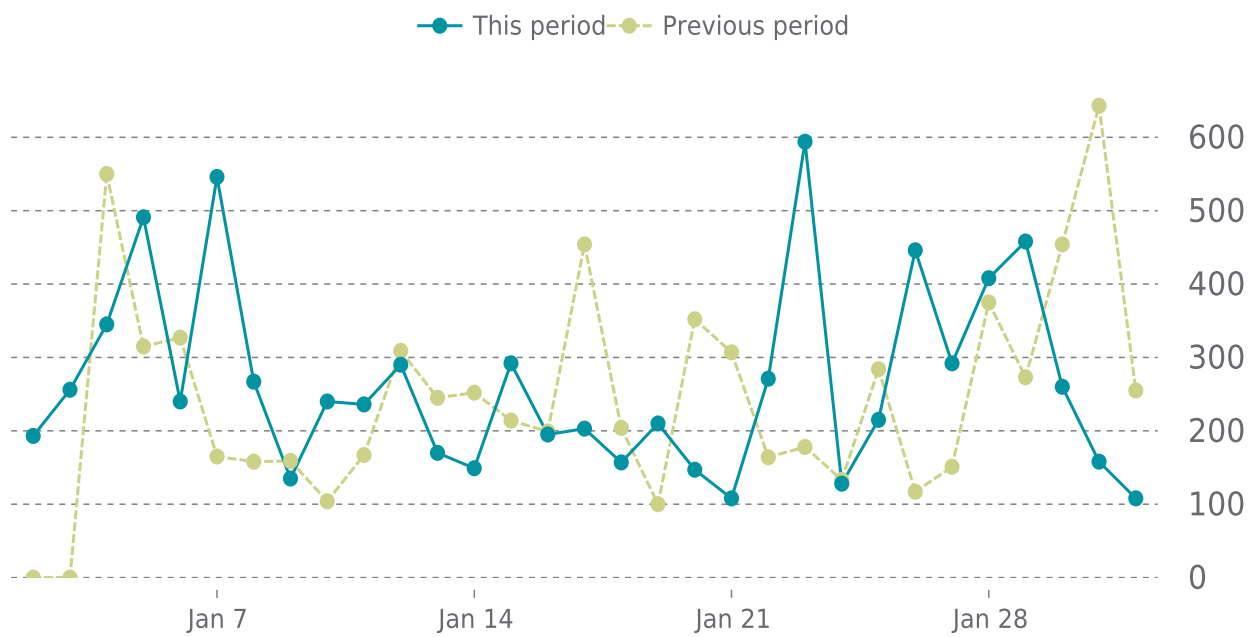

01/01/2024 to 01/31/2024

OVERVIEW

Plugin updates

13

UPDATES HISTORY (1/2)

Plugin name	Plugin version		Date
Toolset Views	3.6.10	→ 3.6.11	01/29/2024
Toolset Types	3.5.1	→ 3.5.2	01/29/2024
WPForms	1.8.5.4	→ 1.8.6.3	01/29/2024
Yoast SEO	21.7	→ 21.9.1	01/29/2024
Redirection	5.4.1	→ 5.4.2	01/29/2024
ManageWP - Worker	4.9.18	→ 4.9.19	01/29/2024
WPForms	1.8.5.2	→ 1.8.5.4	01/05/2024

UPDATES HISTORY (2/2)

Plugin name	Plugin version			Date
Yoast SEO	21.6	➔	21.7	01/05/2024
Use Any Font	6.3.04	➔	6.3.05	01/05/2024
Redirection	5.3.10	➔	5.4.1	01/05/2024
PublishPress Capabilities	2.10.2	➔	2.11.1	01/05/2024
Post Types Order	2.1.1	➔	2.1.2	01/05/2024
ManageWP - Worker	4.9.17	➔	4.9.18	01/05/2024

✓ ANALYTICS

Traffic up by: **7.9%**

01/01/2024 to 01/31/2024

SESSIONS

SECURITY

Total security checks: **10**

01/01/2024 to 01/31/2024

MOST RECENT SCAN