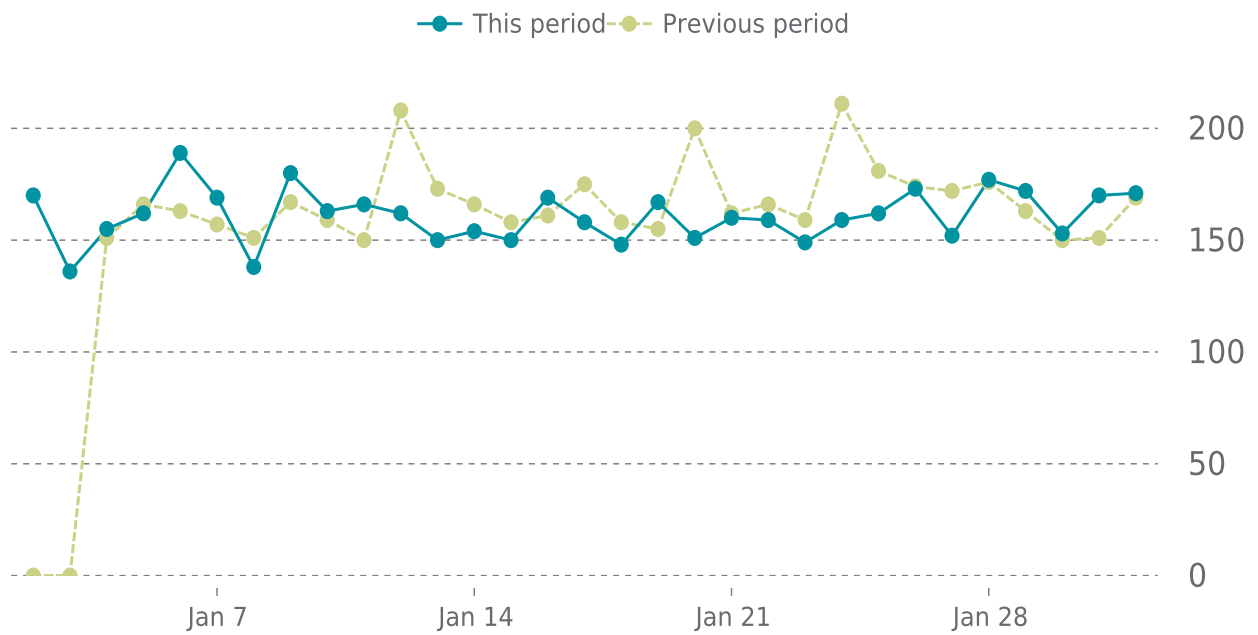

last 30 days

100%

UPTIME HISTORY

Event	Date	Reason	Duration
UP	12/06/2023	-	56d 22h

✓ ANALYTICS

Traffic up by: **2.9%**
01/01/2024 to 01/31/2024

SESSIONS

SECURITY