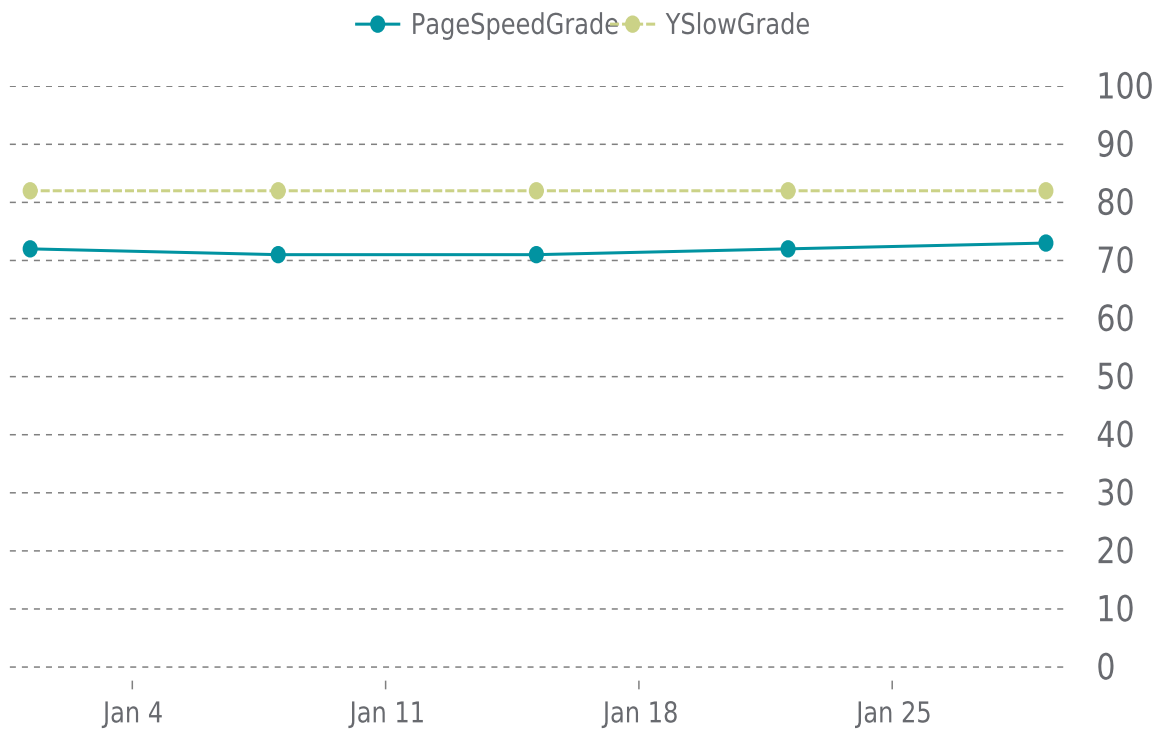

# ✓ PERFORMANCE

Total performance checks: **5**

01/01/2024 to 01/31/2024

## MOST RECENT SCAN

01/29/2024

PageSpeed Grade

**C (73%)**

Previous check: 72%

YSlow Grade

**B (82%)**

Previous check: 82%

## PERFORMANCE OVERVIEW