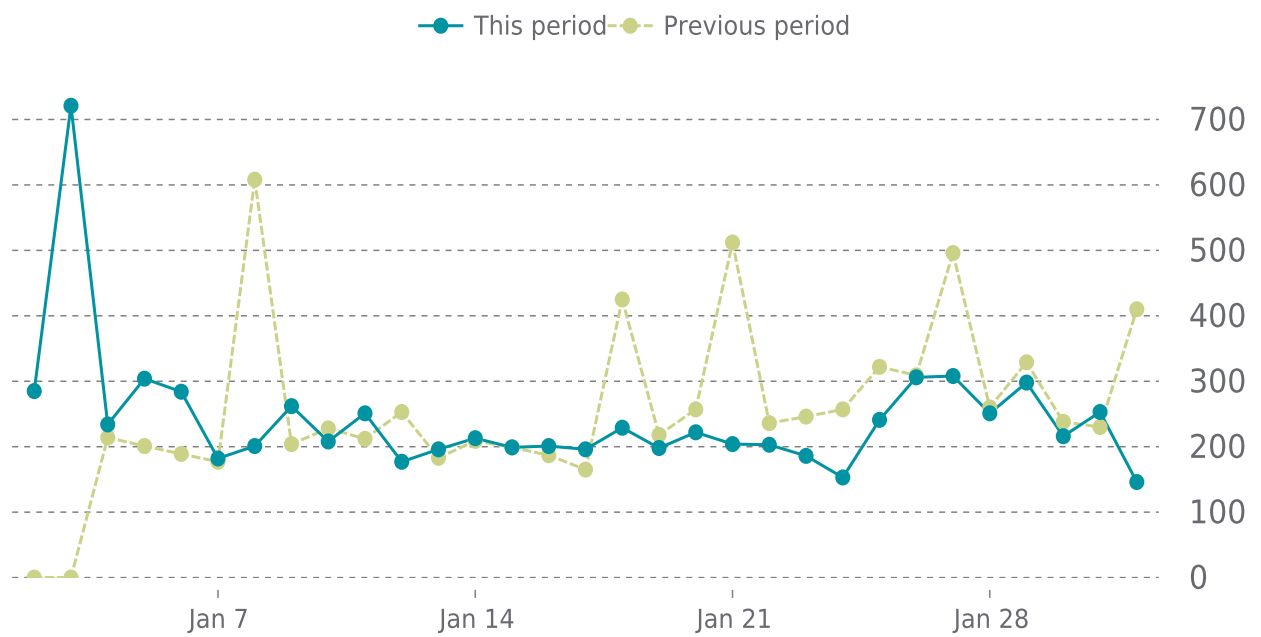

## OVERVIEW

last 24 hours

**100%**

last 7 days

**100%**

last 30 days

**99%**

## UPTIME HISTORY

Event	Date	Reason	Duration
UP	01/13/2024	-	18d 18h
DOWN	01/13/2024	Unable to connect to <a href="https://beholdthepossibility.com/">https://beholdthepossibility.com/</a> .	2m 4s
UP	01/11/2024	-	1d 20h
DOWN	01/11/2024	Service Unavailable.	10m 12s

# ✓ ANALYTICS

Traffic down by: **5.6%**

01/01/2024 to 01/31/2024

## SESSIONS