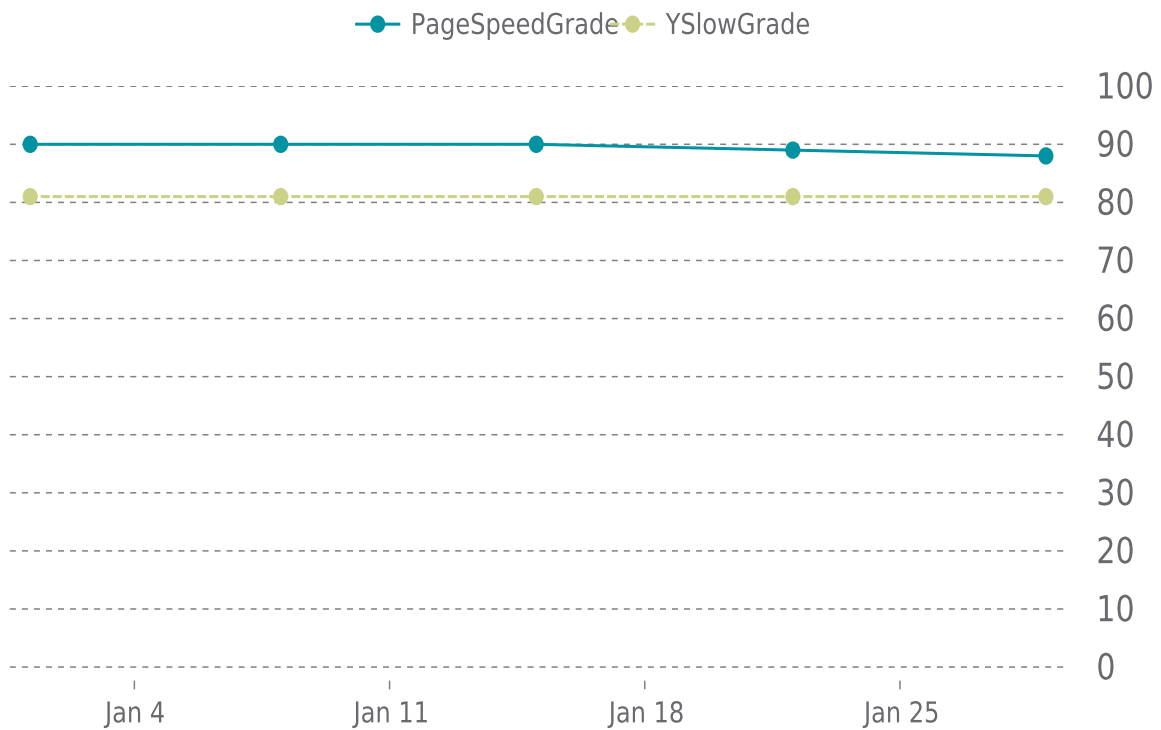

01/01/2024 to 01/31/2024

MOST RECENT SCAN

01/29/2024

PageSpeed Grade

B (88%)

Previous check: 89%

YSlow Grade

B (81%)

Previous check: 81%

PERFORMANCE OVERVIEW

PERFORMANCE HISTORY

| Date | Load time | PageSpeed | YSlow |
|------------------|-----------|-----------|---------|
| 01/29/2024 00:05 | 0.86 s | B (88%) | B (81%) |
| 01/22/2024 01:29 | 0.80 s | B (89%) | B (81%) |
| 01/15/2024 00:34 | 0.98 s | A (90%) | B (81%) |
| 01/08/2024 00:22 | 1.19 s | A (90%) | B (81%) |
| 01/01/2024 03:25 | 1.29 s | A (90%) | B (81%) |