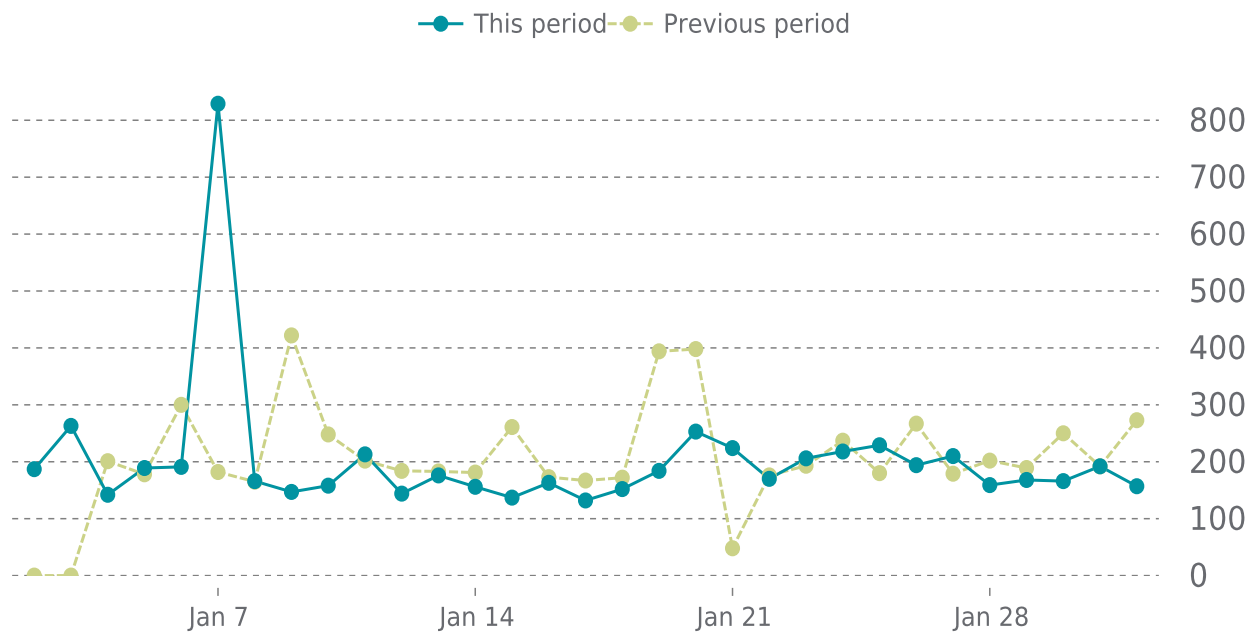

100%

UPTIME HISTORY

| Event | Date | Reason | Duration |
|-------|------------|--------|----------|
| UP | 12/22/2023 | - | 40d 16h |

✓ ANALYTICS

Traffic down by: **1.9%**

01/01/2024 to 01/31/2024

SESSIONS

SECURITY