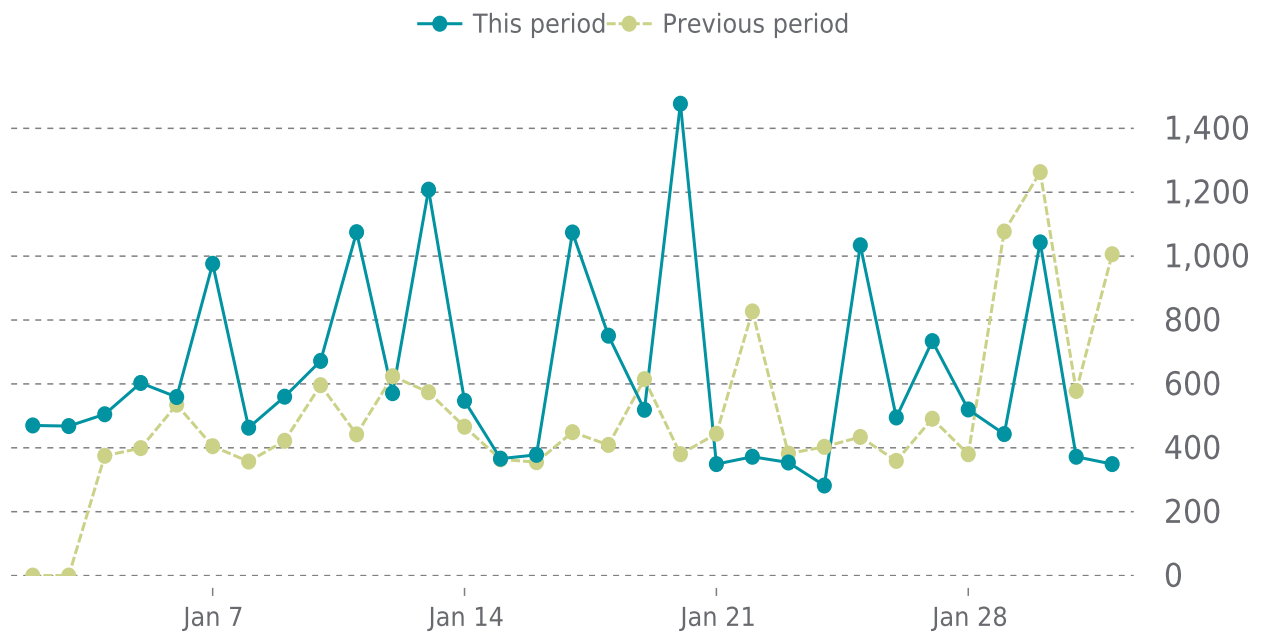

100%

UPTIME HISTORY

Event	Date	Reason	Duration
UP	12/07/2023	-	55d 22h

✓ ANALYTICS

Traffic up by: **27.1%**

01/01/2024 to 01/31/2024

SESSIONS

SECURITY